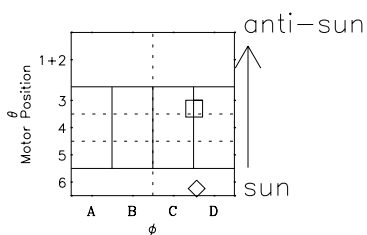

Galileo EPD Real-Time Omni 97290

Software Version: RTLINE_OMNI V 1.20
Data Production: 06-03-00
Plot Production: Sun Sep 16 05:28:48 2001

- ◇ = Jupiter look direction
- = Corotation look direction