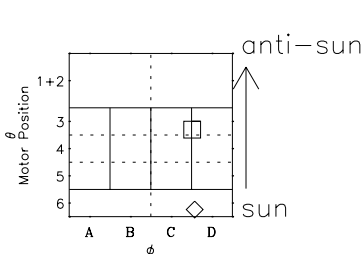

Galileo EPD Real-Time Six-Sector 97290

Software Version: RTLINE_R6 V 1.20
Data Production: 06-03-00
Plot Production: Sun Sep 16 05:28:56 2001

◇ = Jupiter look direction
□ = Corotation look direction