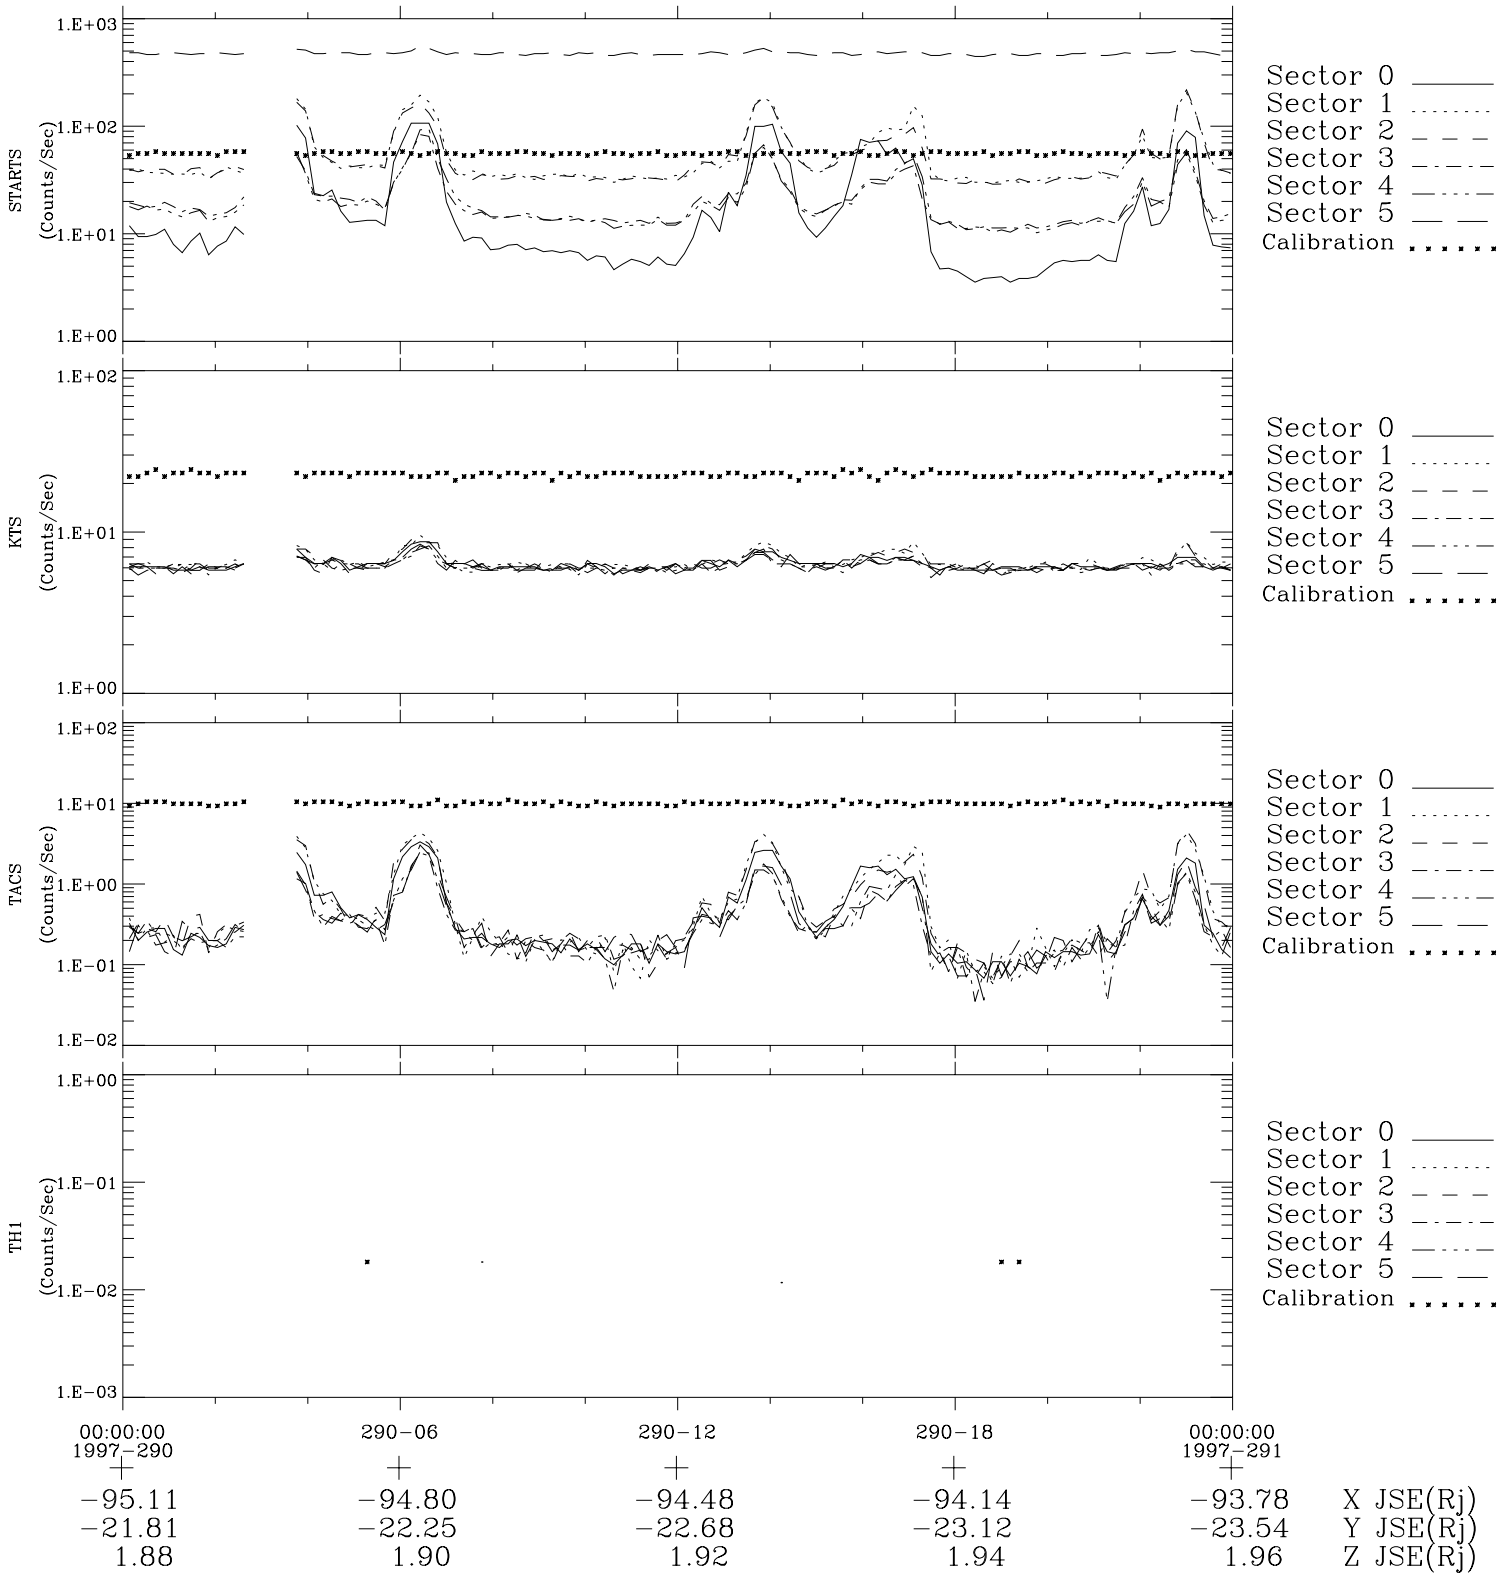

Galileo EPD Real-Time Six-Sector 97290

Software Version: RTLINE_R6 V 1.20
Data Production: 06-03-00
Plot Production: Sun Sep 16 05:28:56 2001

◇ = Jupiter look direction
□ = Corotation look direction