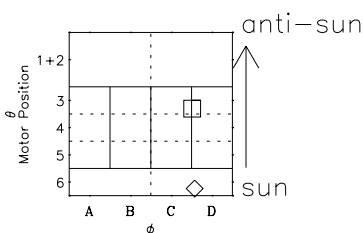

Galileo EPD Real-Time Six-Sector 97290

Software Version: RTLINE_R6 V 1.20
Data Production: 06-03-00
Plot Production: Sun Sep 16 05:28:56 2001

◇ = Jupiter look direction
□ = Corotation look direction