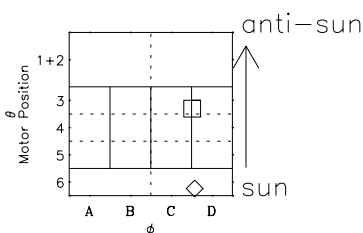

Galileo EPD Real-Time Six-Sector 97290

Software Version: RTLINE_R6 V 1.20
Data Production: 06-03-00
Plot Production: Sun Sep 16 05:28:55 2001

◇ = Jupiter look direction
□ = Corotation look direction