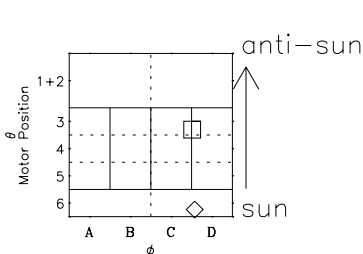

Galileo EPD Real-Time Six-Sector 97290

Software Version: RTLINE_R6 V 1.20
Data Production: 06-03-00
Plot Production: Sun Sep 16 05:28:54 2001

◇ = Jupiter look direction
□ = Corotation look direction