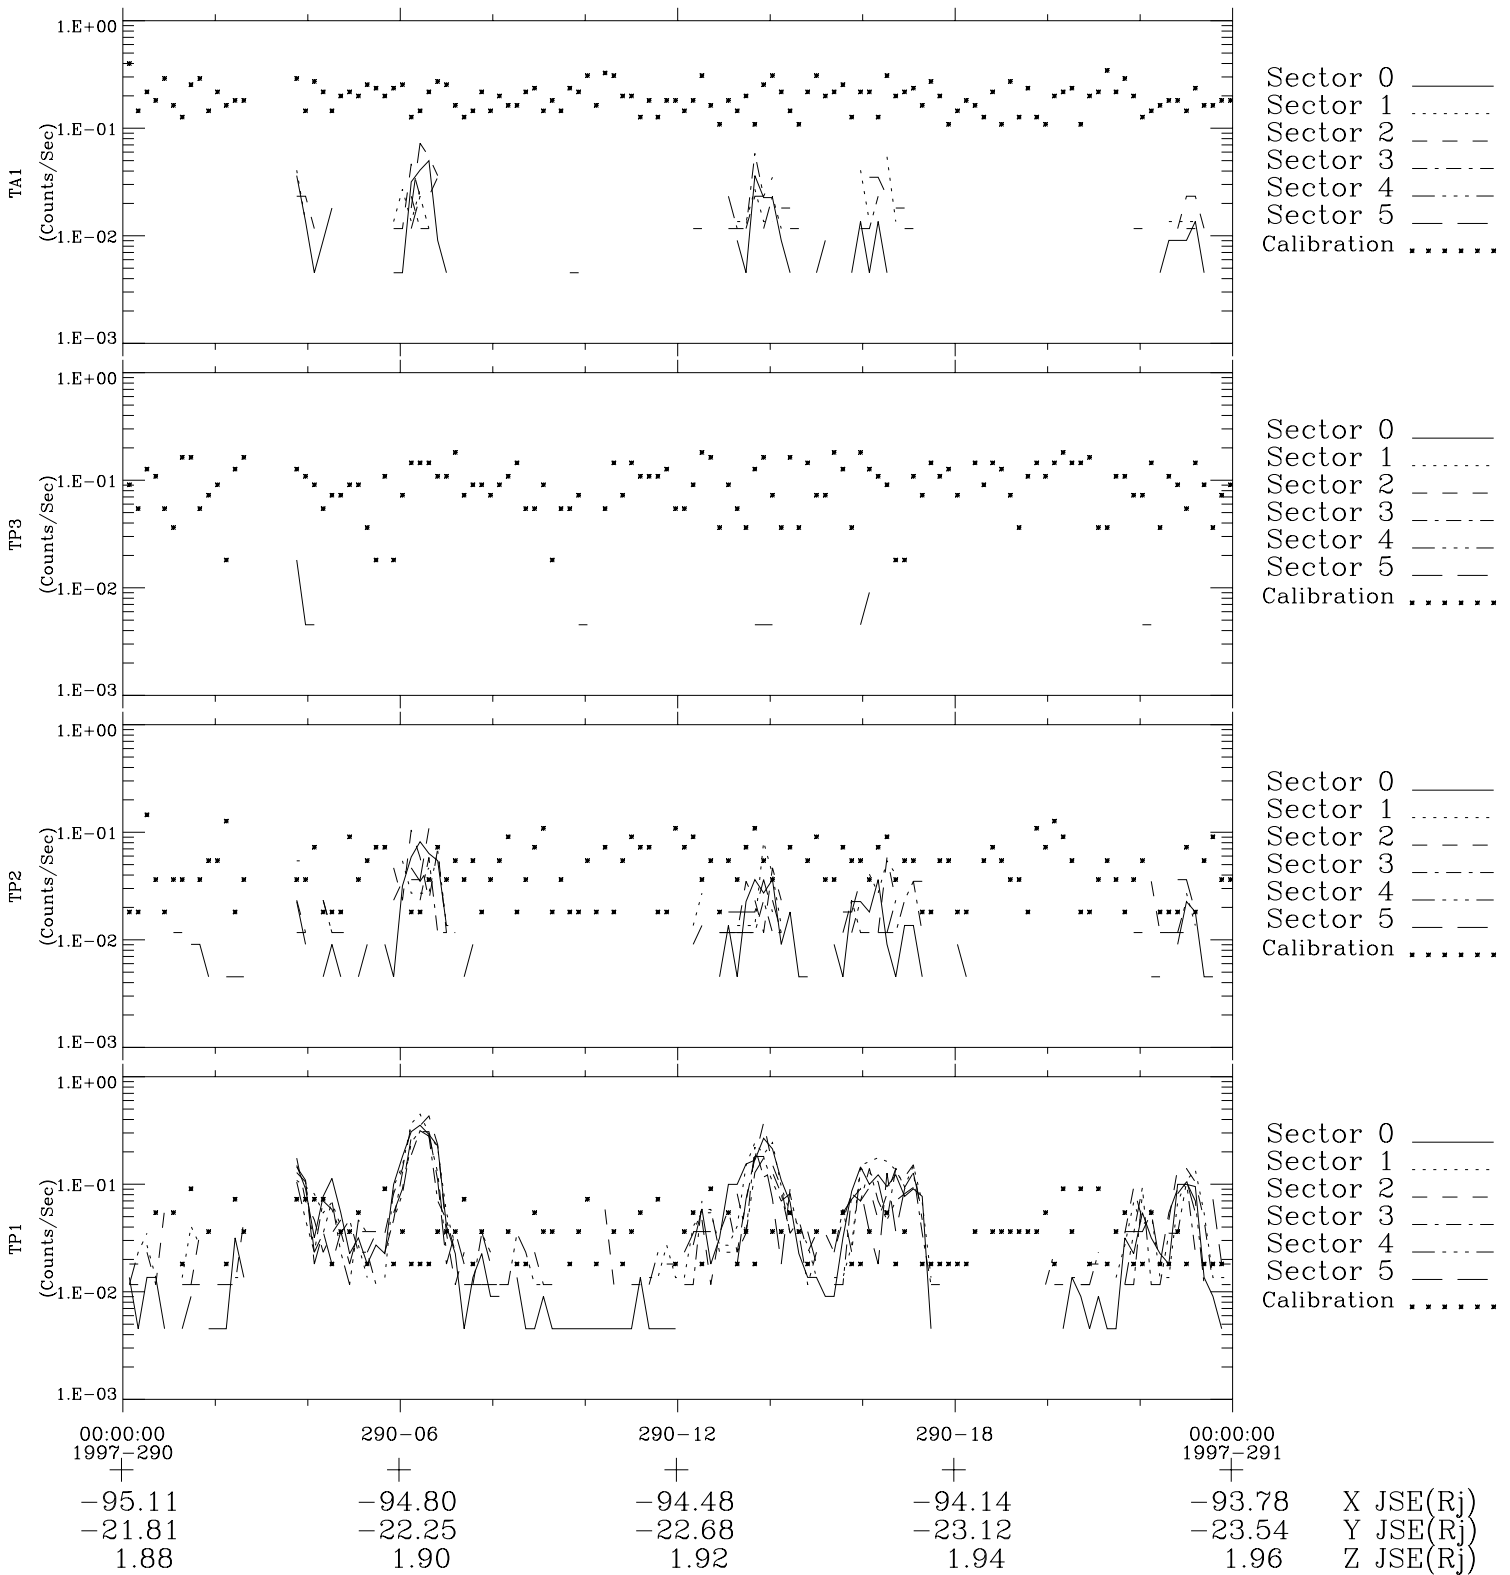

Galileo EPD Real-Time Six-Sector 97290

Software Version: RTLINE_R6 V 1.20
Data Production: 06-03-00
Plot Production: Sun Sep 16 05:28:54 2001

◇ = Jupiter look direction
□ = Corotation look direction