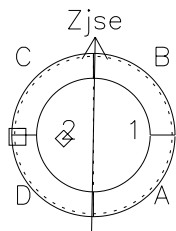

Galileo EPD Real-Time Six-Sector 97290

Software Version: RTLINE_R6 V 1.20
Data Production: 06-03-00
Plot Production: Sun Sep 16 05:28:54 2001

◇ = Jupiter look direction
□ = Corotation look direction