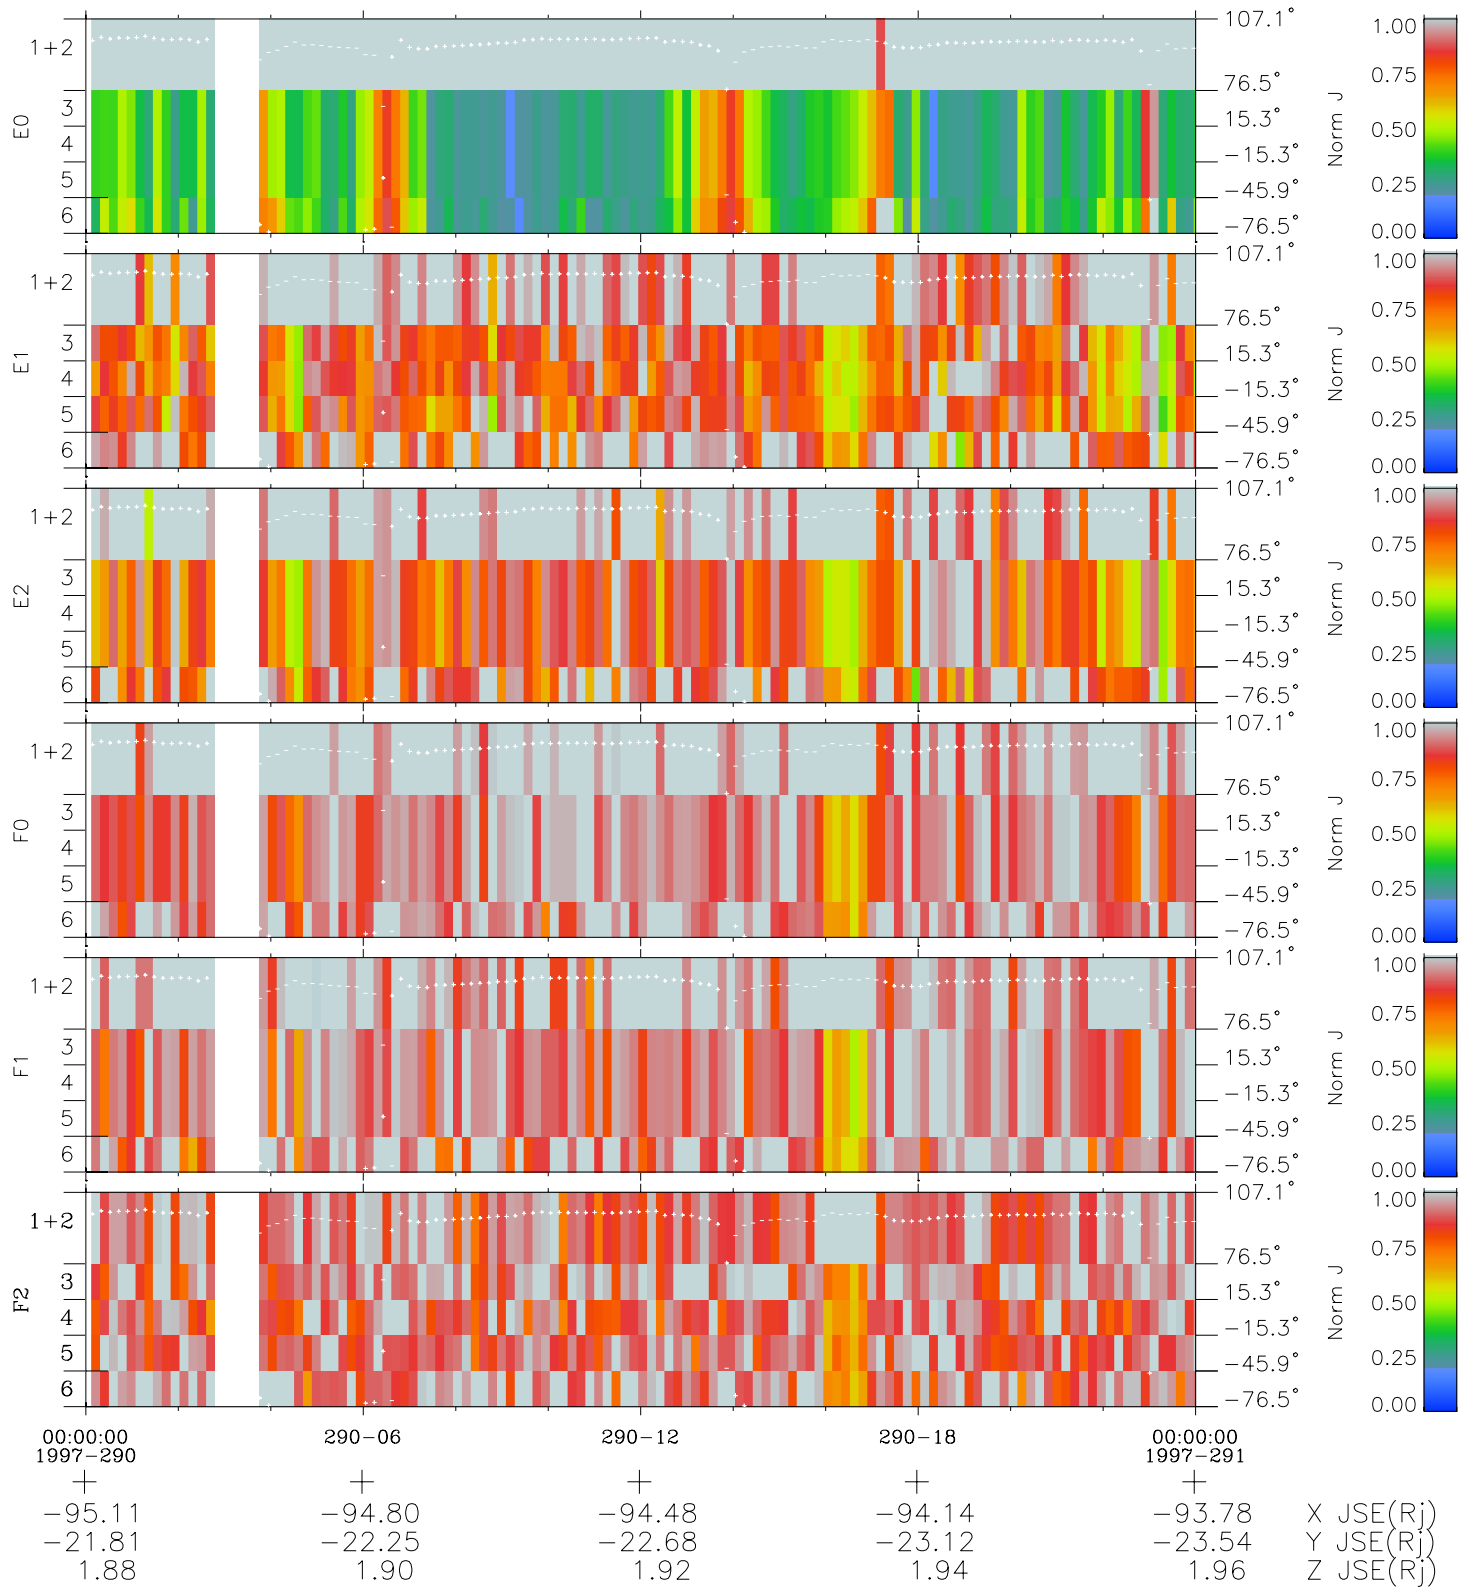

Galileo EPD Real Elevation Anisotropies 97290

Software Version: RTELEV_NORM V 1.20
 Data Production: 06-03-00
 Plot Production: Sun Sep 16 05:28:07 2001
 Color File: wondr3
 Geofactor File: 1.1

- ◇ = Jupiter look direction
- = Corotation look direction