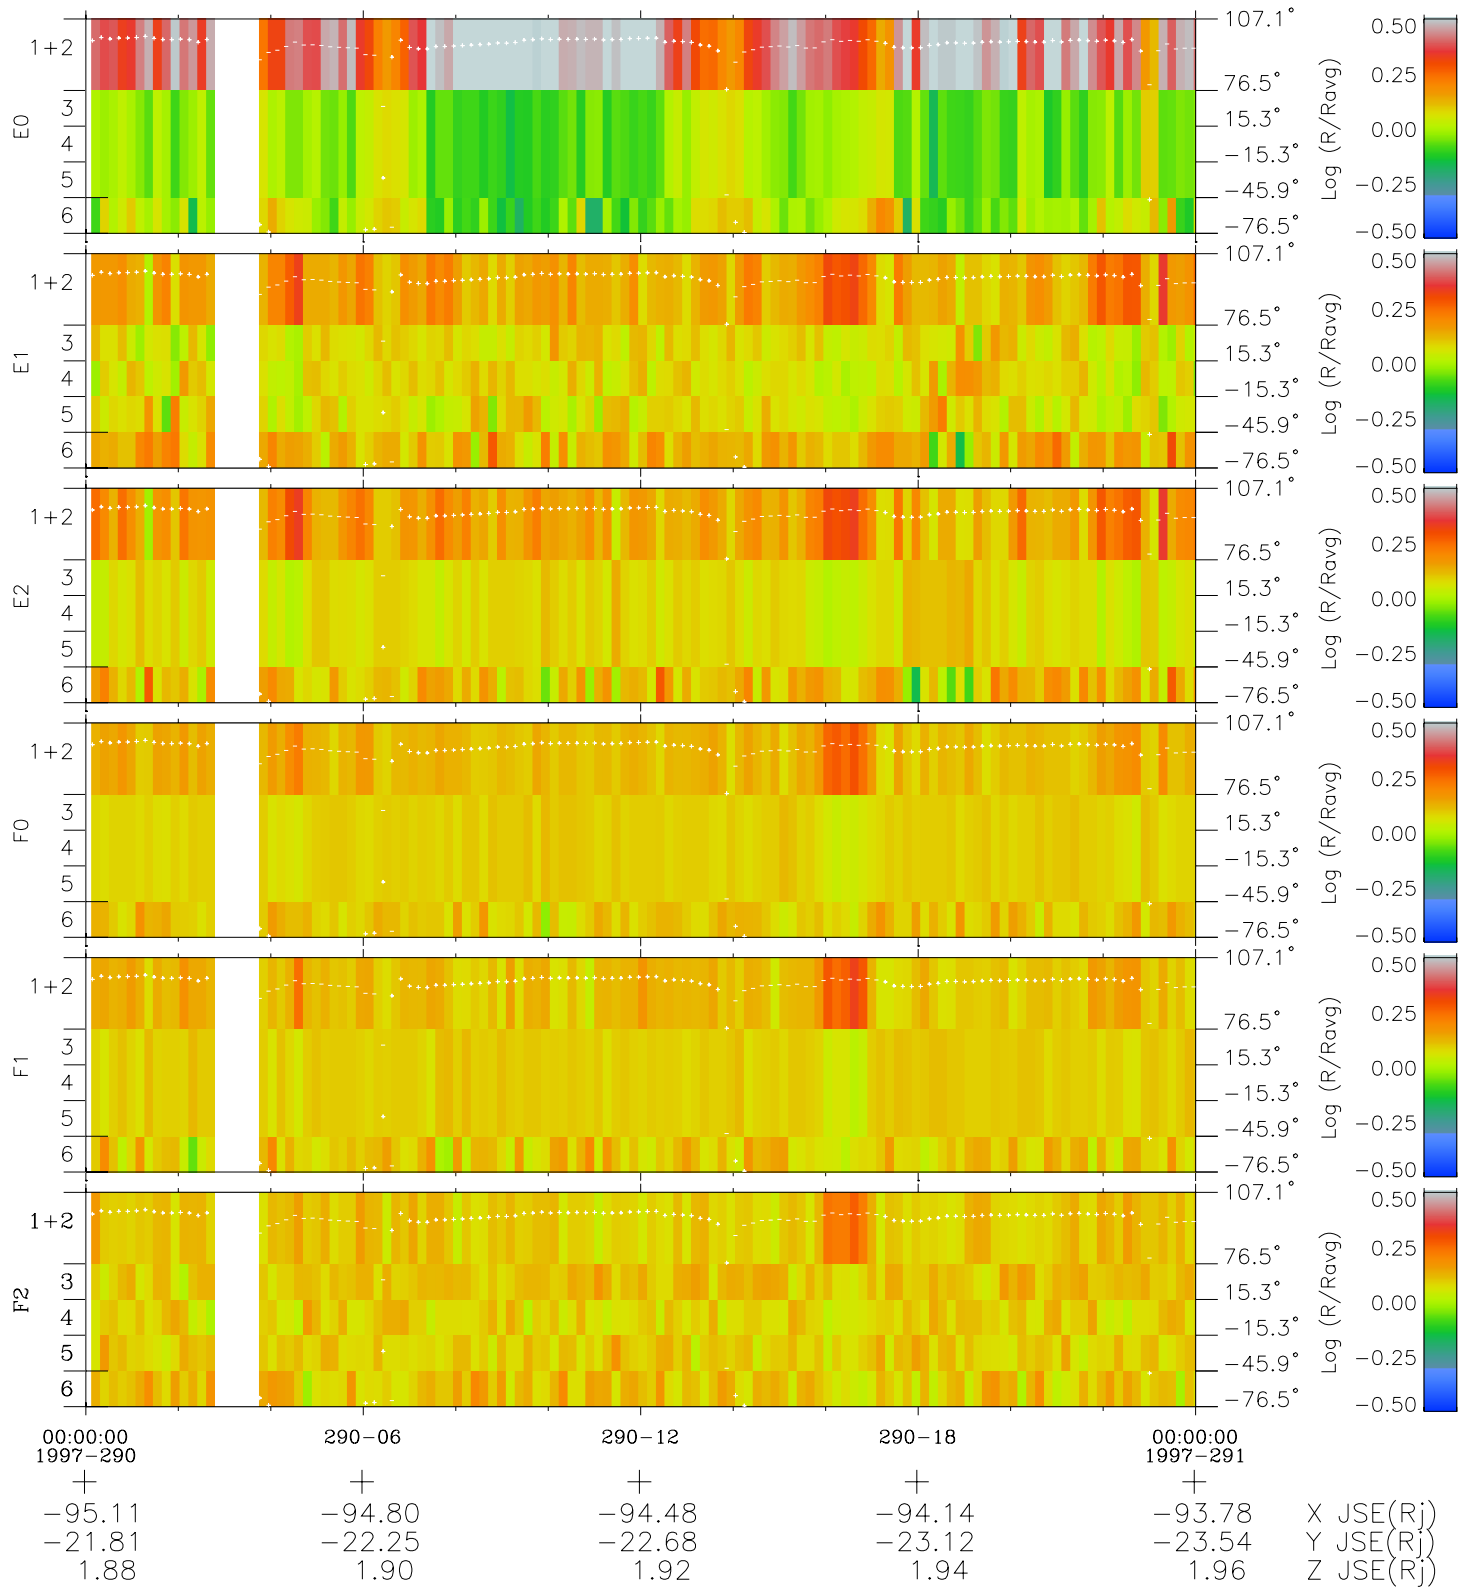

Galileo EPD Real Elevation Anisotropies 97290

Software Version: RTELEV_MEAN V 1.20
 Data Production: 06-03-00
 Plot Production: Sun Sep 16 05:27:43 2001
 Color File: wondr3
 Geofactor File: 1.1

- ◇ = Jupiter look direction
- = Corotation look direction