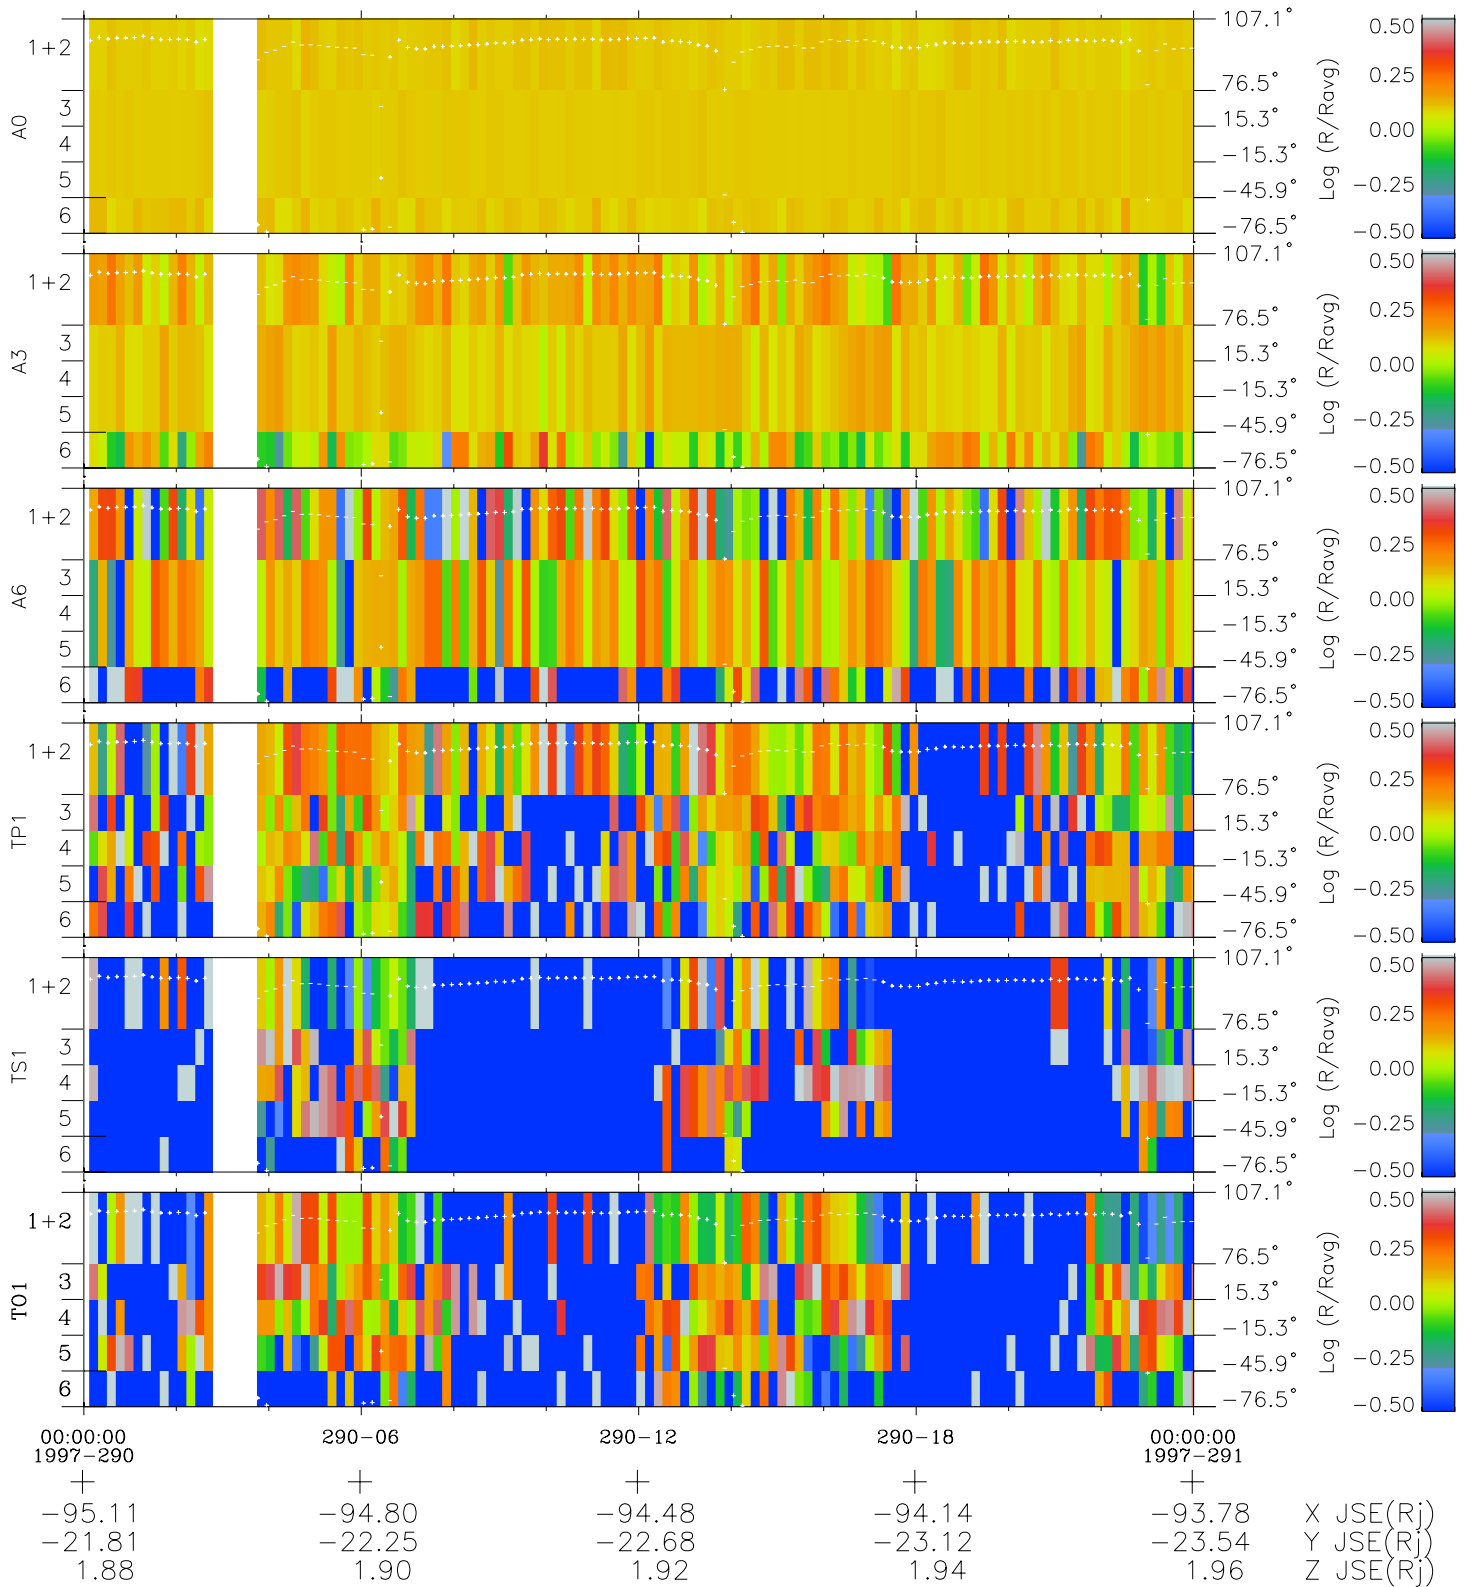

# Galileo EPD Real Elevation Anisotropies 97290

Software Version: RTELEV\_MEAN V 1.20  
Data Production: 06-03-00  
Plot Production: Sun Sep 16 05:27:38 2001  
Color File: wondr3  
Geofactor File: 1.1

- ◇ = Jupiter look direction
- = Corotation look direction