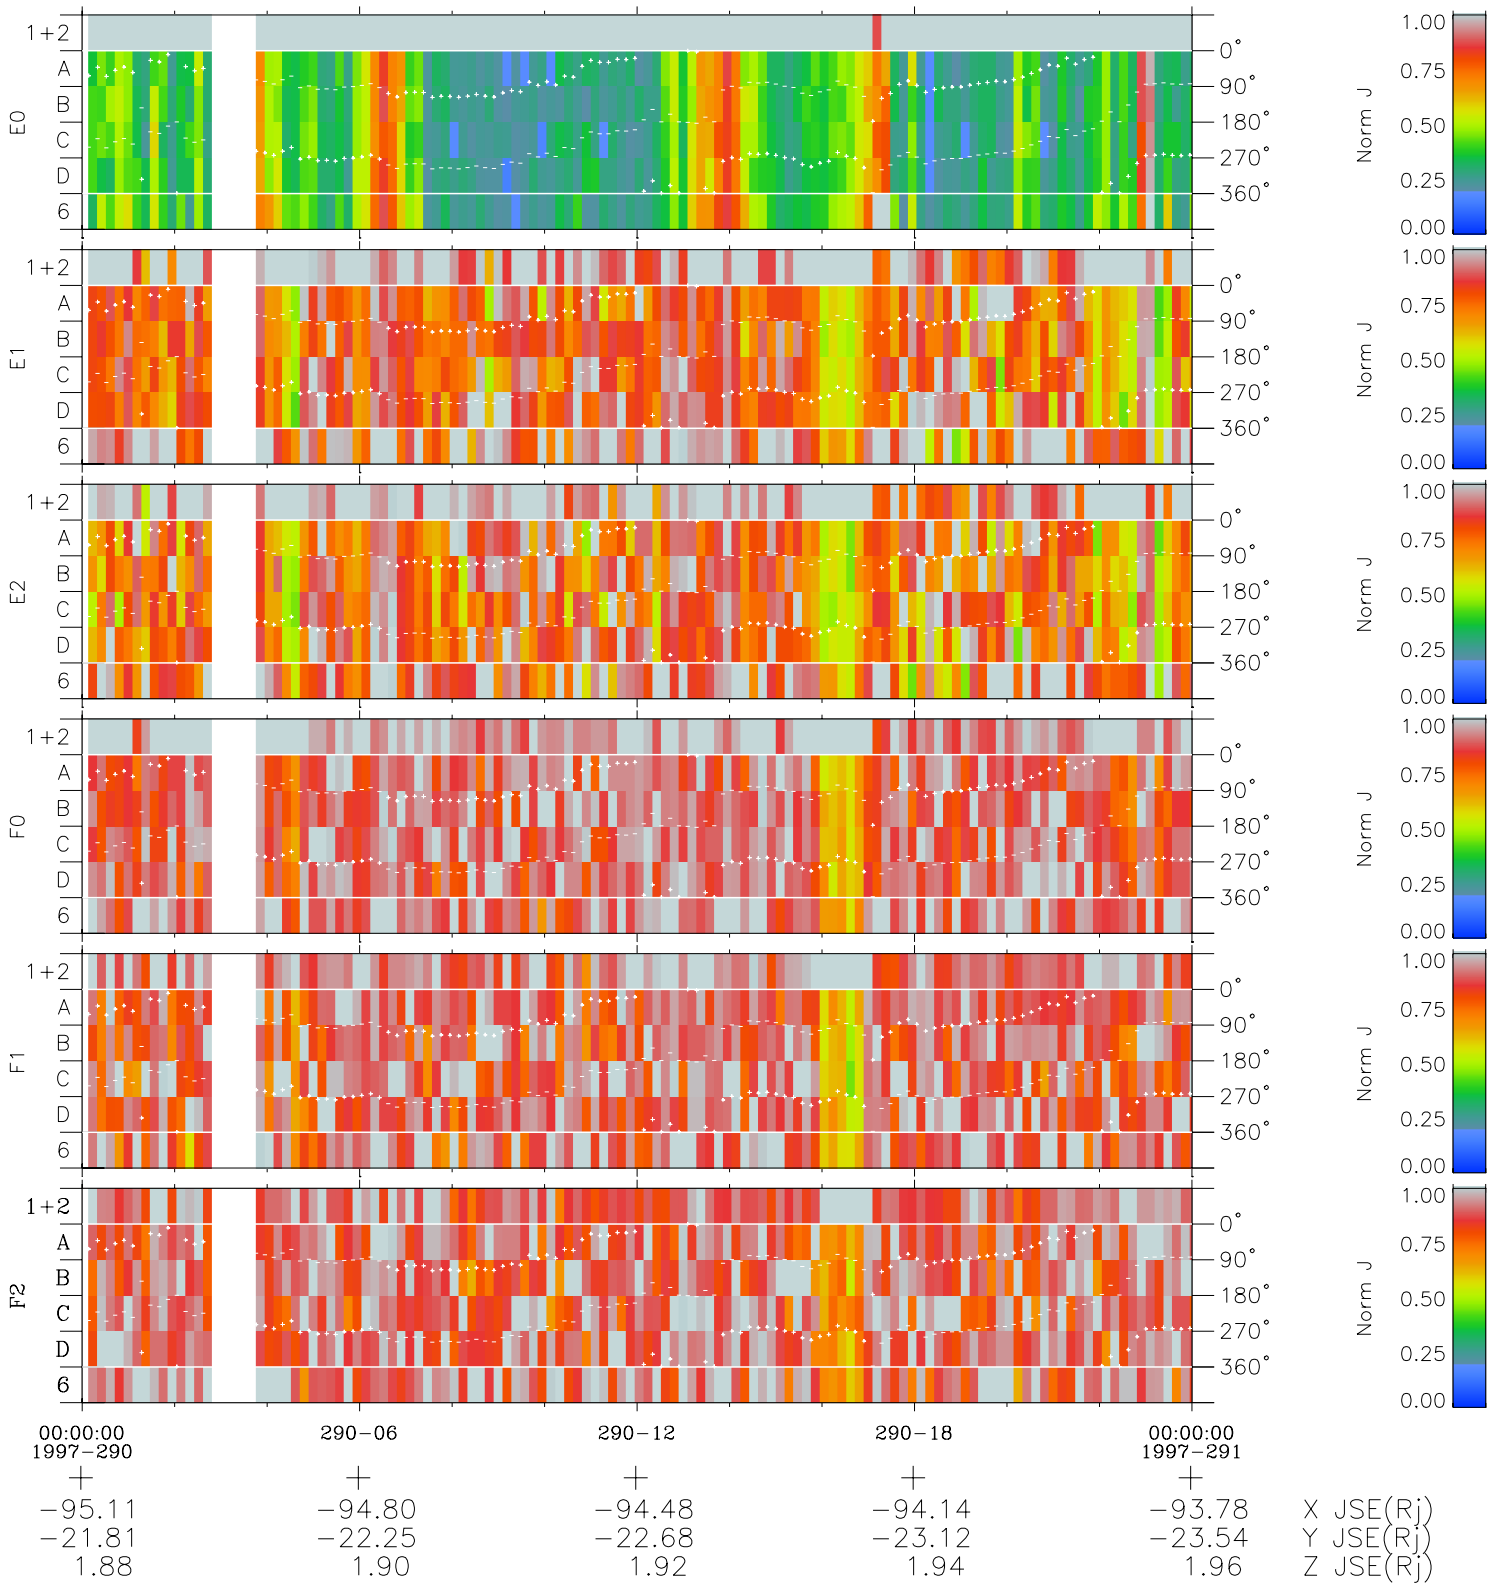

# Galileo EPD Real Time Azimuth Anisotropies 97290

Software Version: RTAZIM\_NORM V 1.20  
 Data Production: 06-03-00  
 Plot Production: Sun Sep 16 05:28:42 2001  
 Color File: wondr3  
 Geofactor File: 1.1

- ◇ = Jupiter look direction
- = Corotation look direction