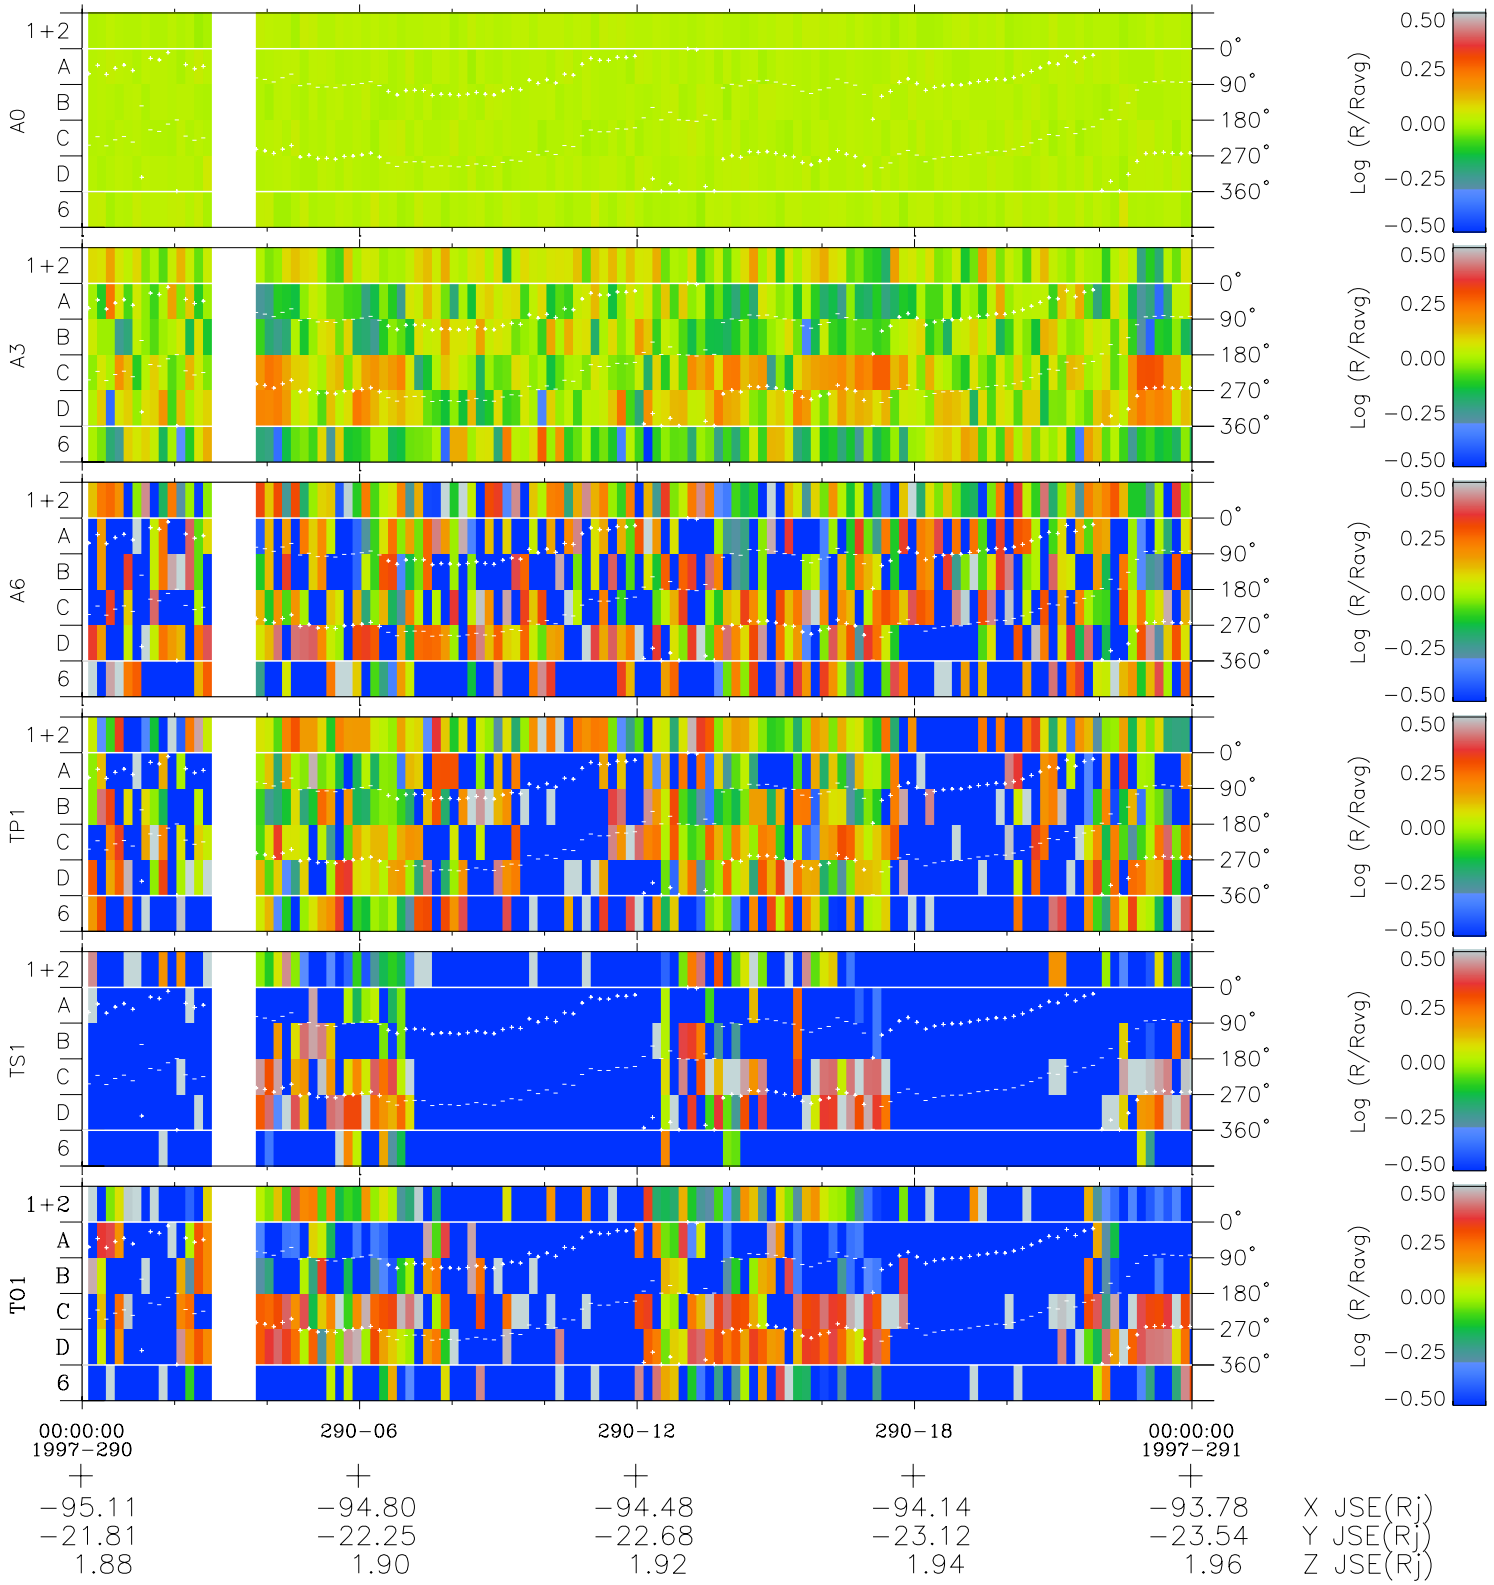

# Galileo EPD Real Time Azimuth Anisotropies 97290

Software Version: RTAZIM\_MEAN V 1.20  
Data Production: 06-03-00  
Plot Production: Sun Sep 16 05:28:13 2001  
Color File: wondr3  
Geofactor File: 1.1

◇ = Jupiter look direction  
□ = Corotation look direction