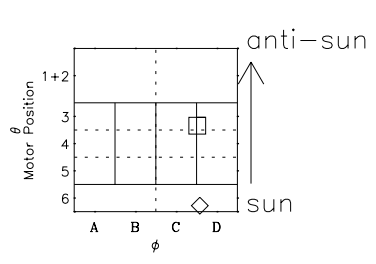

Galileo EPD Real Time Omni Spectrum 97289

Software Version: RTSPEC_OMNI V 1.20
 Data Production: 06-03-00
 Plot Production: Sun Sep 16 05:18:35 2001
 Color File: wondr3
 Geofactor File: 1.1

◇ = Jupiter look direction
 □ = Corotation look direction