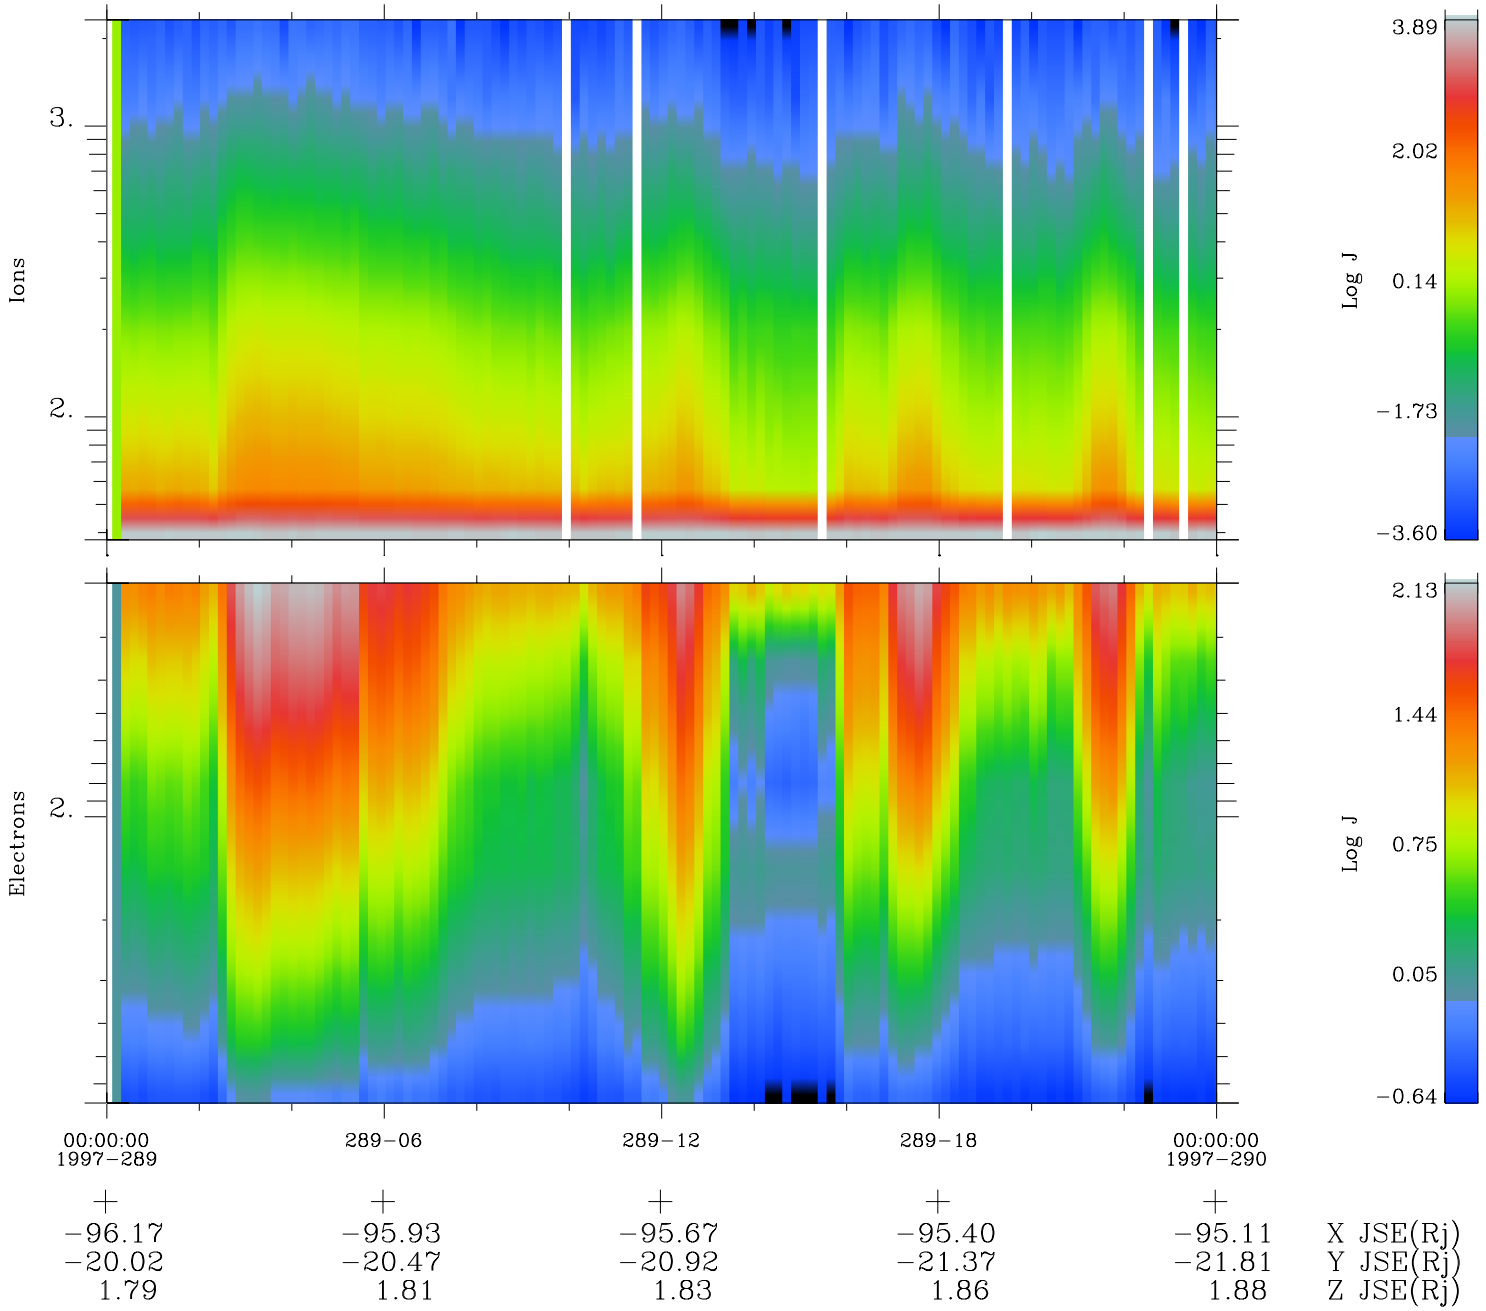

Galileo EPD Real Time Omni Spectrum 97289

Software Version: RTSPEC_OMNI V 1.20
 Data Production: 06-03-00
 Plot Production: Sun Sep 16 05:18:35 2001
 Color File: wondr3
 Geofactor File: 1.1

◇ = Jupiter look direction
 □ = Corotation look direction