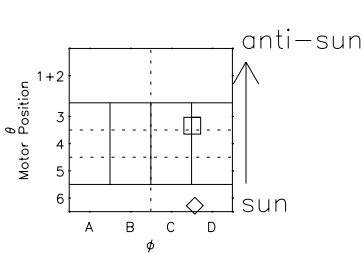

Galileo EPD Real Time R6 Electrons Spectra 97289

Software Version: RTSPEC_R6 V 1.20
 Data Production: 06-03-00
 Plot Production: Sun Sep 16 05:18:29 2001
 Color File: wondr3
 Geofactor File: 1.1

- ◇ = Jupiter look direction
- = Corotation look direction