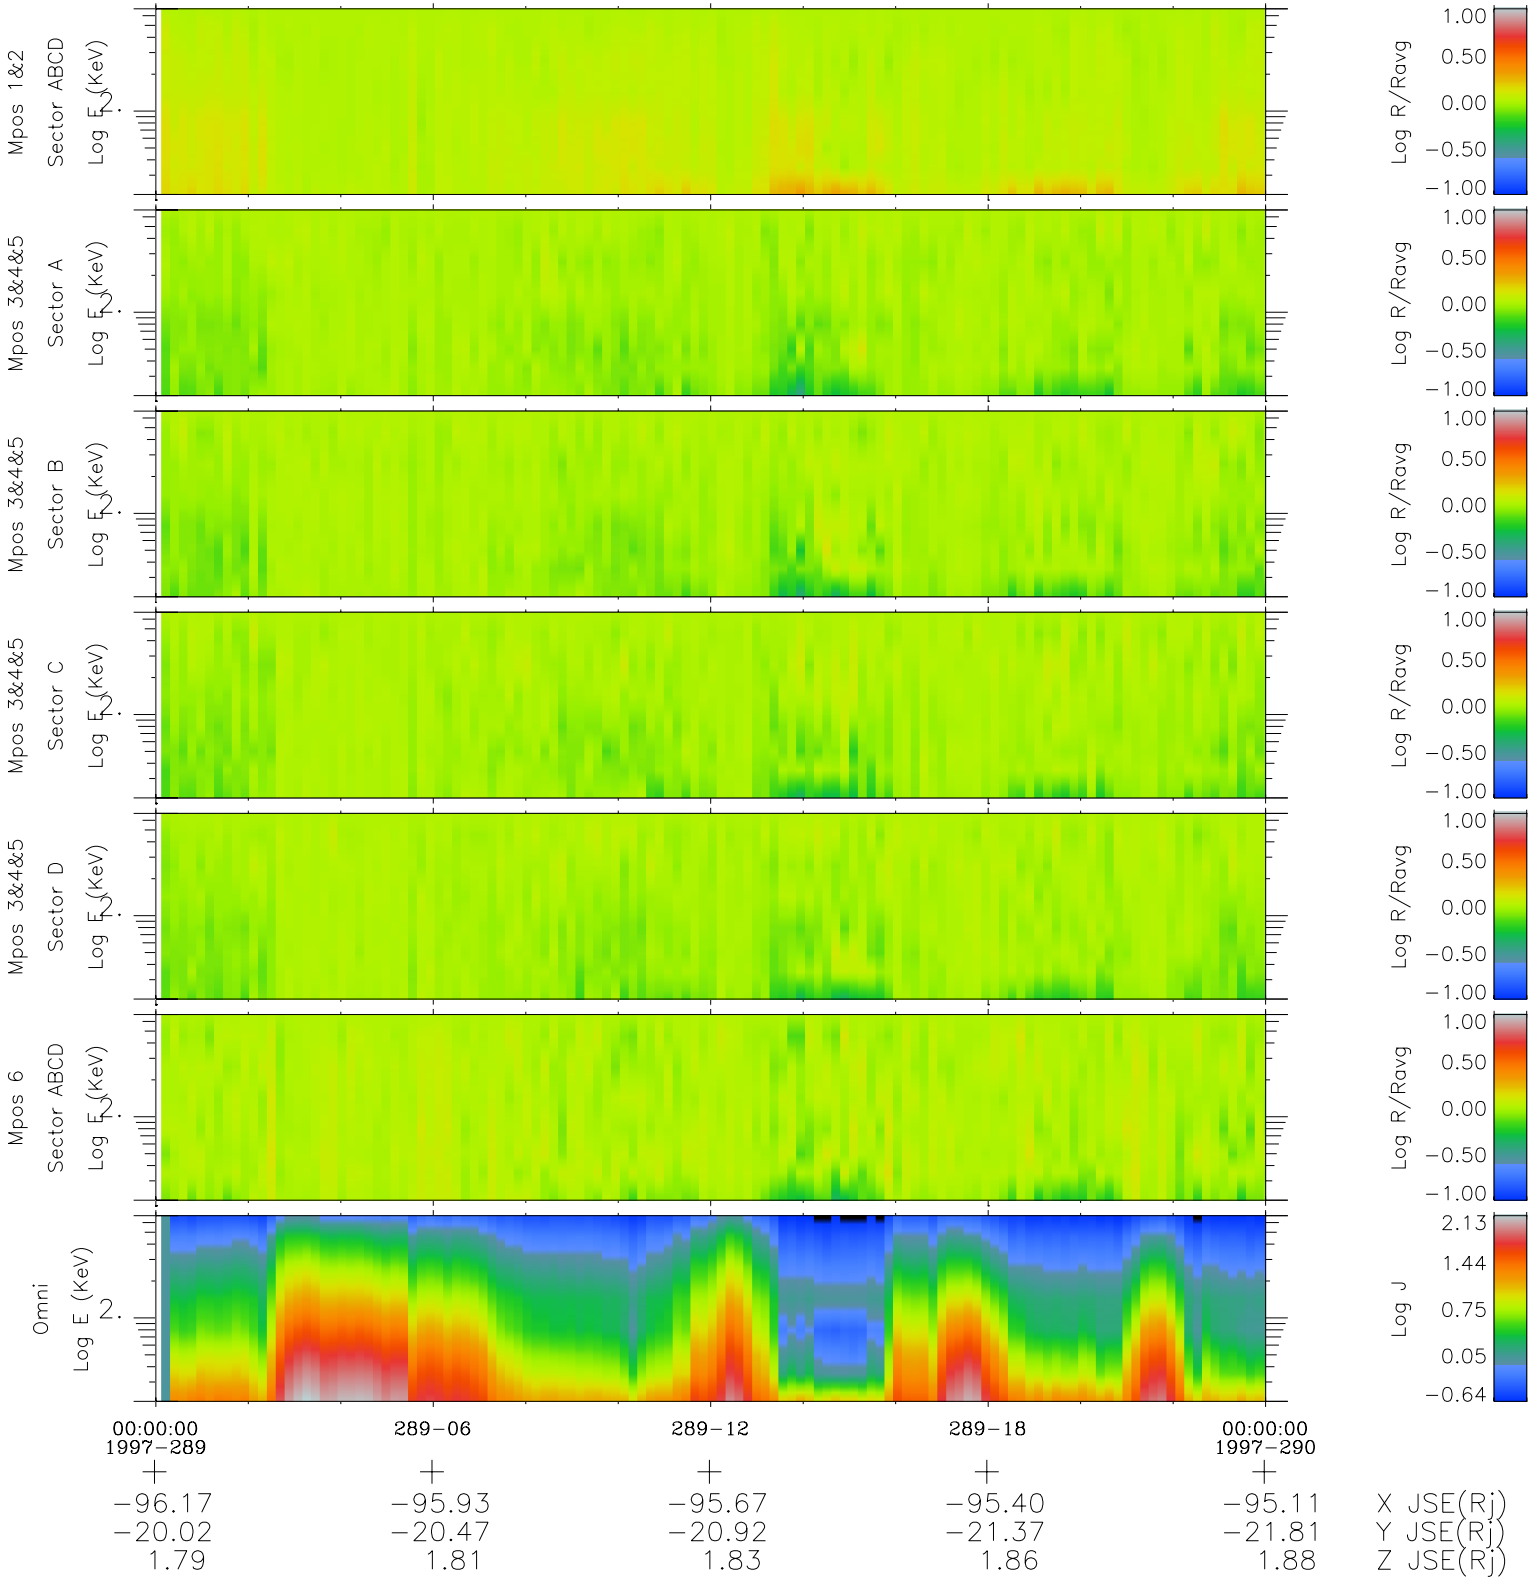

Galileo EPD Real Time R6 Electrons Spectra 97289

Software Version: RTSPEC_R6 V 1.20
 Data Production: 06-03-00
 Plot Production: Sun Sep 16 05:18:29 2001
 Color File: wondr3
 Geofactor File: 1.1

- ◇ = Jupiter look direction
- = Corotation look direction