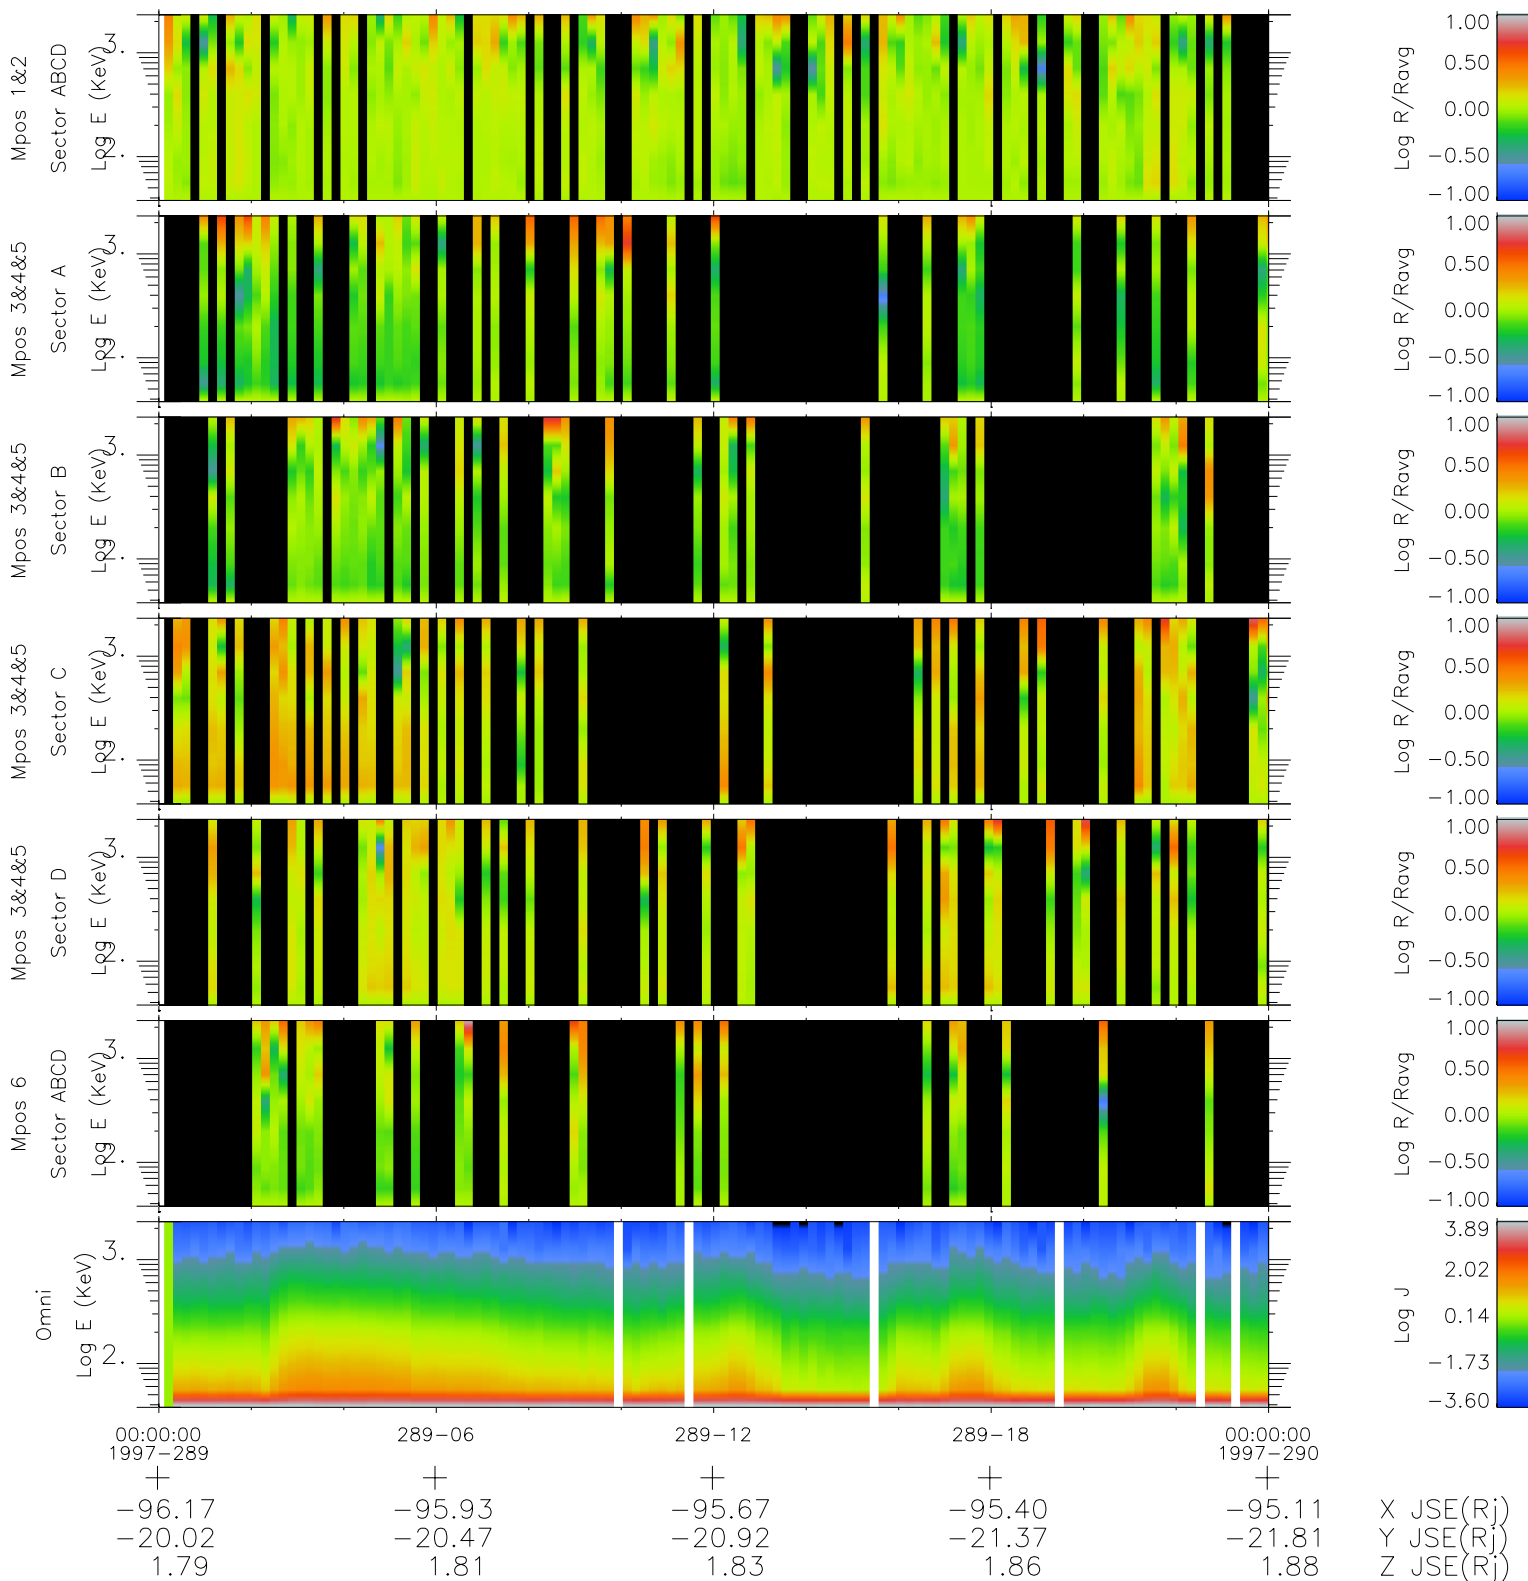

Galileo EPD Real Time R6 Ions Spectra 97289

Software Version: RTSPEC_R6 V 1.20
 Data Production: 06-03-00
 Plot Production: Sun Sep 16 05:18:21 2001
 Color File: wondr3
 Geofactor File: 1.1

- ◇ = Jupiter look direction
- = Corotation look direction