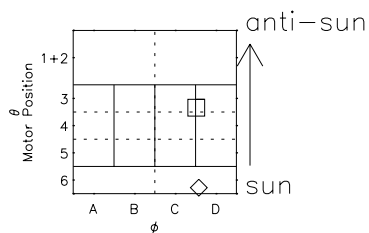

Galileo EPD Real Time R6 Ions Spectra 97289

Software Version: RTSPEC_R6 V 1.20
 Data Production: 06-03-00
 Plot Production: Sun Sep 16 05:18:21 2001
 Color File: wondr3
 Geofactor File: 1.1

- ◇ = Jupiter look direction
- = Corotation look direction