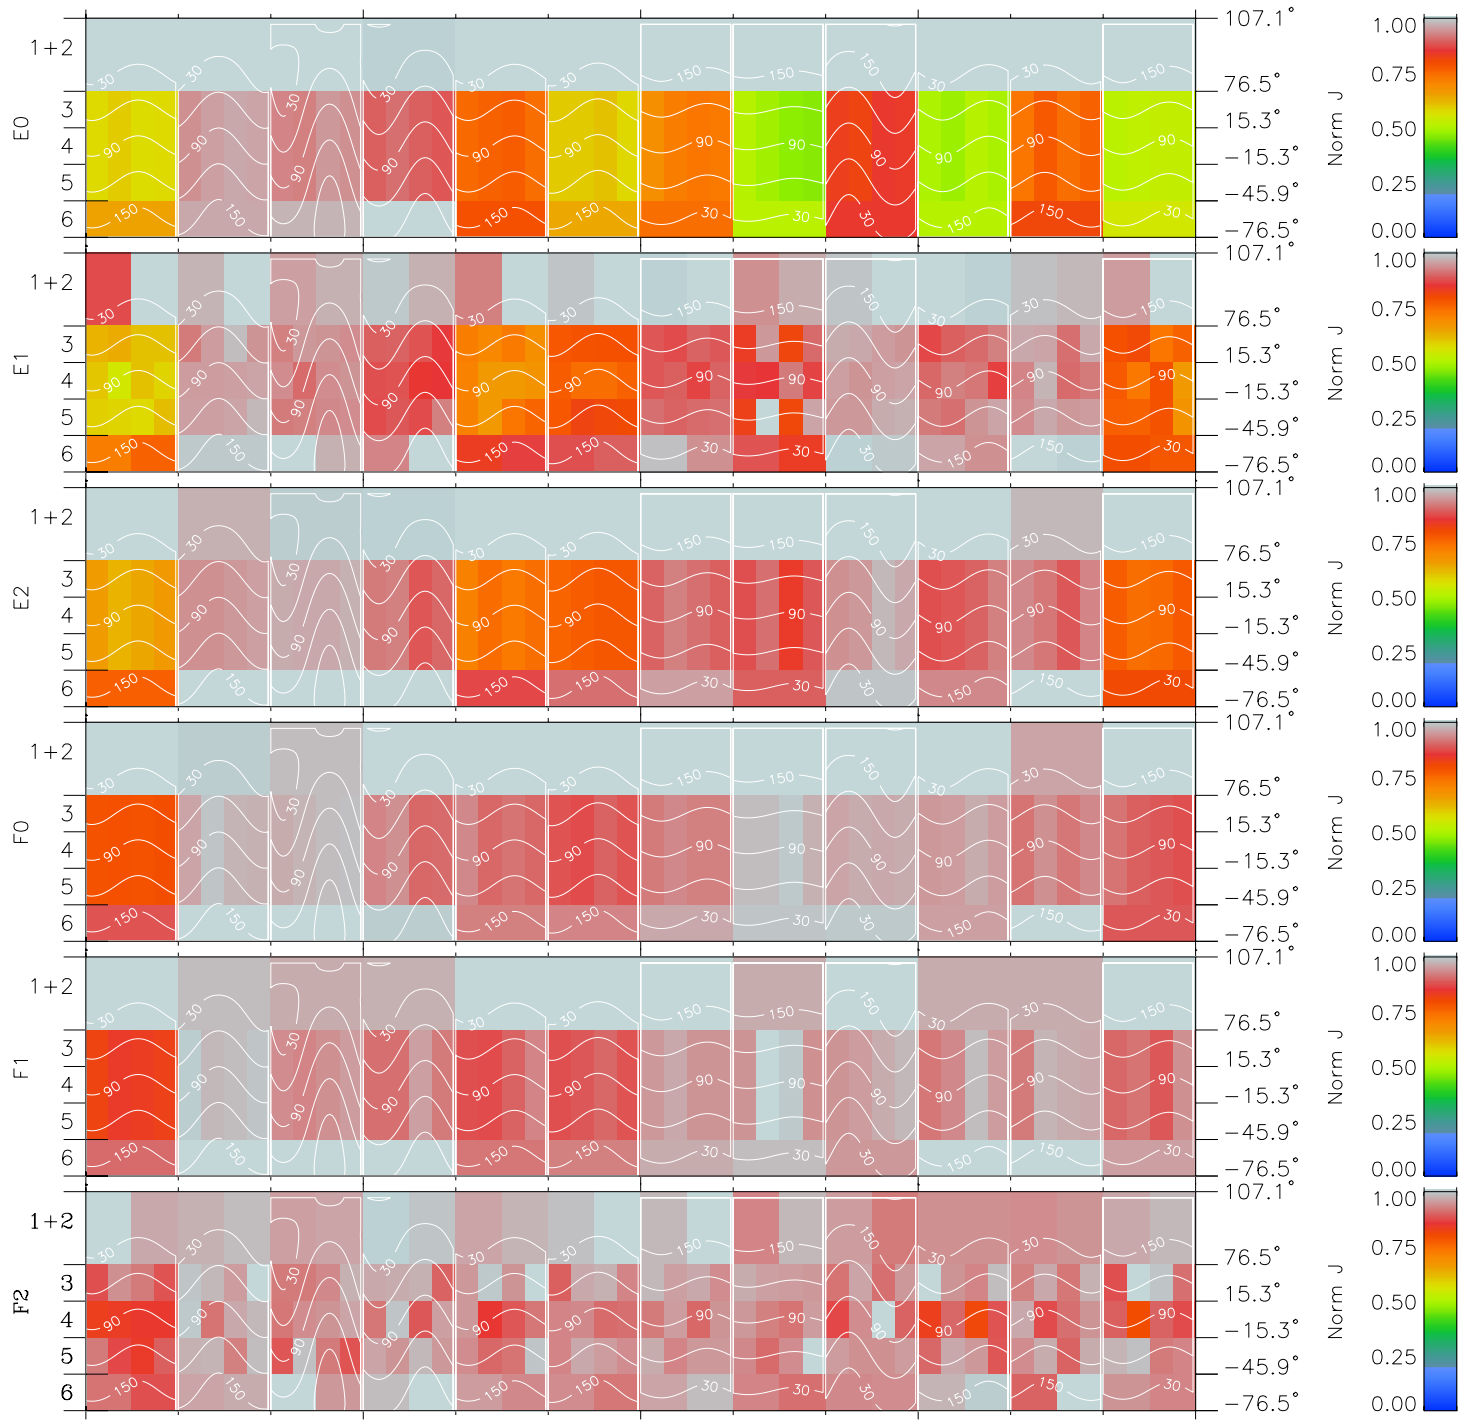

Galileo EPD Real Time All-Sky Anisotropies 97289

Software Version: RTSKY_NORM V 1.20
 Data Production: 06-03-00
 Plot Production: Sun Sep 16 05:19:21 2001
 Color File: wondr3
 Geofactor File: 1.1

00:00:00 1997-289	289-06	289-12	289-18	00:00:00 1997-290	
+	+	+	+	+	X JSE(R _j)
-96.17	-95.93	-95.67	-95.40	-95.11	Y JSE(R _j)
-20.02	-20.47	-20.92	-21.37	-21.81	Z JSE(R _j)
1.79	1.81	1.83	1.86	1.88	

- ◇ = Jupiter look direction
- = Corotation look direction