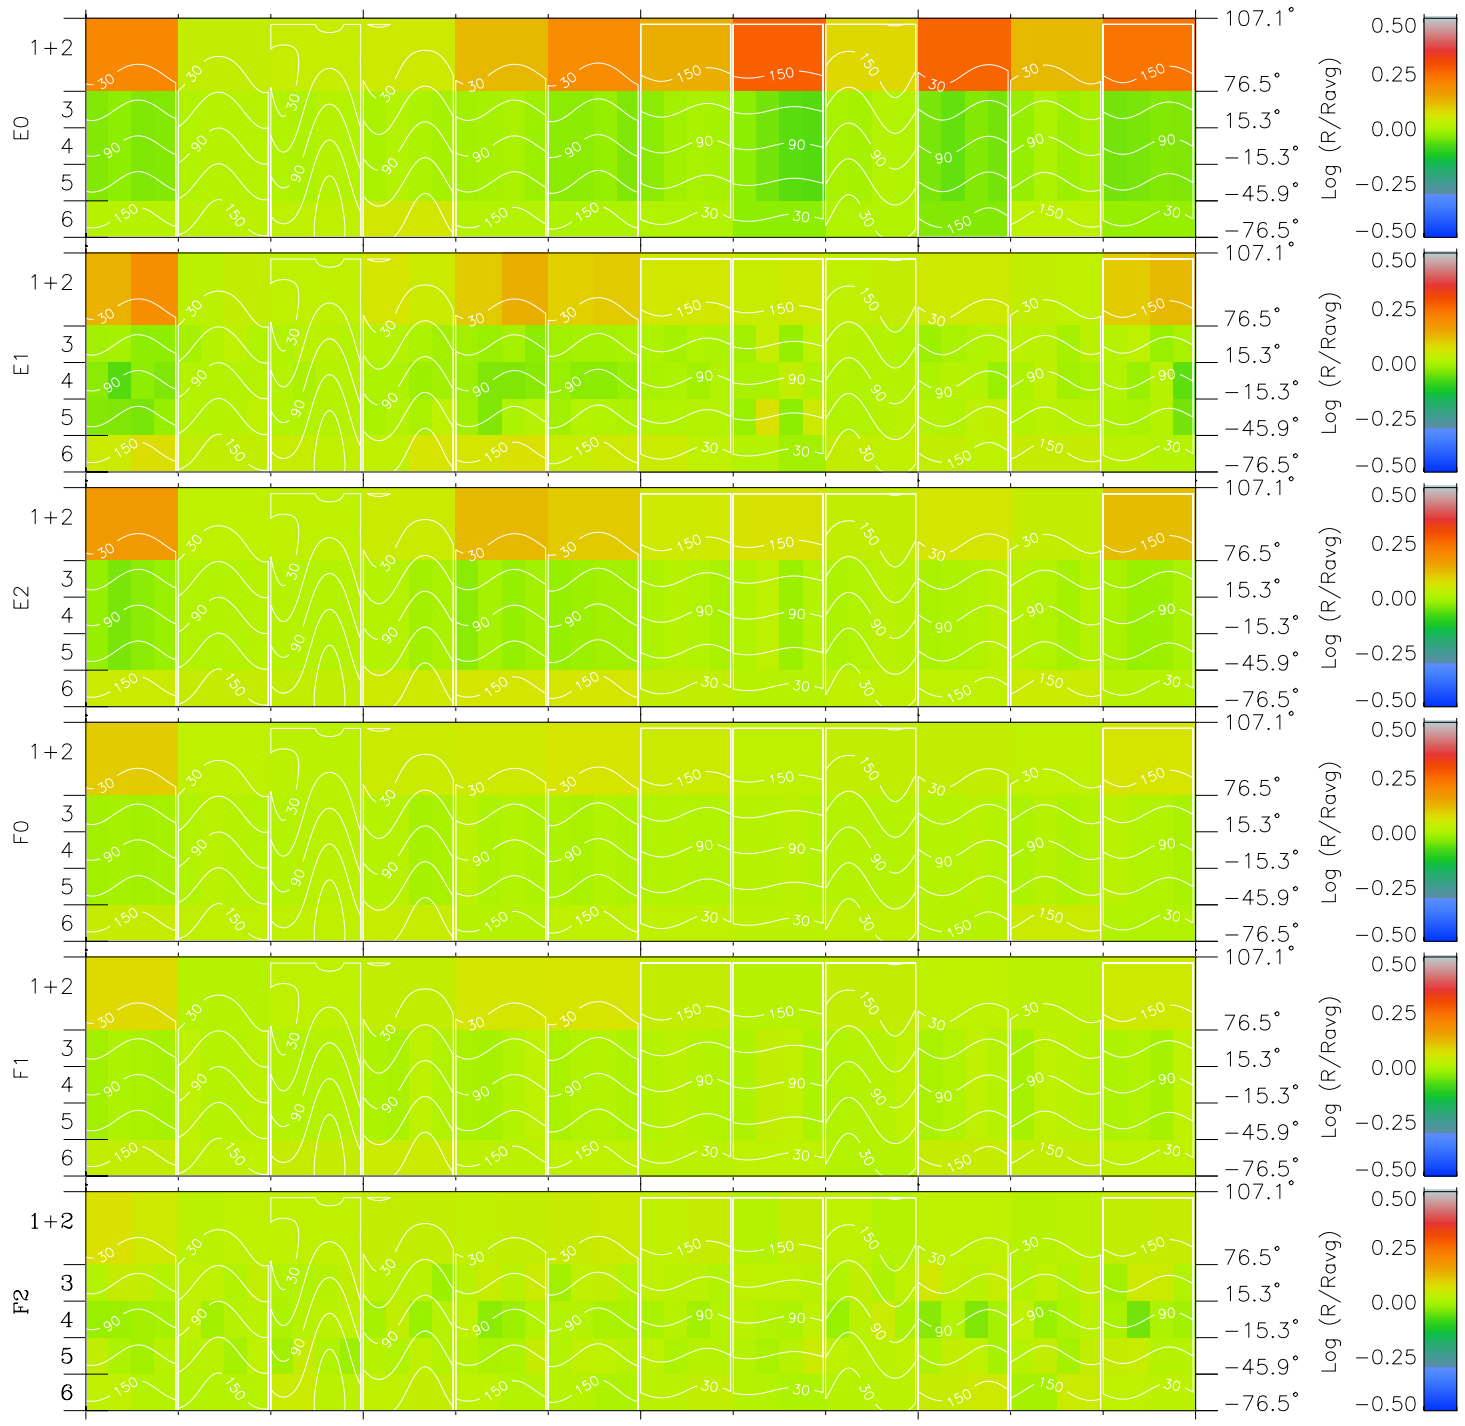

Galileo EPD Real Time All-Sky Anisotropies 97289

Software Version: RTSKY_MEAN V 1.20
 Data Production: 06-03-00
 Plot Production: Sun Sep 16 05:18:50 2001
 Color File: wondr3
 Geofactor File: 1.1

00:00:00 1997-289	289-06	289-12	289-18	00:00:00 1997-290	
+	+	+	+	+	
-96.17	-95.93	-95.67	-95.40	-95.11	X JSE(R _j)
-20.02	-20.47	-20.92	-21.37	-21.81	Y JSE(R _j)
1.79	1.81	1.83	1.86	1.88	Z JSE(R _j)

- ◇ = Jupiter look direction
- = Corotation look direction