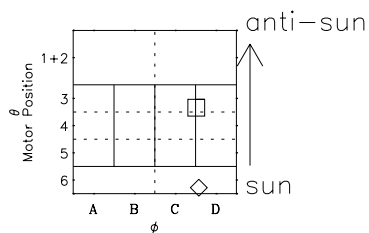

Galileo EPD Real-Time Omni 97289

Software Version: RTLINE_OMNI V 1.20
Data Production: 06-03-00
Plot Production: Sun Sep 16 05:20:40 2001

- ◇ = Jupiter look direction
- = Corotation look direction