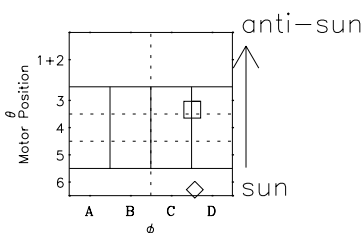

Galileo EPD Real-Time Six-Sector 97289

Software Version: RTLINE_R6 V 1.20
Data Production: 06-03-00
Plot Production: Sun Sep 16 05:20:48 2001

◇ = Jupiter look direction
□ = Corotation look direction