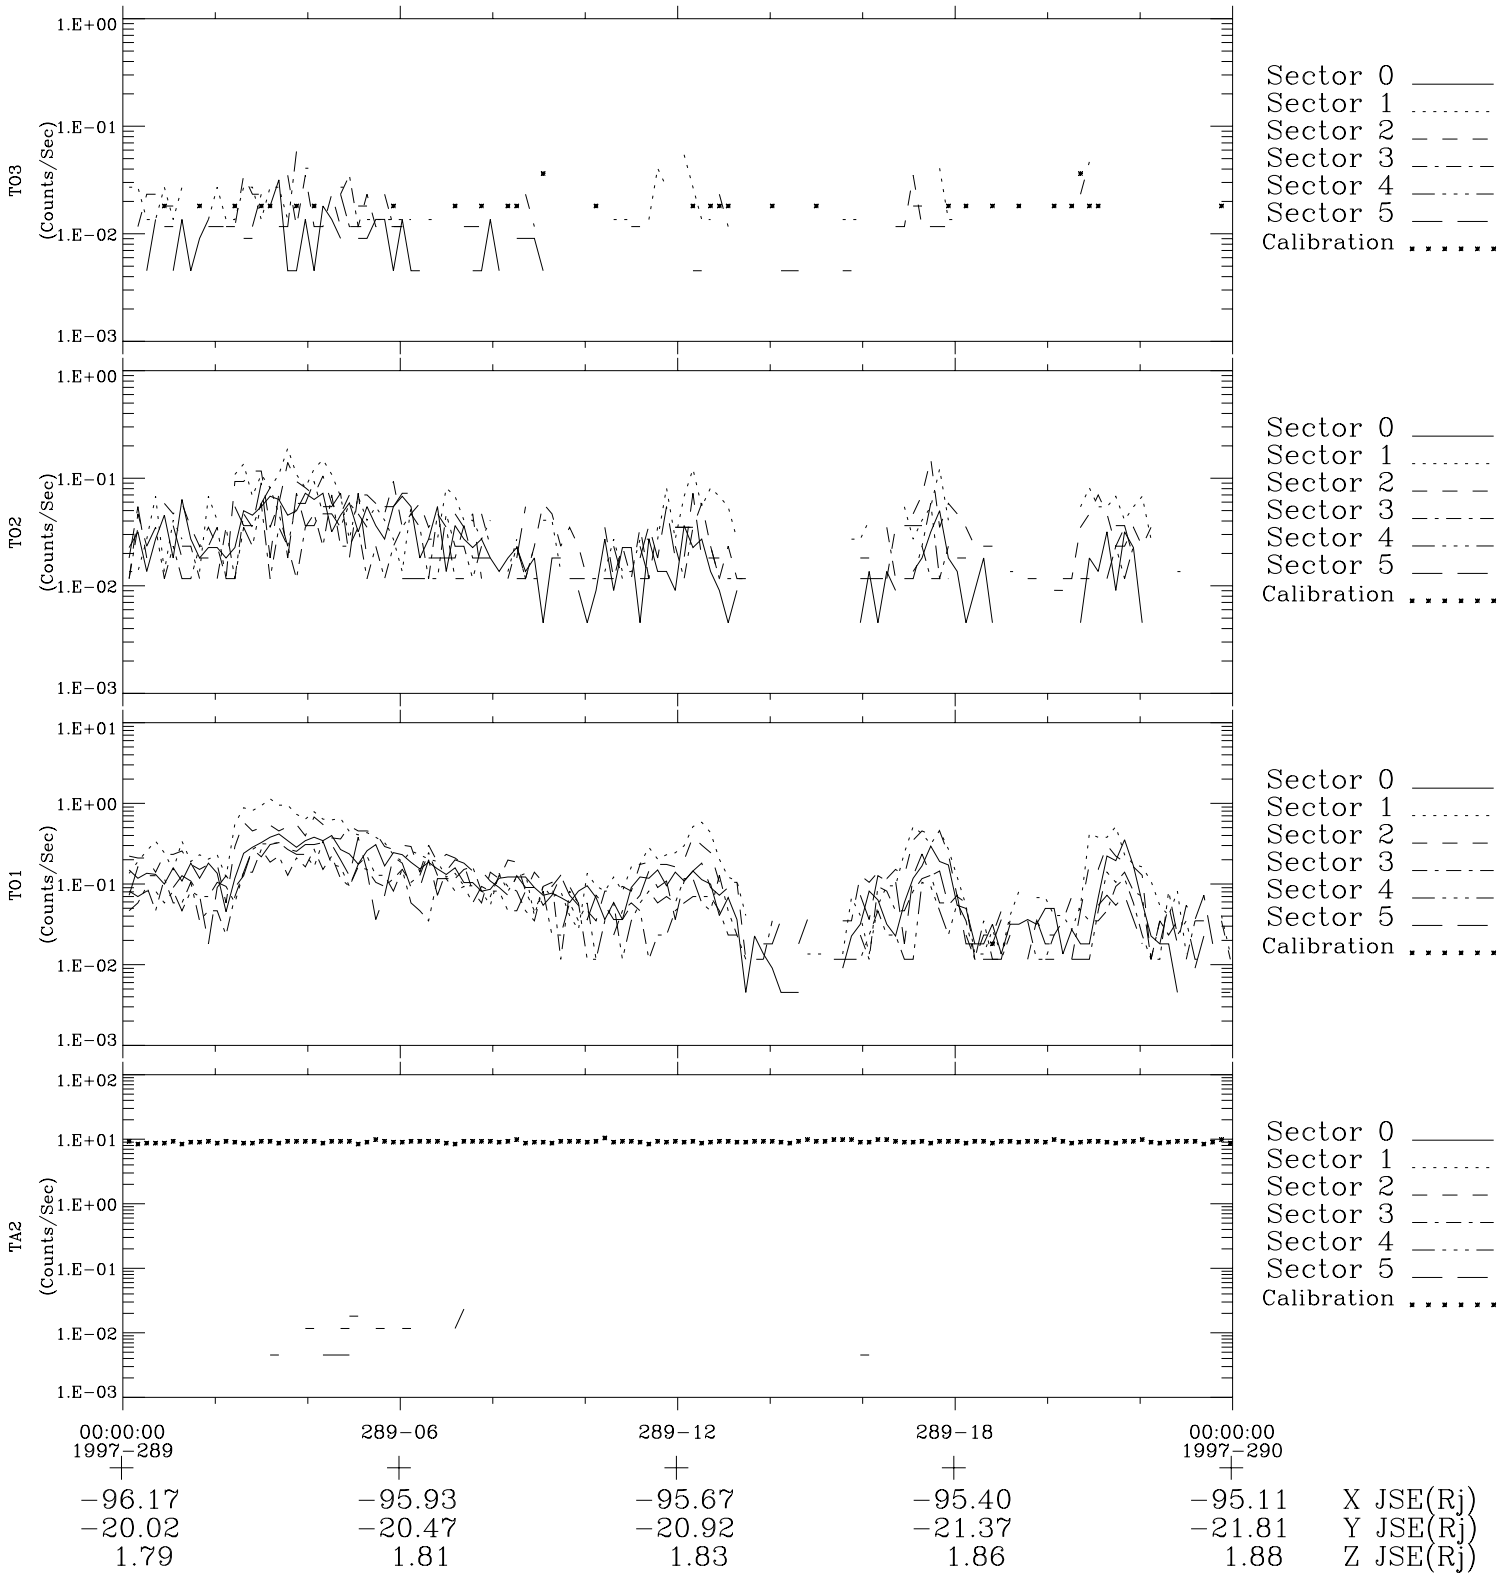

Galileo EPD Real-Time Six-Sector 97289

Software Version: RTLINE_R6 V 1.20
Data Production: 06-03-00
Plot Production: Sun Sep 16 05:20:47 2001

◇ = Jupiter look direction
□ = Corotation look direction