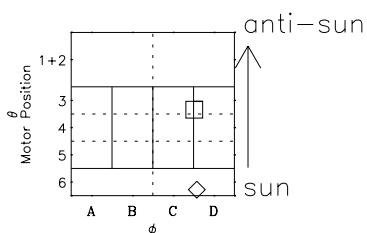

Galileo EPD Real-Time Six-Sector 97289

Software Version: RTLINE_R6 V 1.20
Data Production: 06-03-00
Plot Production: Sun Sep 16 05:20:47 2001

◇ = Jupiter look direction
□ = Corotation look direction