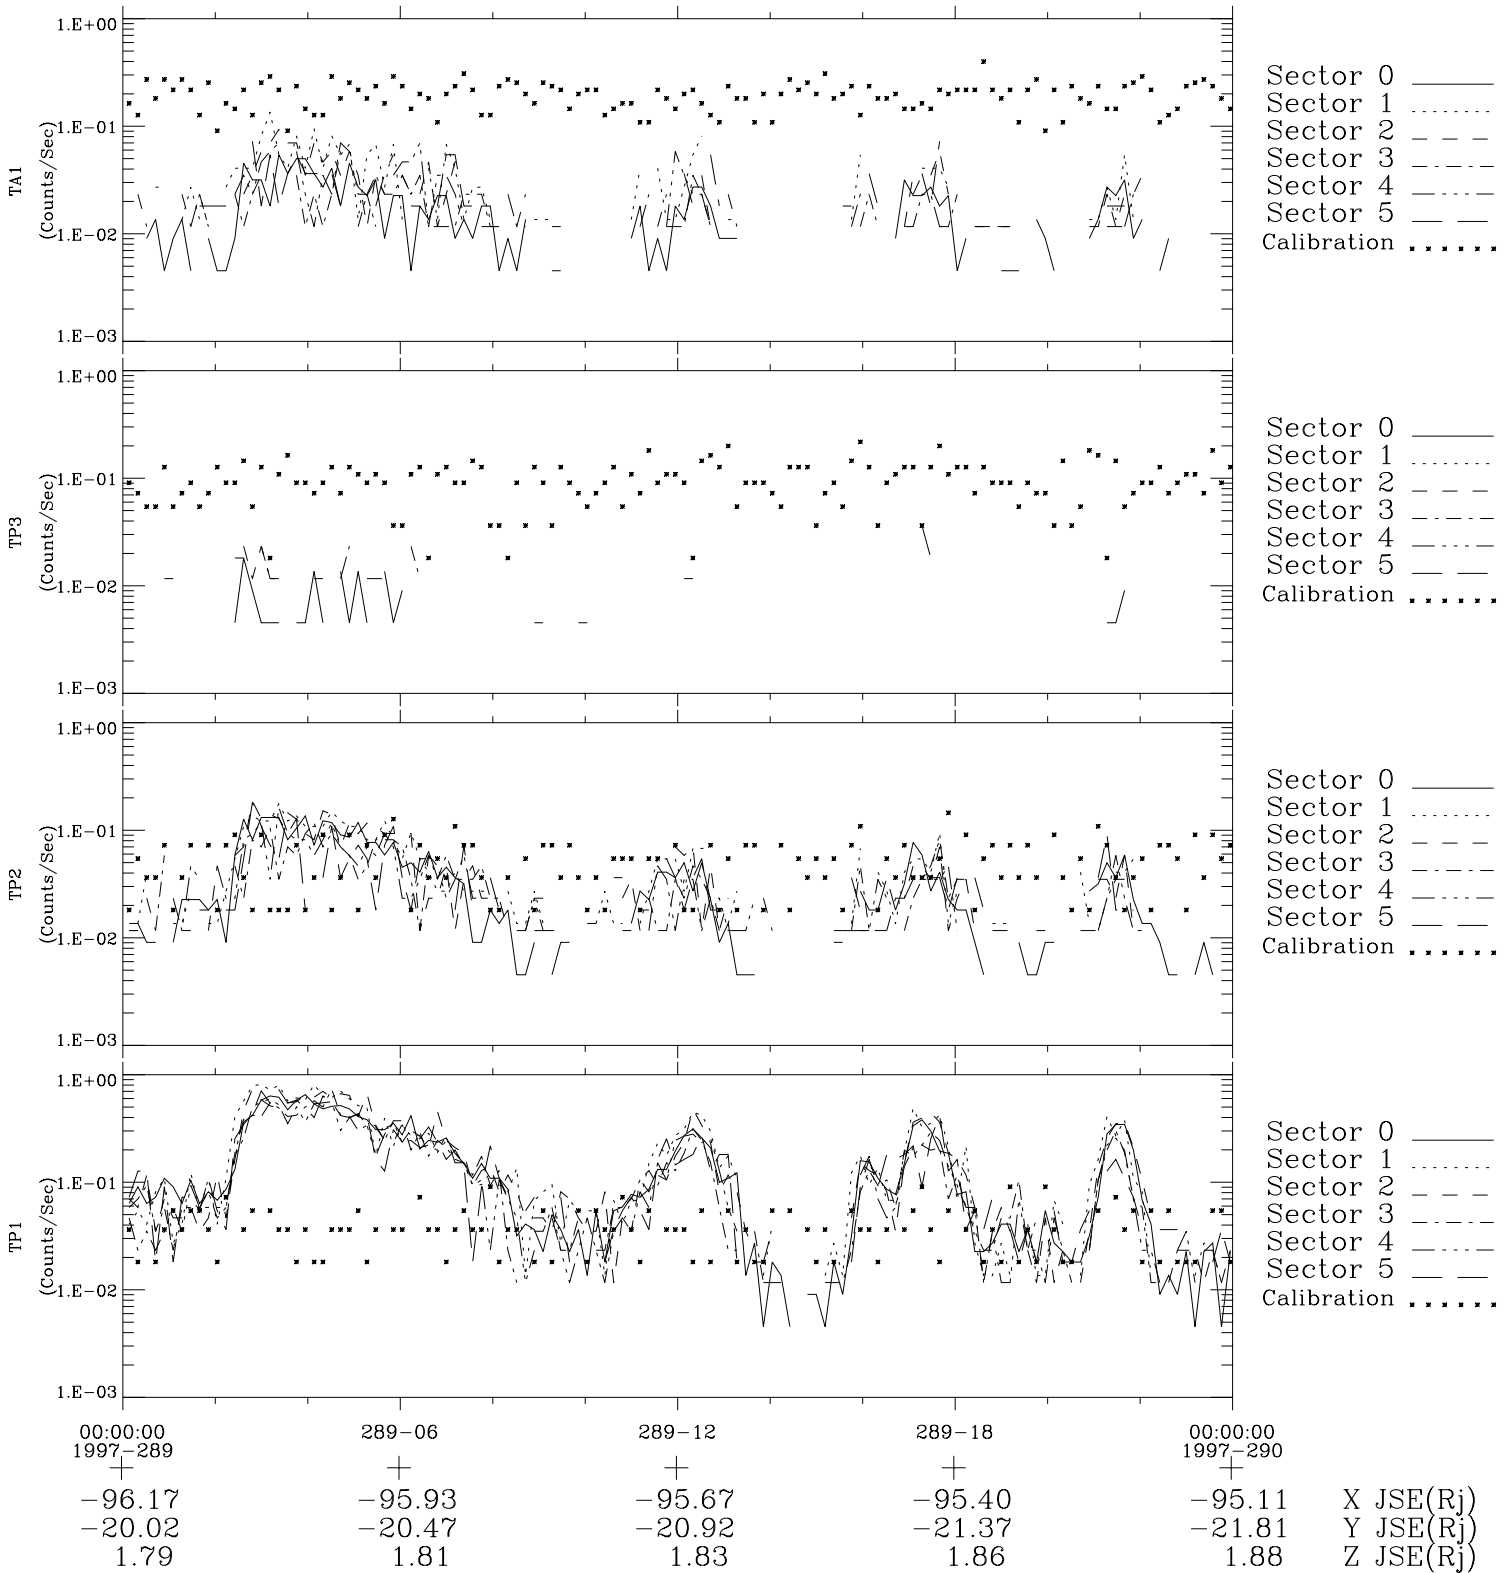

Galileo EPD Real-Time Six-Sector 97289

Software Version: RTLINE_R6 V 1.20
Data Production: 06-03-00
Plot Production: Sun Sep 16 05:20:46 2001

◇ = Jupiter look direction
□ = Corotation look direction