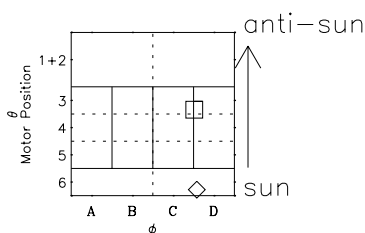

Galileo EPD Real-Time Six-Sector 97289

Software Version: RTLINE_R6 V 1.20
Data Production: 06-03-00
Plot Production: Sun Sep 16 05:20:46 2001

◇ = Jupiter look direction
□ = Corotation look direction