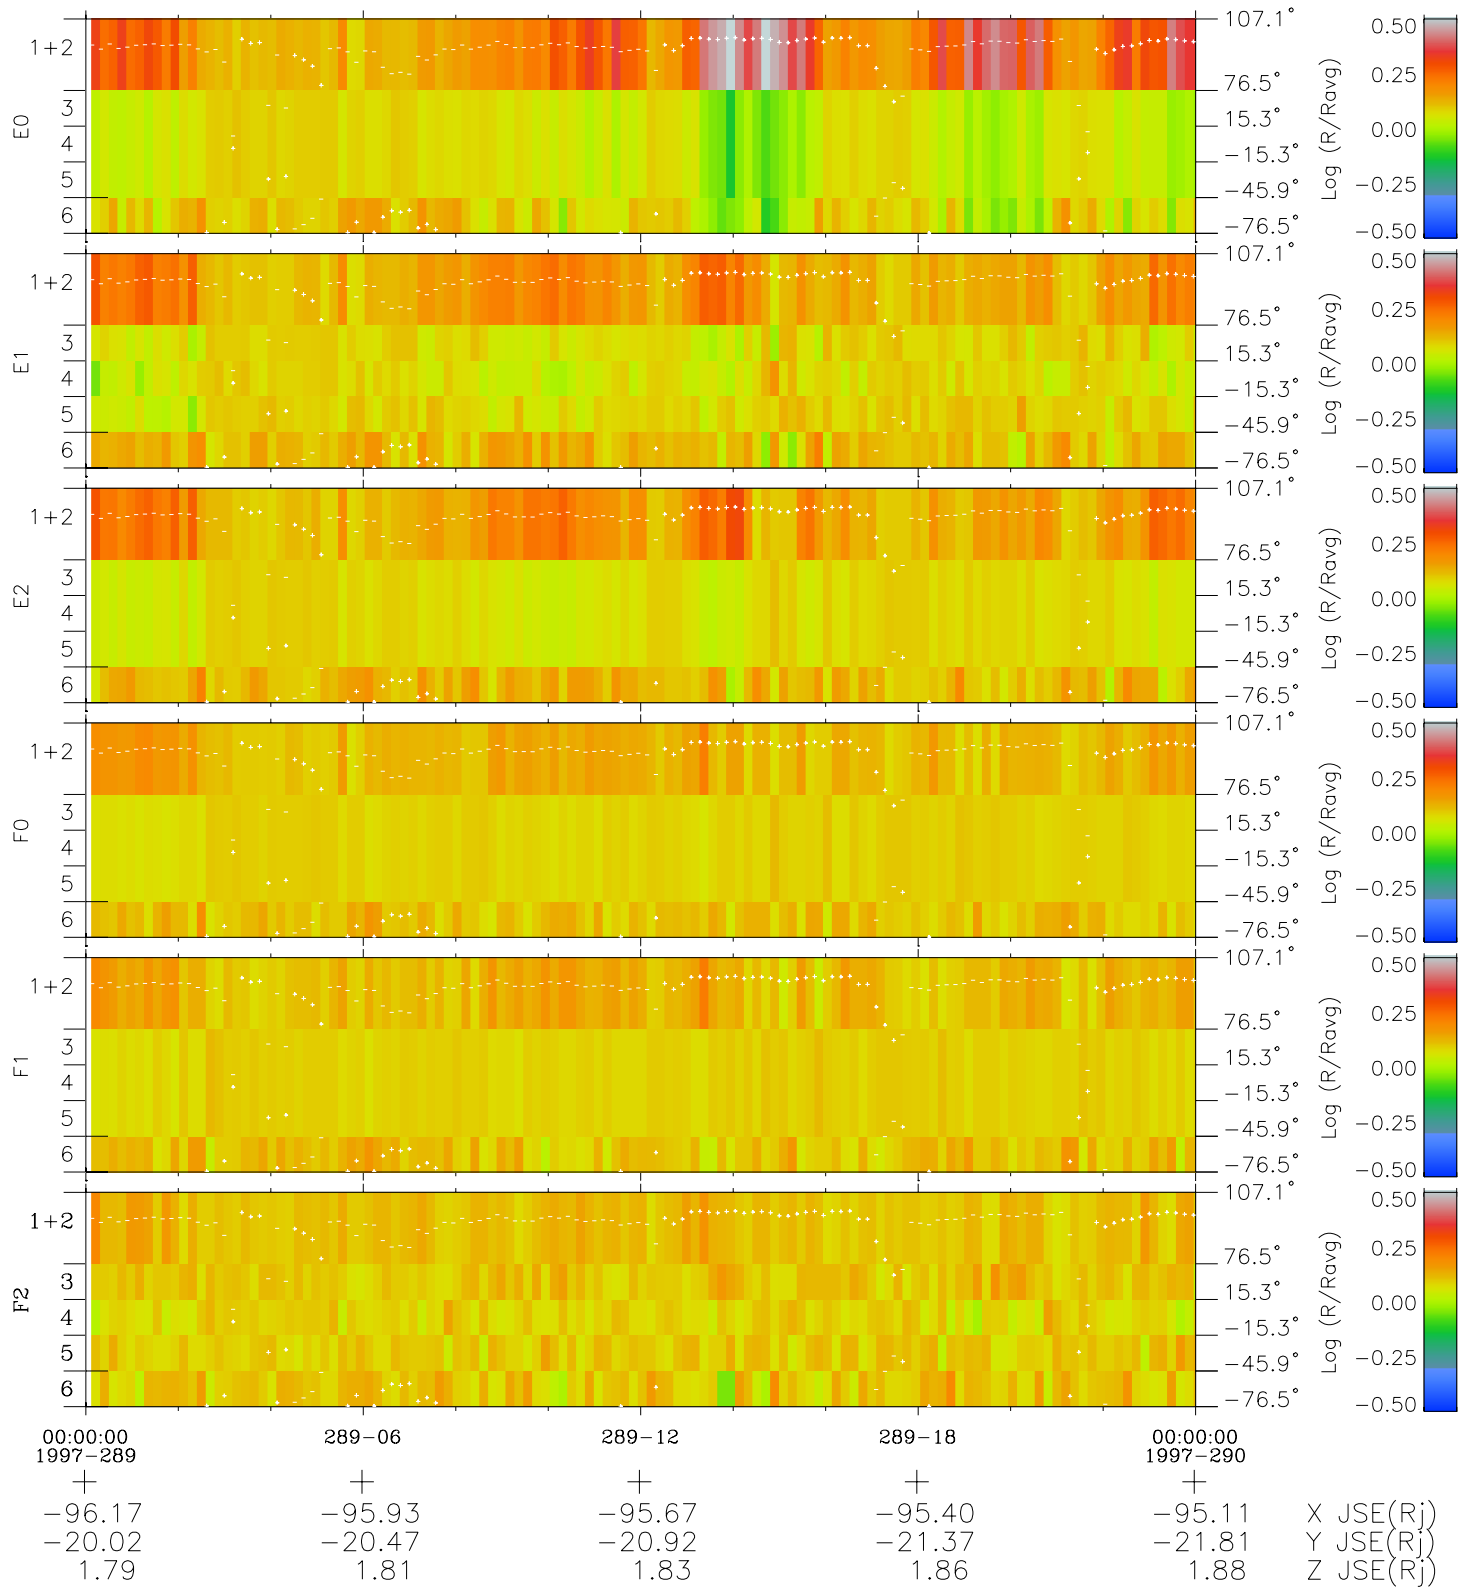

Galileo EPD Real Elevation Anisotropies 97289

Software Version: RTELEV_MEAN V 1.20
 Data Production: 06-03-00
 Plot Production: Sun Sep 16 05:19:33 2001
 Color File: wondr3
 Geofactor File: 1.1

- ◇ = Jupiter look direction
- = Corotation look direction