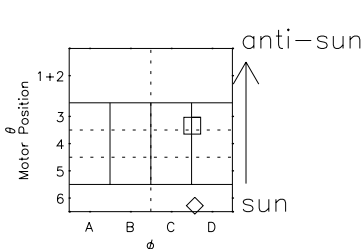

Galileo EPD Real Elevation Anisotropies 97289

Software Version: RTELEV_MEAN V 1.20
Data Production: 06-03-00
Plot Production: Sun Sep 16 05:19:27 2001
Color File: wondr3
Geofactor File: 1.1

- ◇ = Jupiter look direction
- = Corotation look direction