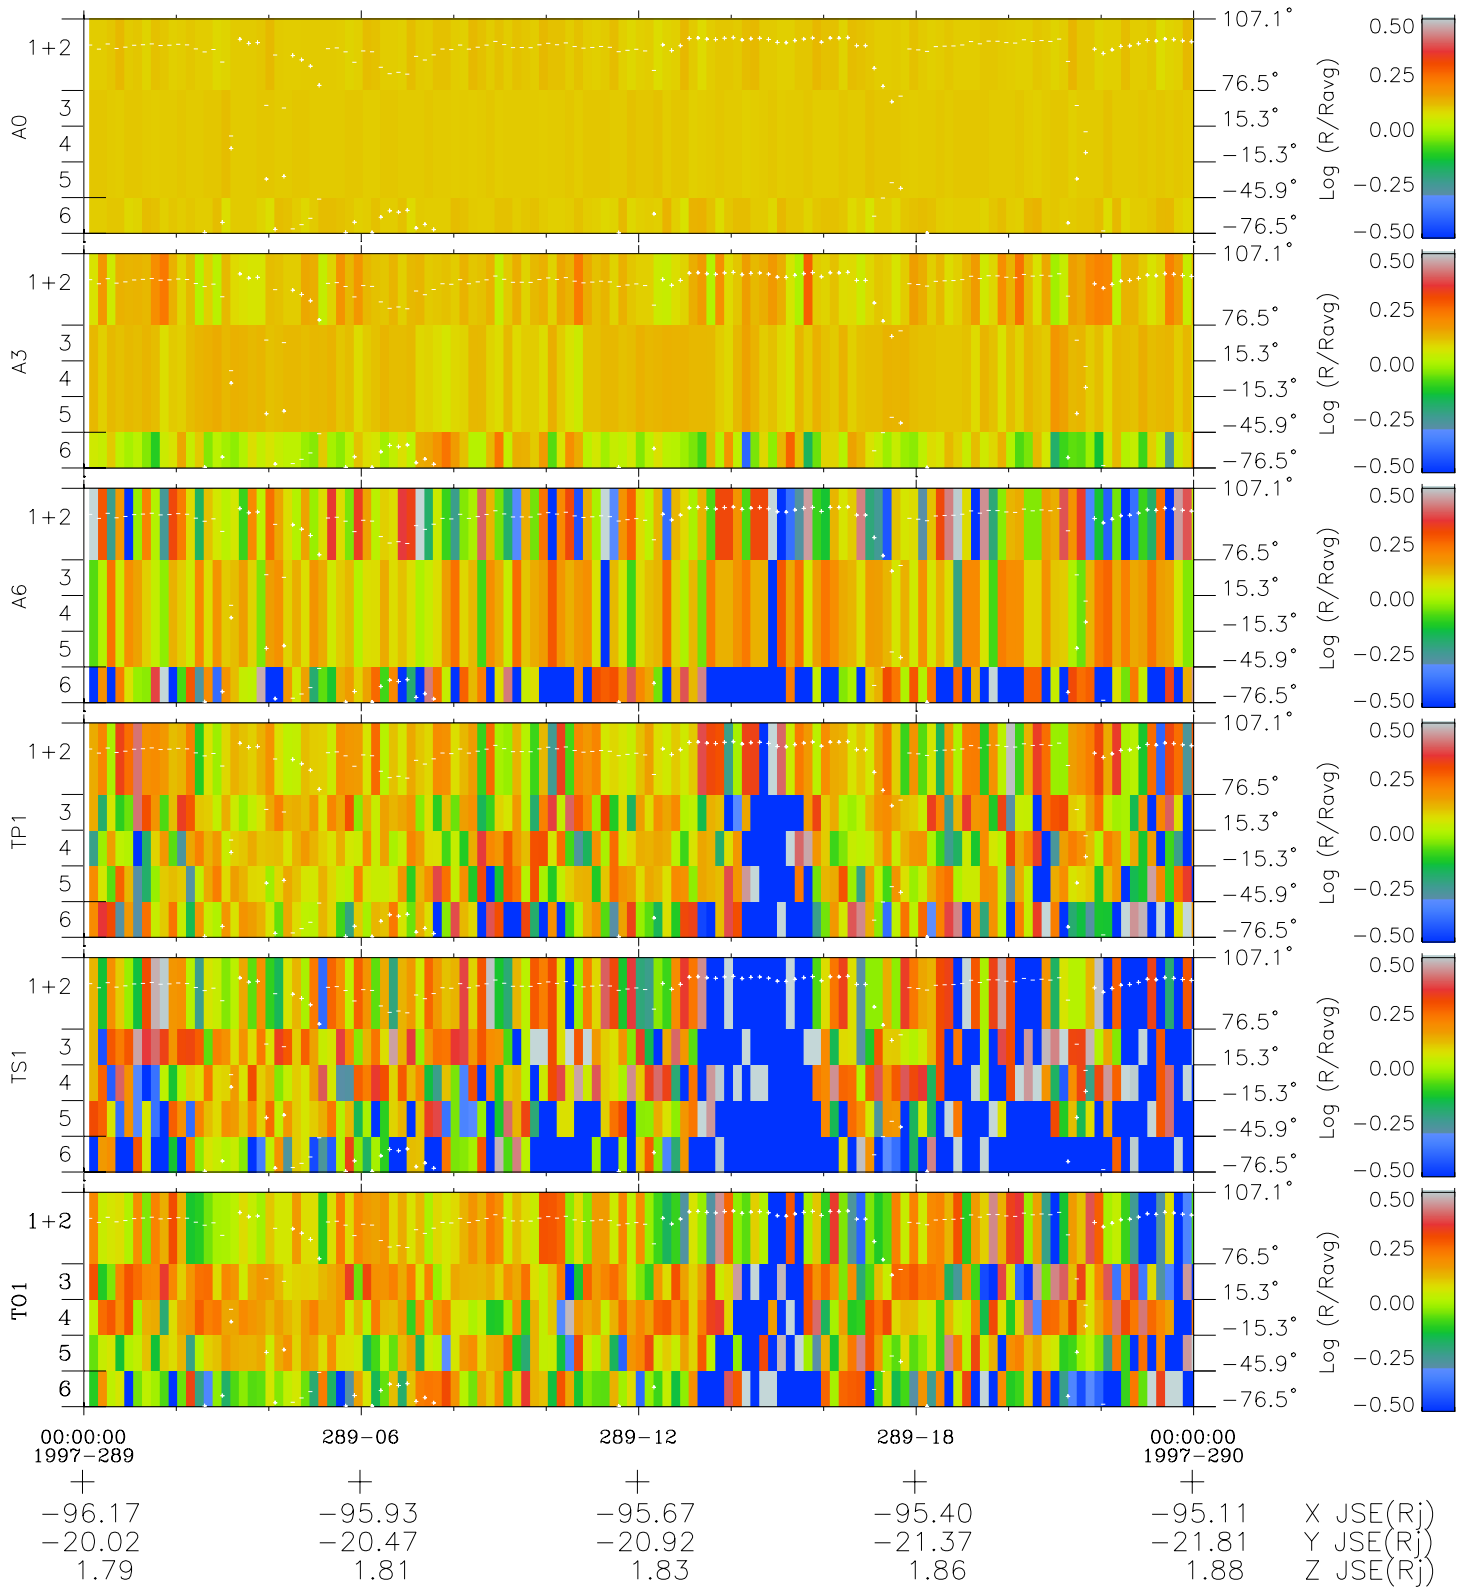

Galileo EPD Real Elevation Anisotropies 97289

Software Version: RTELEV_MEAN V 1.20
Data Production: 06-03-00
Plot Production: Sun Sep 16 05:19:27 2001
Color File: wondr3
Geofactor File: 1.1

- ◇ = Jupiter look direction
- = Corotation look direction