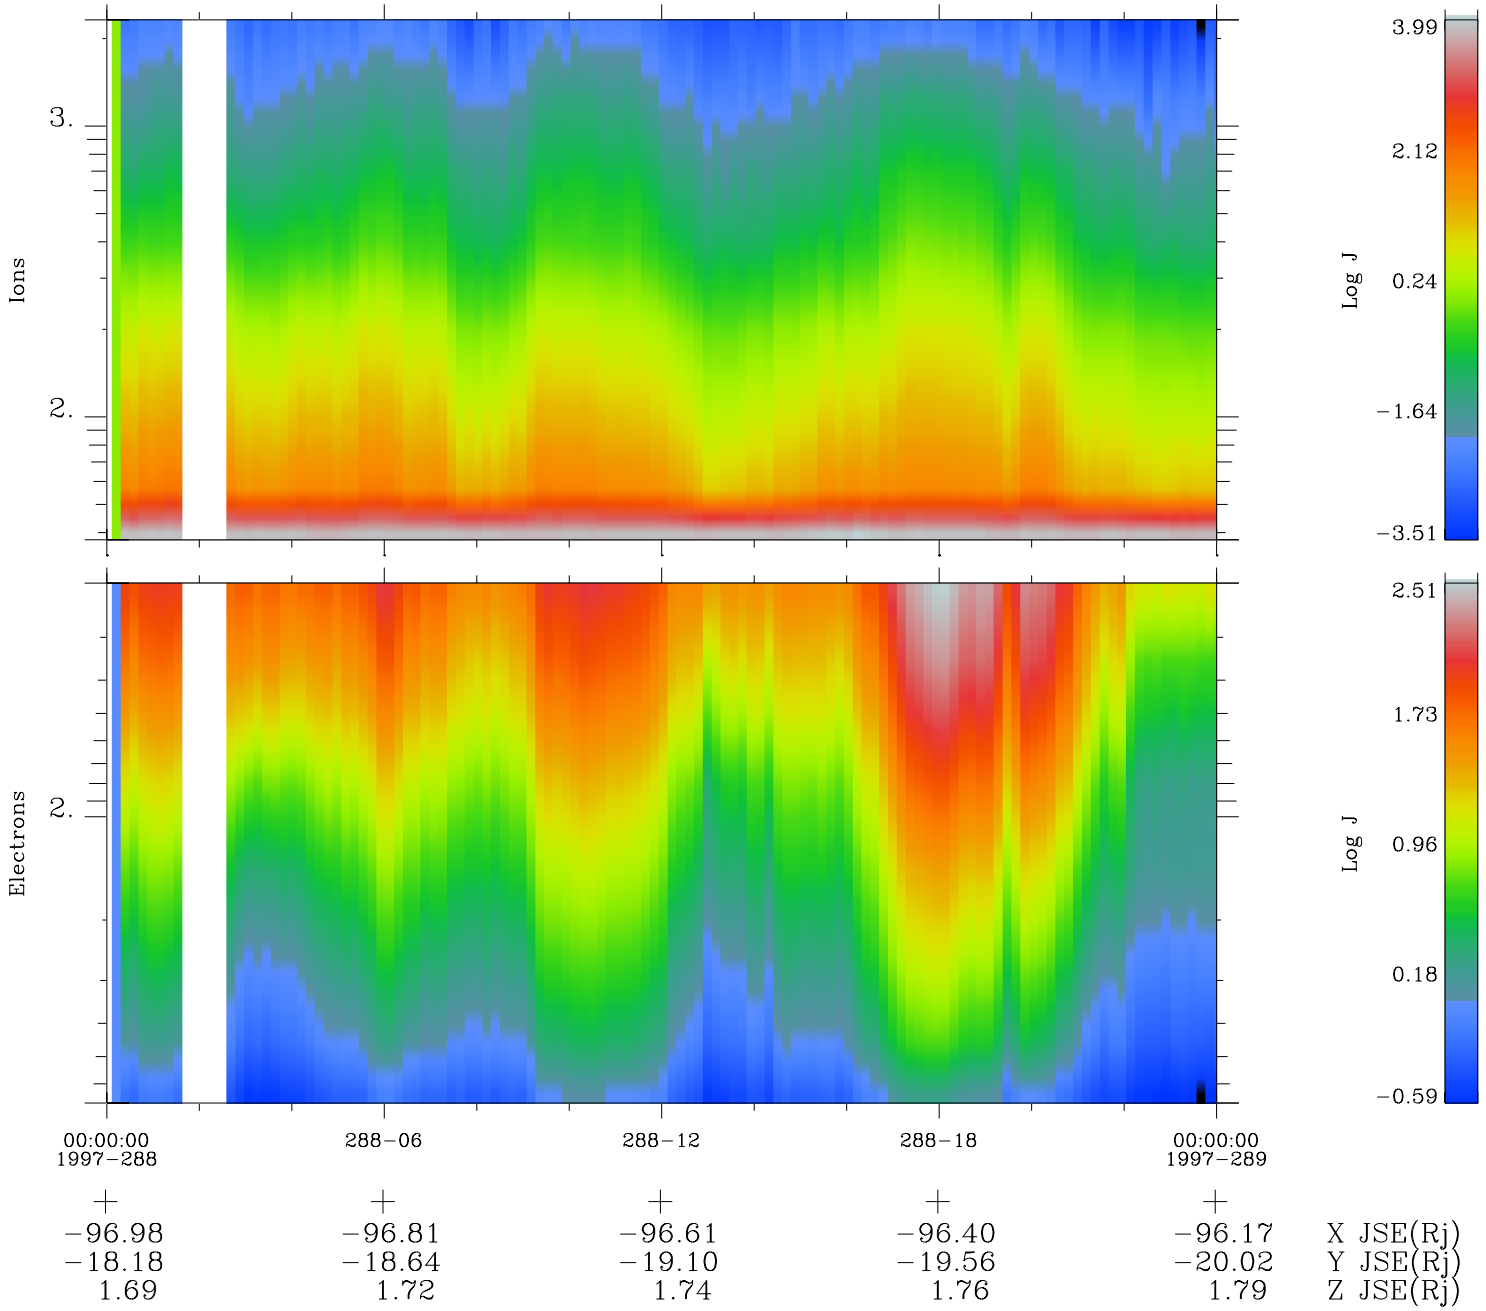

Galileo EPD Real Time Omni Spectrum 97288

Software Version: RTSPEC_OMNI V 1.20
 Data Production: 06-03-00
 Plot Production: Sun Sep 16 05:10:30 2001
 Color File: wondr3
 Geofactor File: 1.1

◇ = Jupiter look direction
 □ = Corotation look direction