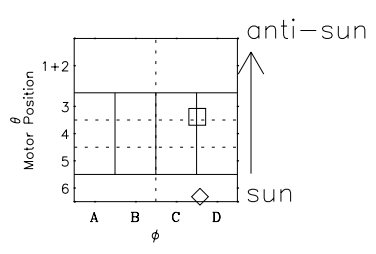

Galileo EPD Real Time Omni Spectrum 97288

Software Version: RTSPEC_OMNI V 1.20
 Data Production: 06-03-00
 Plot Production: Sun Sep 16 05:10:30 2001
 Color File: wondr3
 Geofactor File: 1.1

◇ = Jupiter look direction
 □ = Corotation look direction