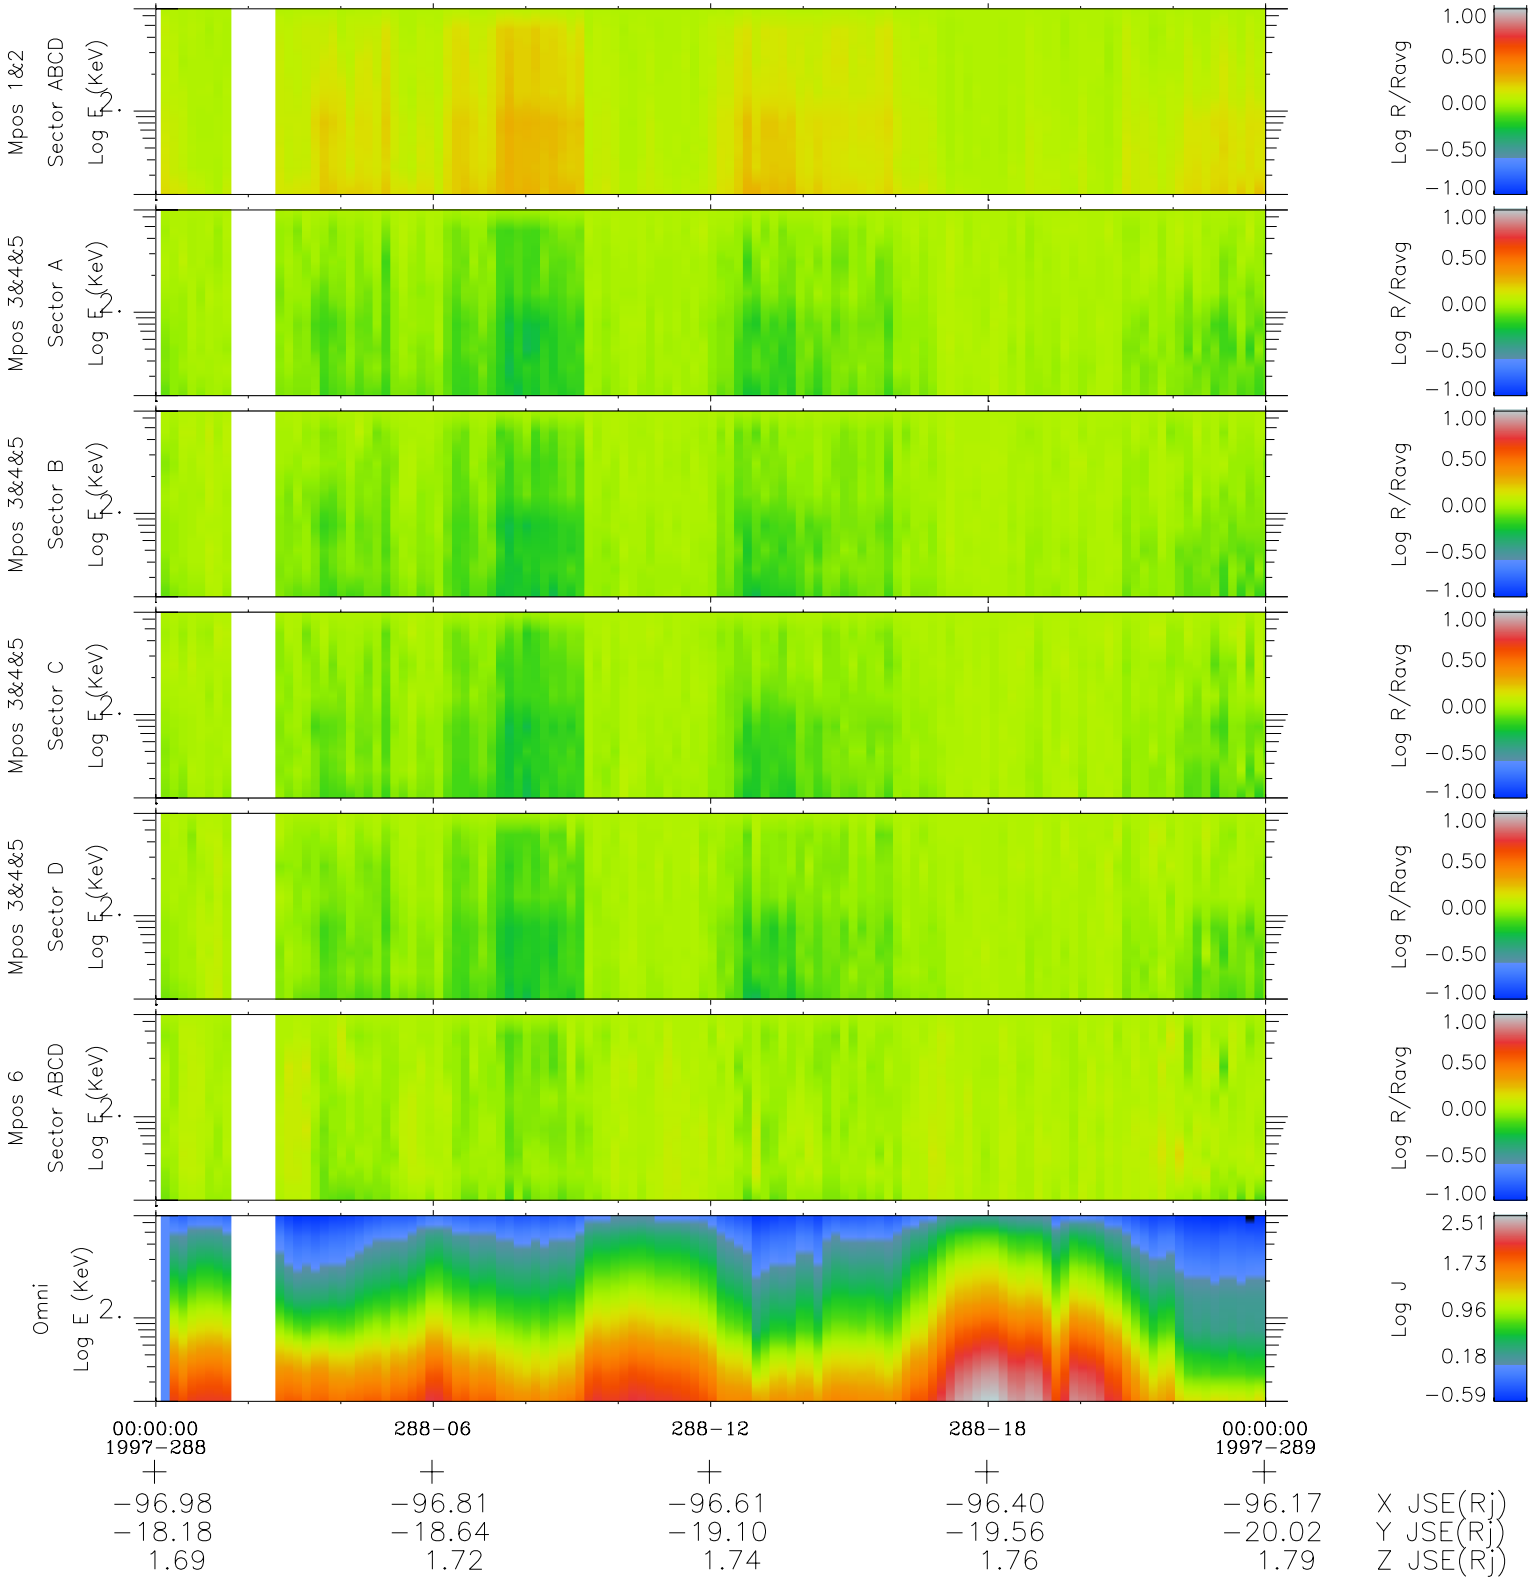

Galileo EPD Real Time R6 Electrons Spectra 97288

Software Version: RTSPEC_R6 V 1.20
 Data Production: 06-03-00
 Plot Production: Sun Sep 16 05:10:24 2001
 Color File: wondr3
 Geofactor File: 1.1

- ◇ = Jupiter look direction
- = Corotation look direction