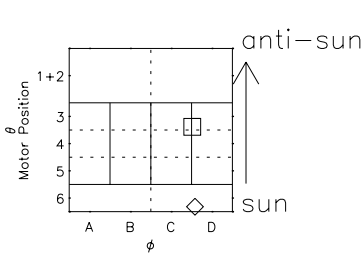

Galileo EPD Real Time R6 Electrons Spectra 97288

Software Version: RTSPEC_R6 V 1.20
 Data Production: 06-03-00
 Plot Production: Sun Sep 16 05:10:24 2001
 Color File: wondr3
 Geofactor File: 1.1

- ◇ = Jupiter look direction
- = Corotation look direction