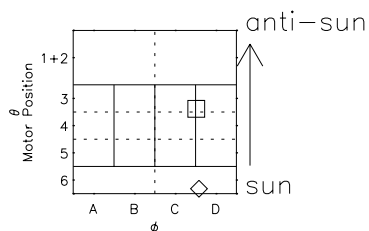

Galileo EPD Real Time R6 Ions Spectra 97288

Software Version: RTSPEC_R6 V 1.20
 Data Production: 06-03-00
 Plot Production: Sun Sep 16 05:10:17 2001
 Color File: wondr3
 Geofactor File: 1.1

- ◇ = Jupiter look direction
- = Corotation look direction