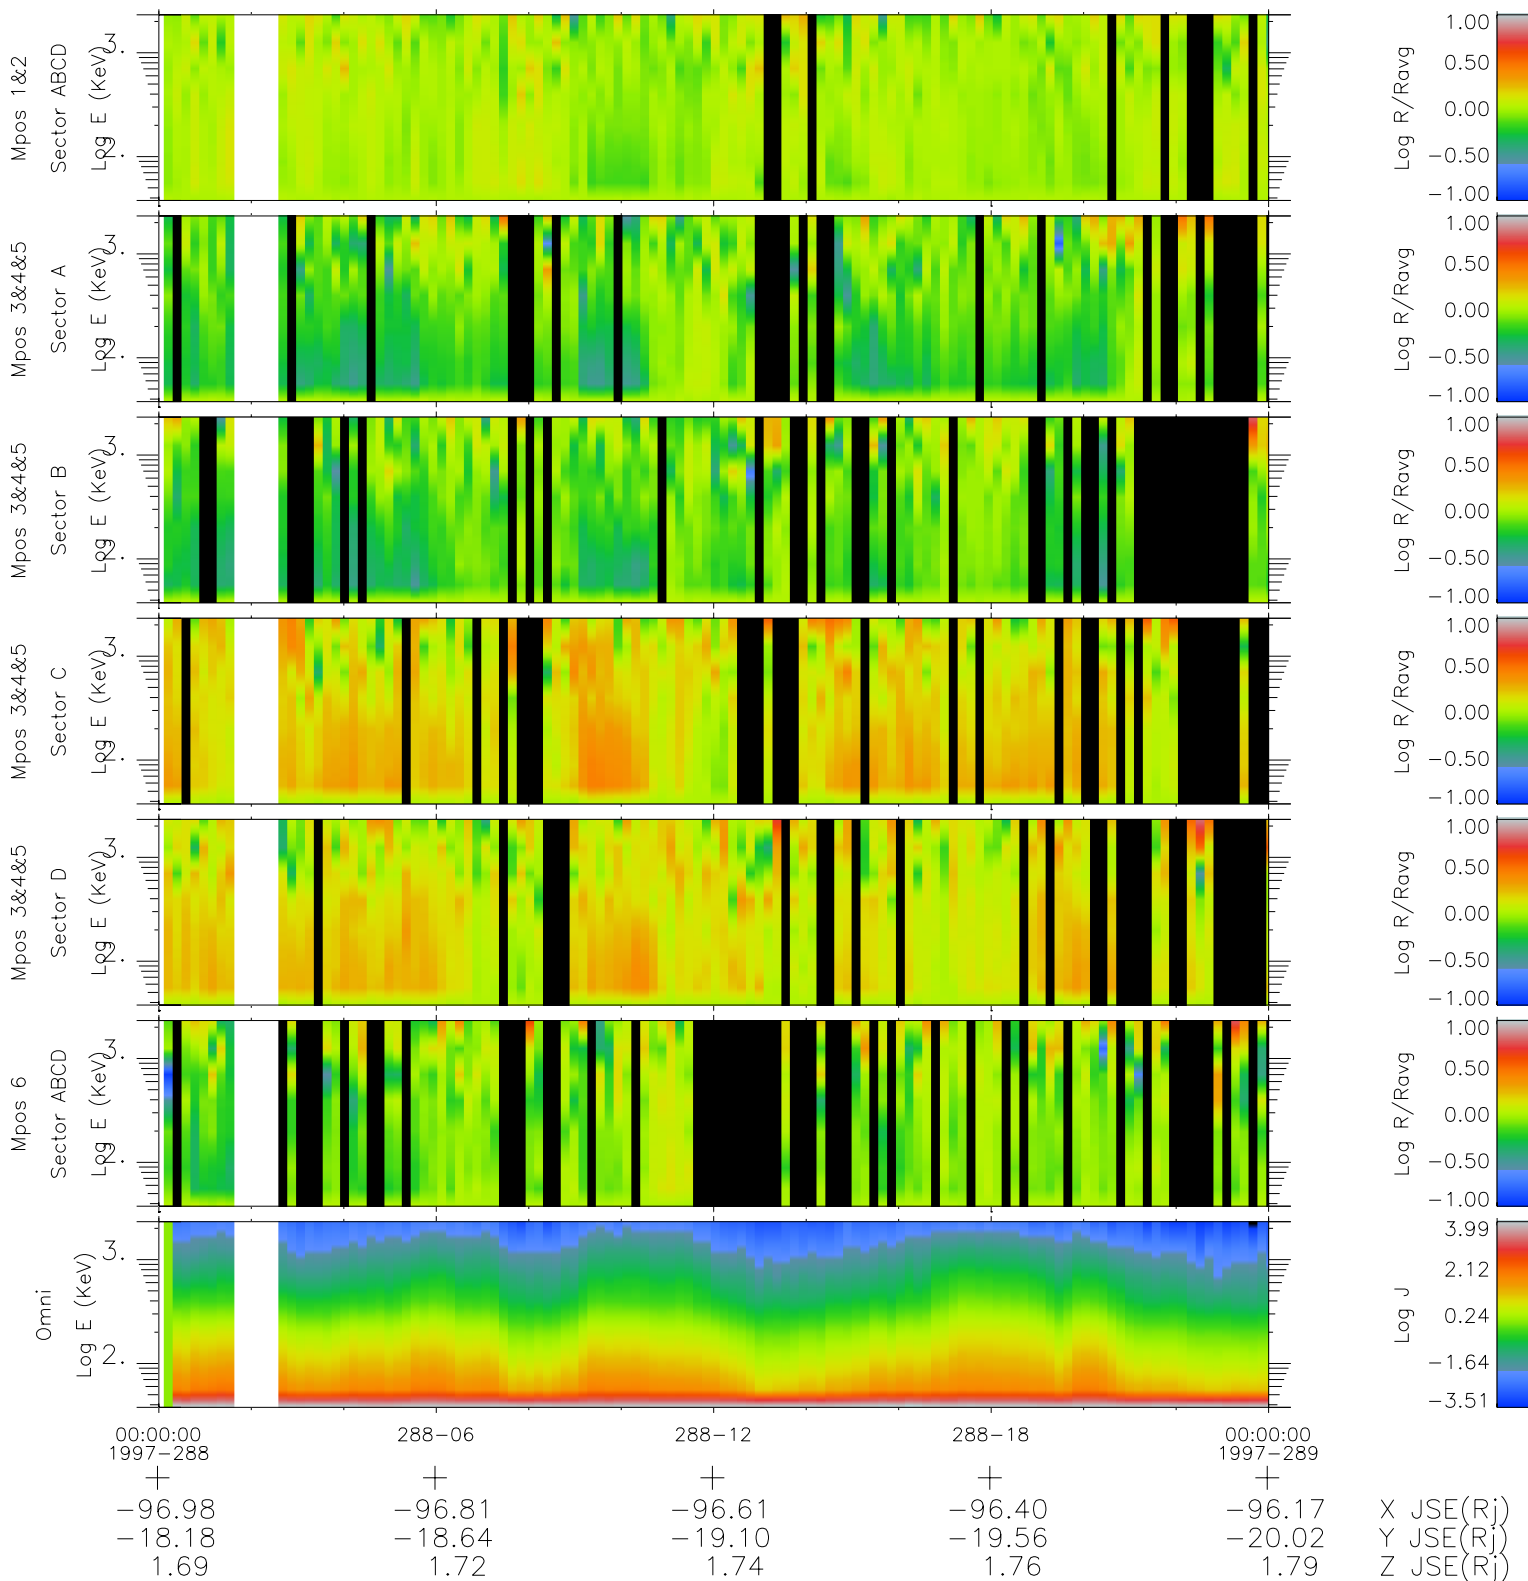

Galileo EPD Real Time R6 Ions Spectra 97288

Software Version: RTSPEC_R6 V 1.20
 Data Production: 06-03-00
 Plot Production: Sun Sep 16 05:10:17 2001
 Color File: wondr3
 Geofactor File: 1.1

- ◇ = Jupiter look direction
- = Corotation look direction