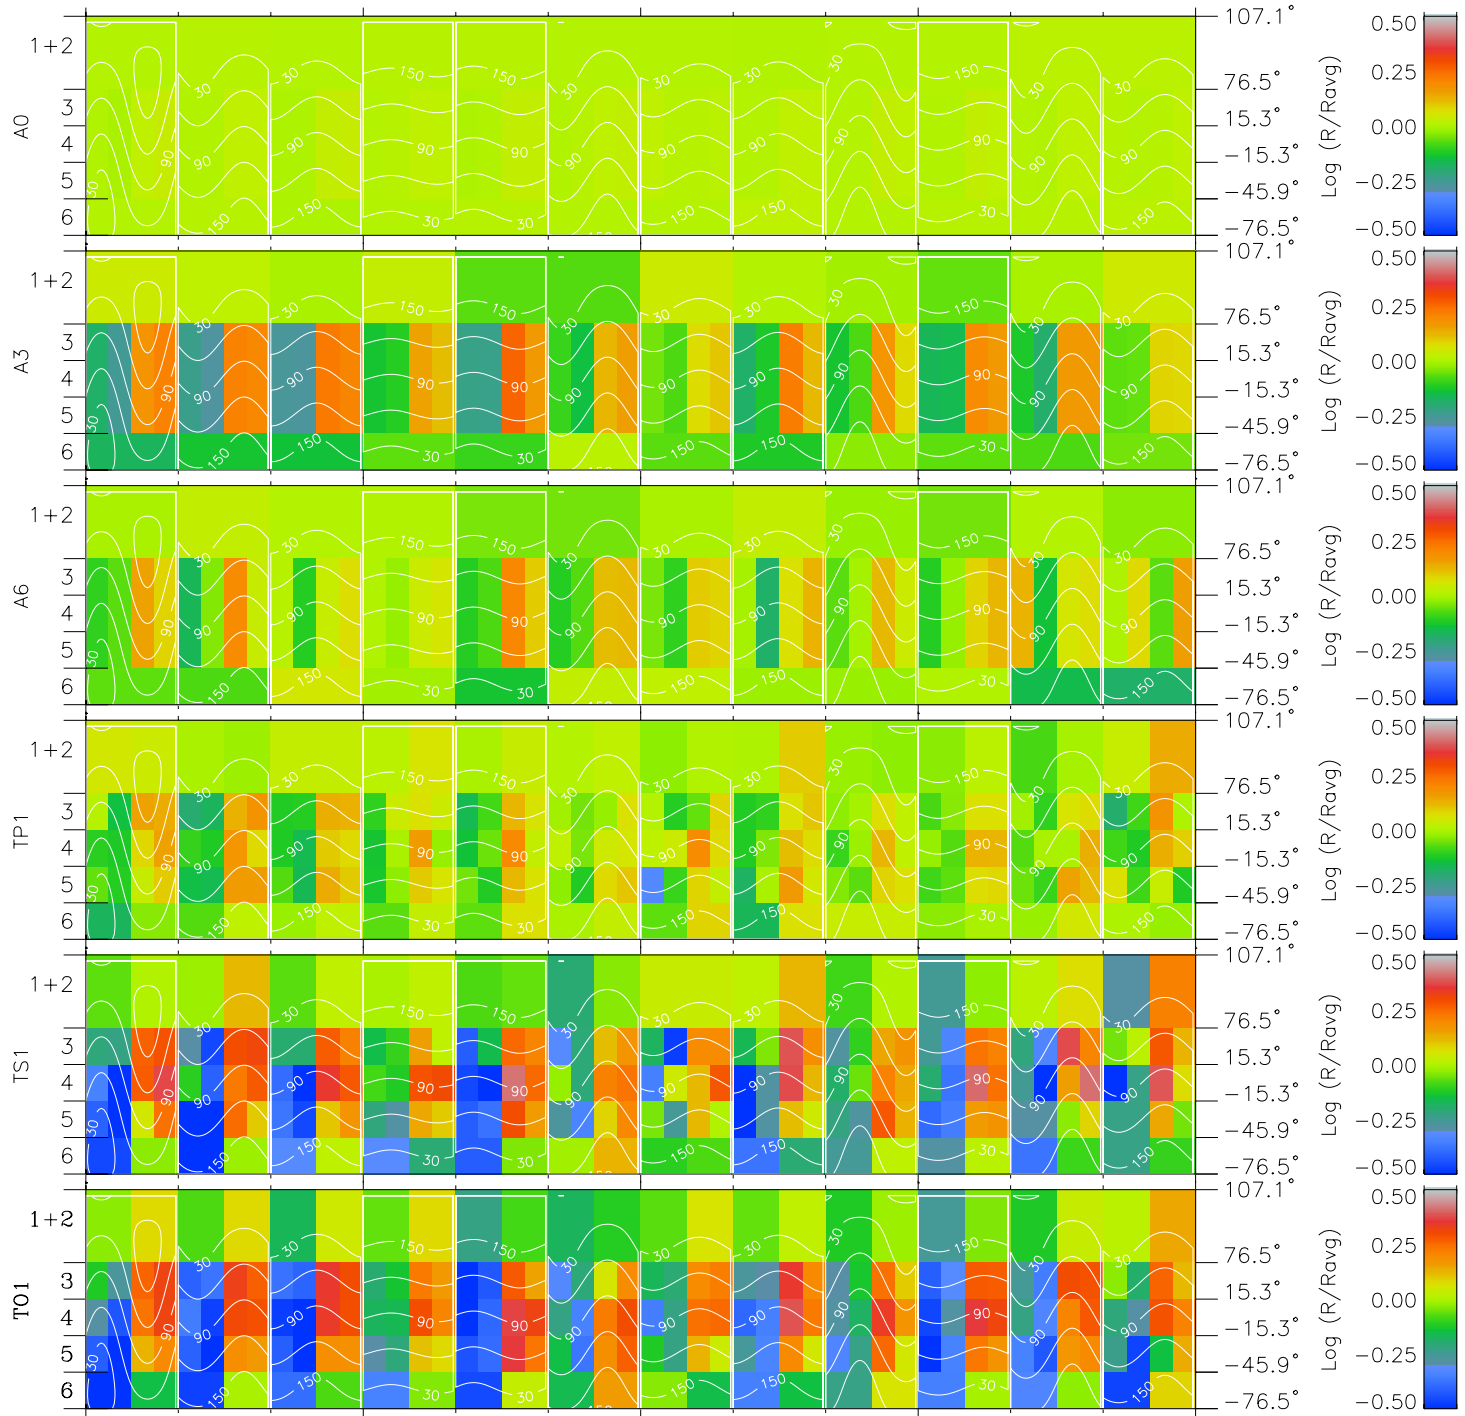

Galileo EPD Real Time All-Sky Anisotropies 97288

Software Version: RTSKY_MEAN V 1.20
 Data Production: 06-03-00
 Plot Production: Sun Sep 16 05:10:38 2001
 Color File: wondr3
 Geofactor File: 1.1

00:00:00 1997-288	288-06	288-12	288-18	00:00:00 1997-289	X JSE(R _j)
+	+	+	+	+	
-96.98	-96.81	-96.61	-96.40	-96.17	Y JSE(R _j)
-18.18	-18.64	-19.10	-19.56	-20.02	Z JSE(R _j)
1.69	1.72	1.74	1.76	1.79	

- ◇ = Jupiter look direction
- = Corotation look direction