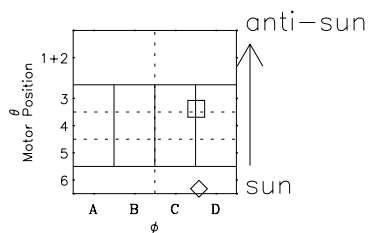

Galileo EPD Real-Time Omni 97288

Software Version: RTLINE_OMNI V 1.20
Data Production: 06-03-00
Plot Production: Sun Sep 16 05:12:31 2001

- ◇ = Jupiter look direction
- = Corotation look direction