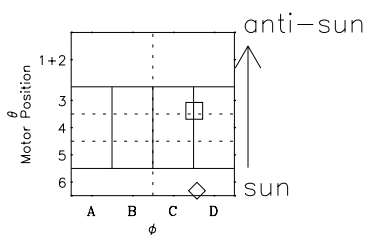

Galileo EPD Real-Time Six-Sector 97288

Software Version: RTLINE_R6 V 1.20
Data Production: 06-03-00
Plot Production: Sun Sep 16 05:12:39 2001

◇ = Jupiter look direction
□ = Corotation look direction