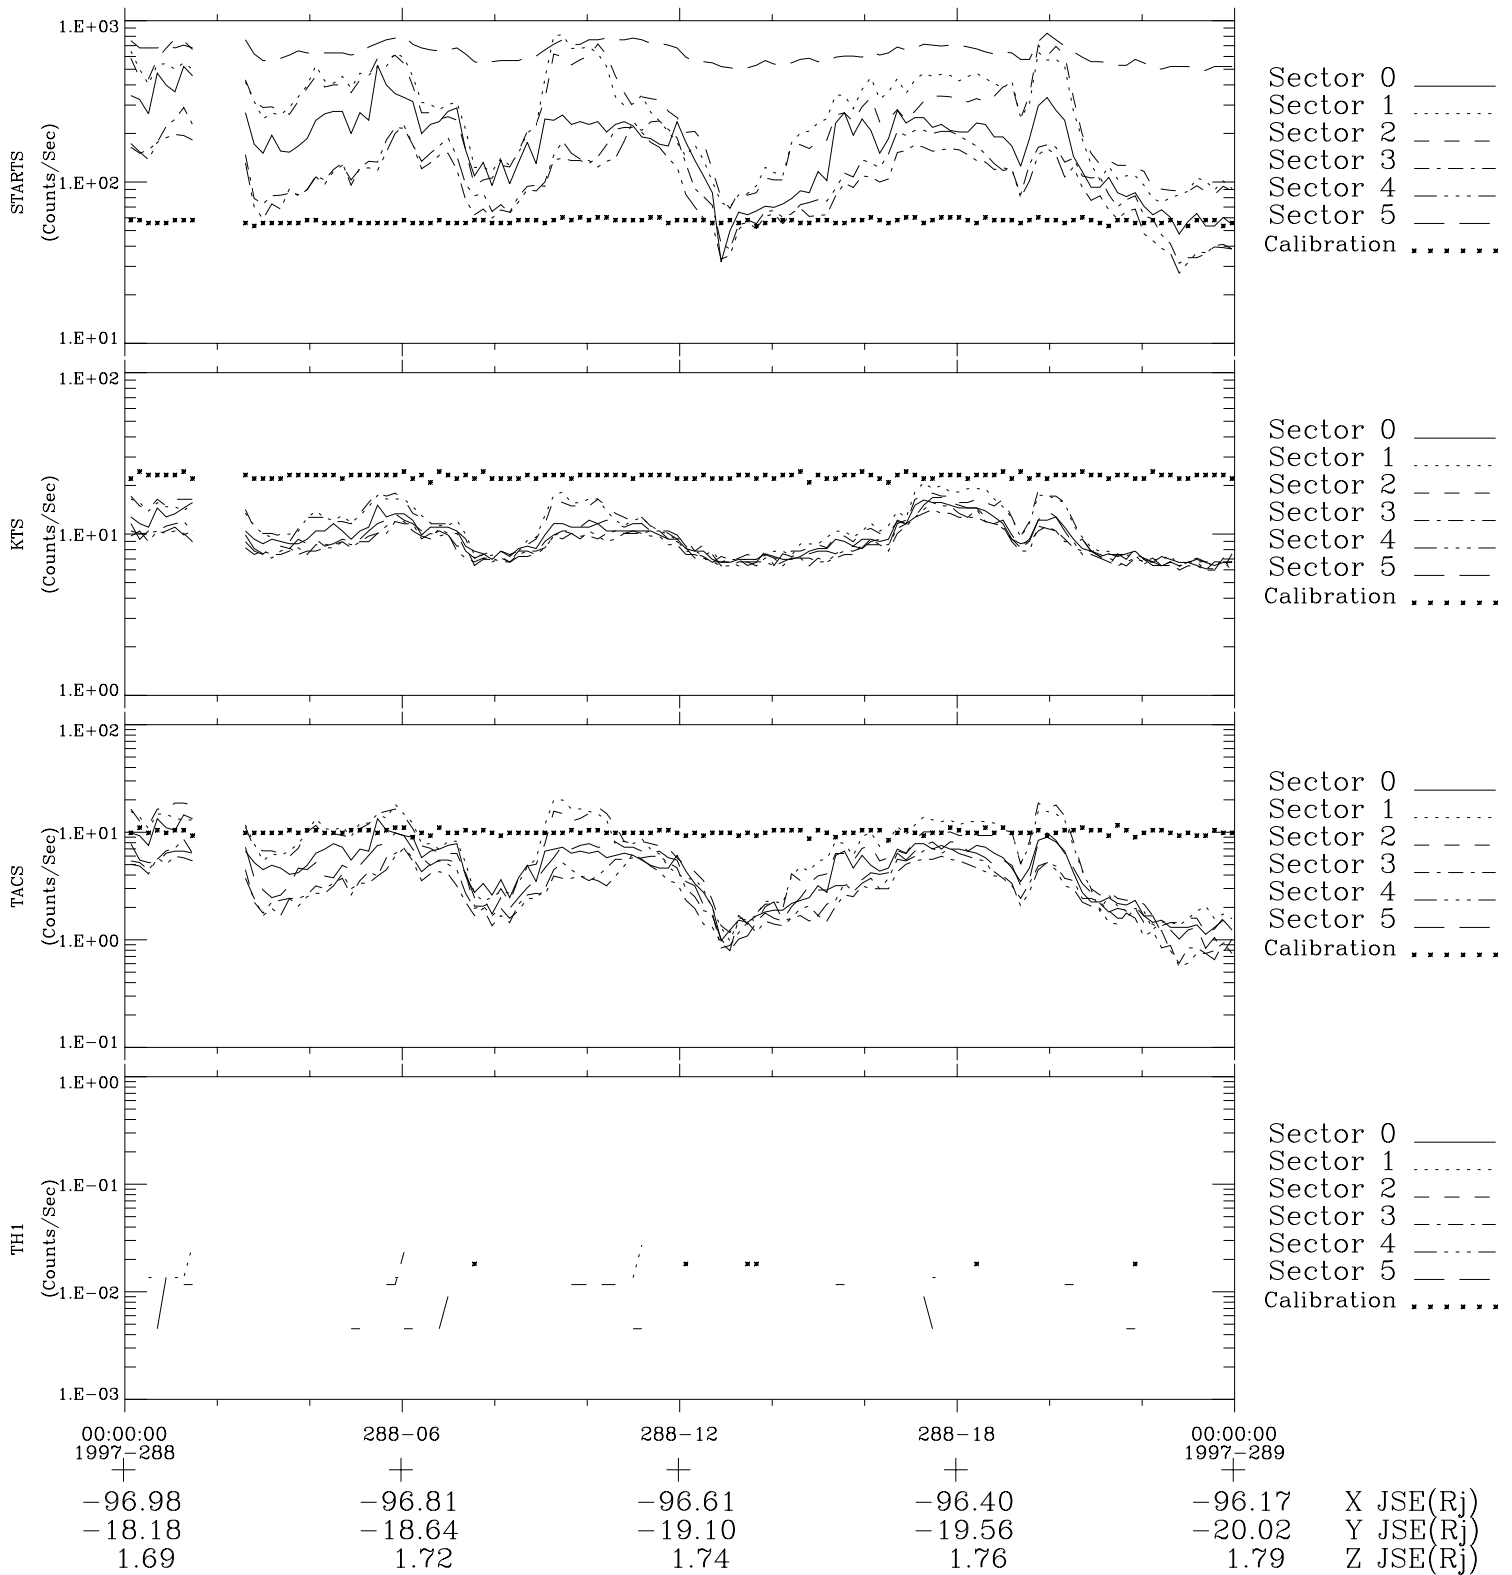

Galileo EPD Real-Time Six-Sector 97288

Software Version: RTLINE_R6 V 1.20
Data Production: 06-03-00
Plot Production: Sun Sep 16 05:12:39 2001

◇ = Jupiter look direction
□ = Corotation look direction