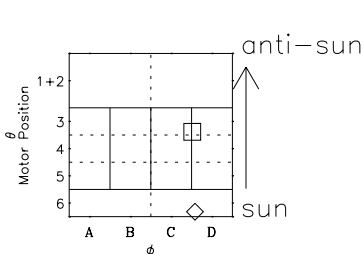

Galileo EPD Real-Time Six-Sector 97288

Software Version: RTLINE_R6 V 1.20
Data Production: 06-03-00
Plot Production: Sun Sep 16 05:12:39 2001

◇ = Jupiter look direction
□ = Corotation look direction