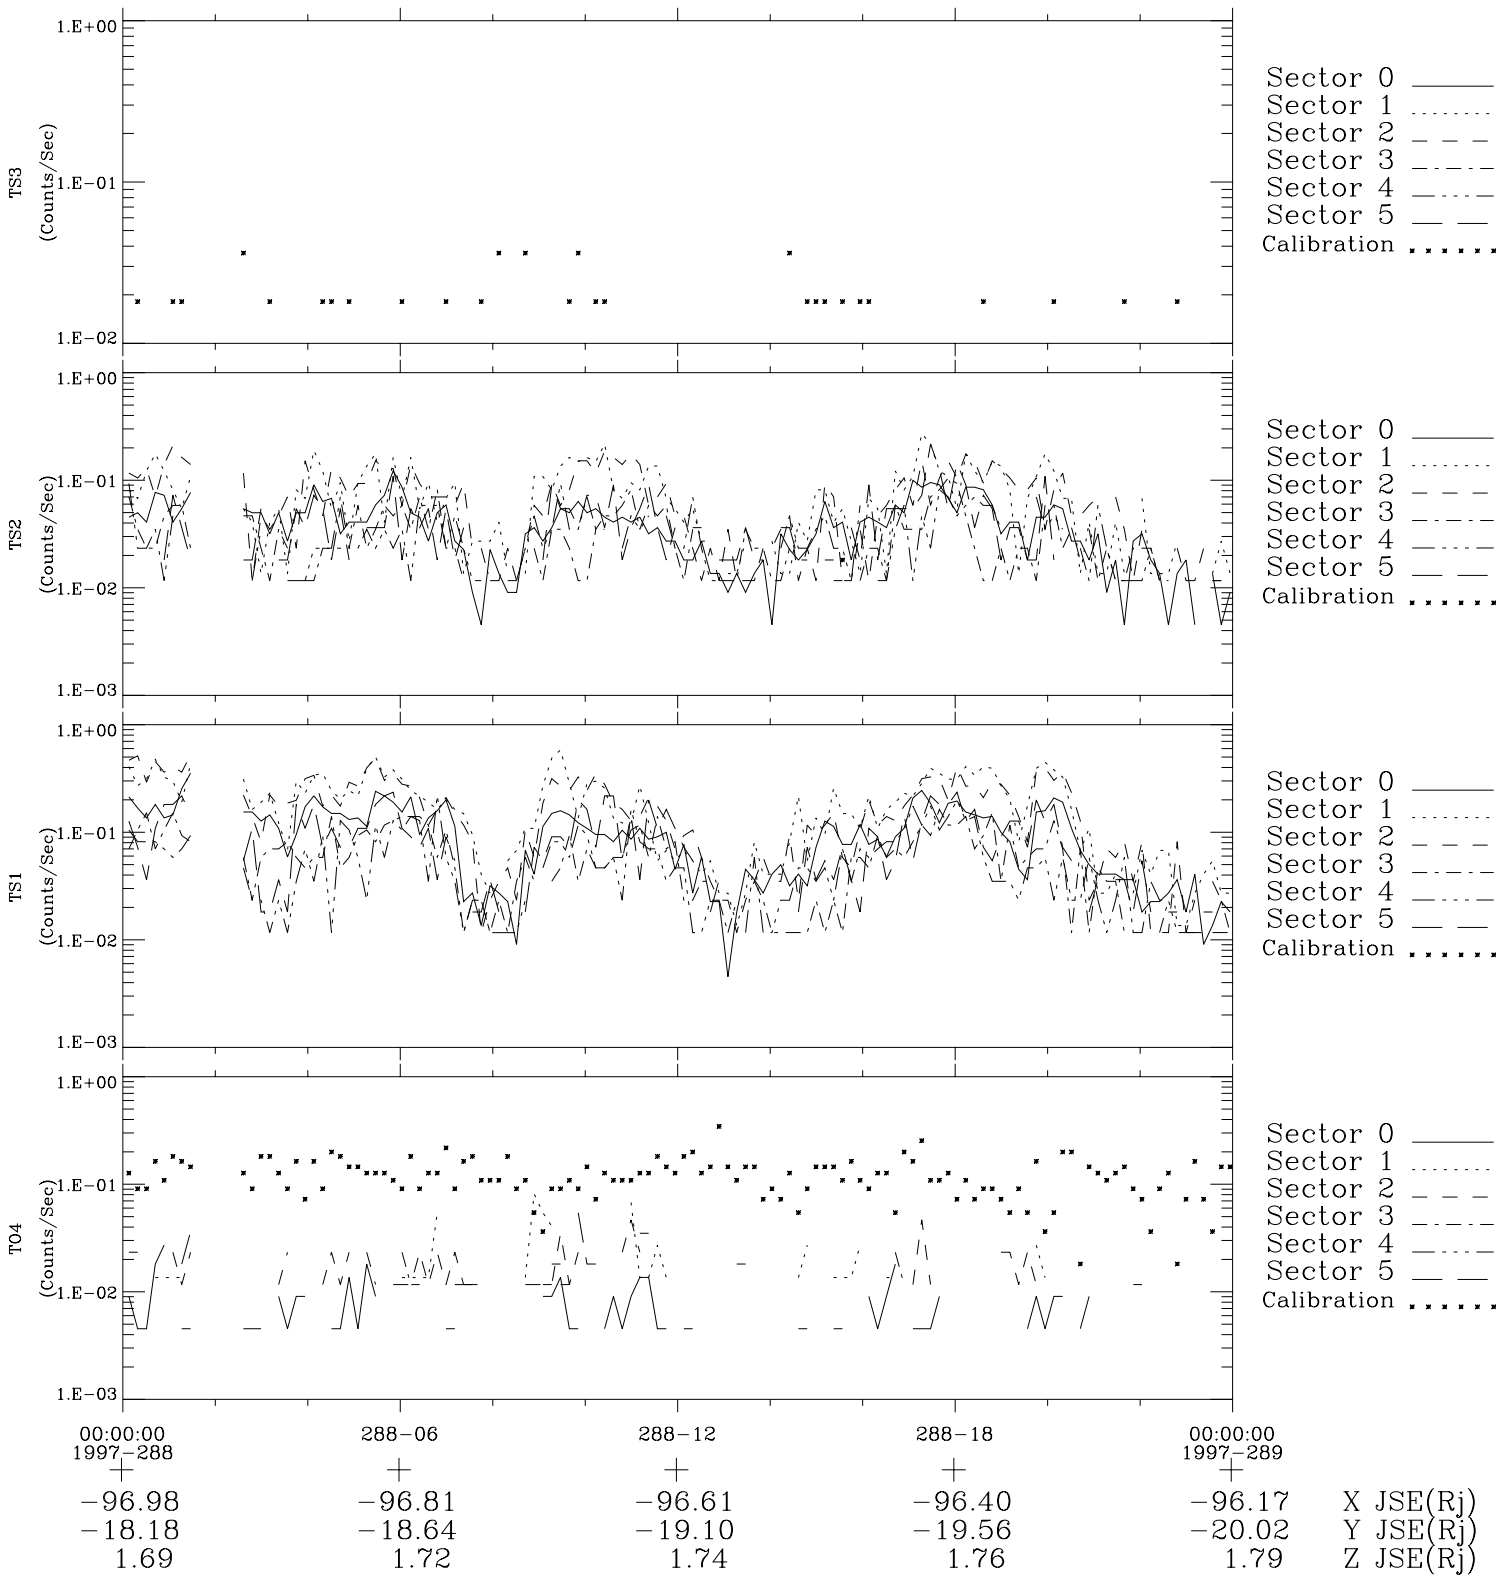

Galileo EPD Real-Time Six-Sector 97288

Software Version: RTLINE_R6 V 1.20
Data Production: 06-03-00
Plot Production: Sun Sep 16 05:12:39 2001

◇ = Jupiter look direction
□ = Corotation look direction