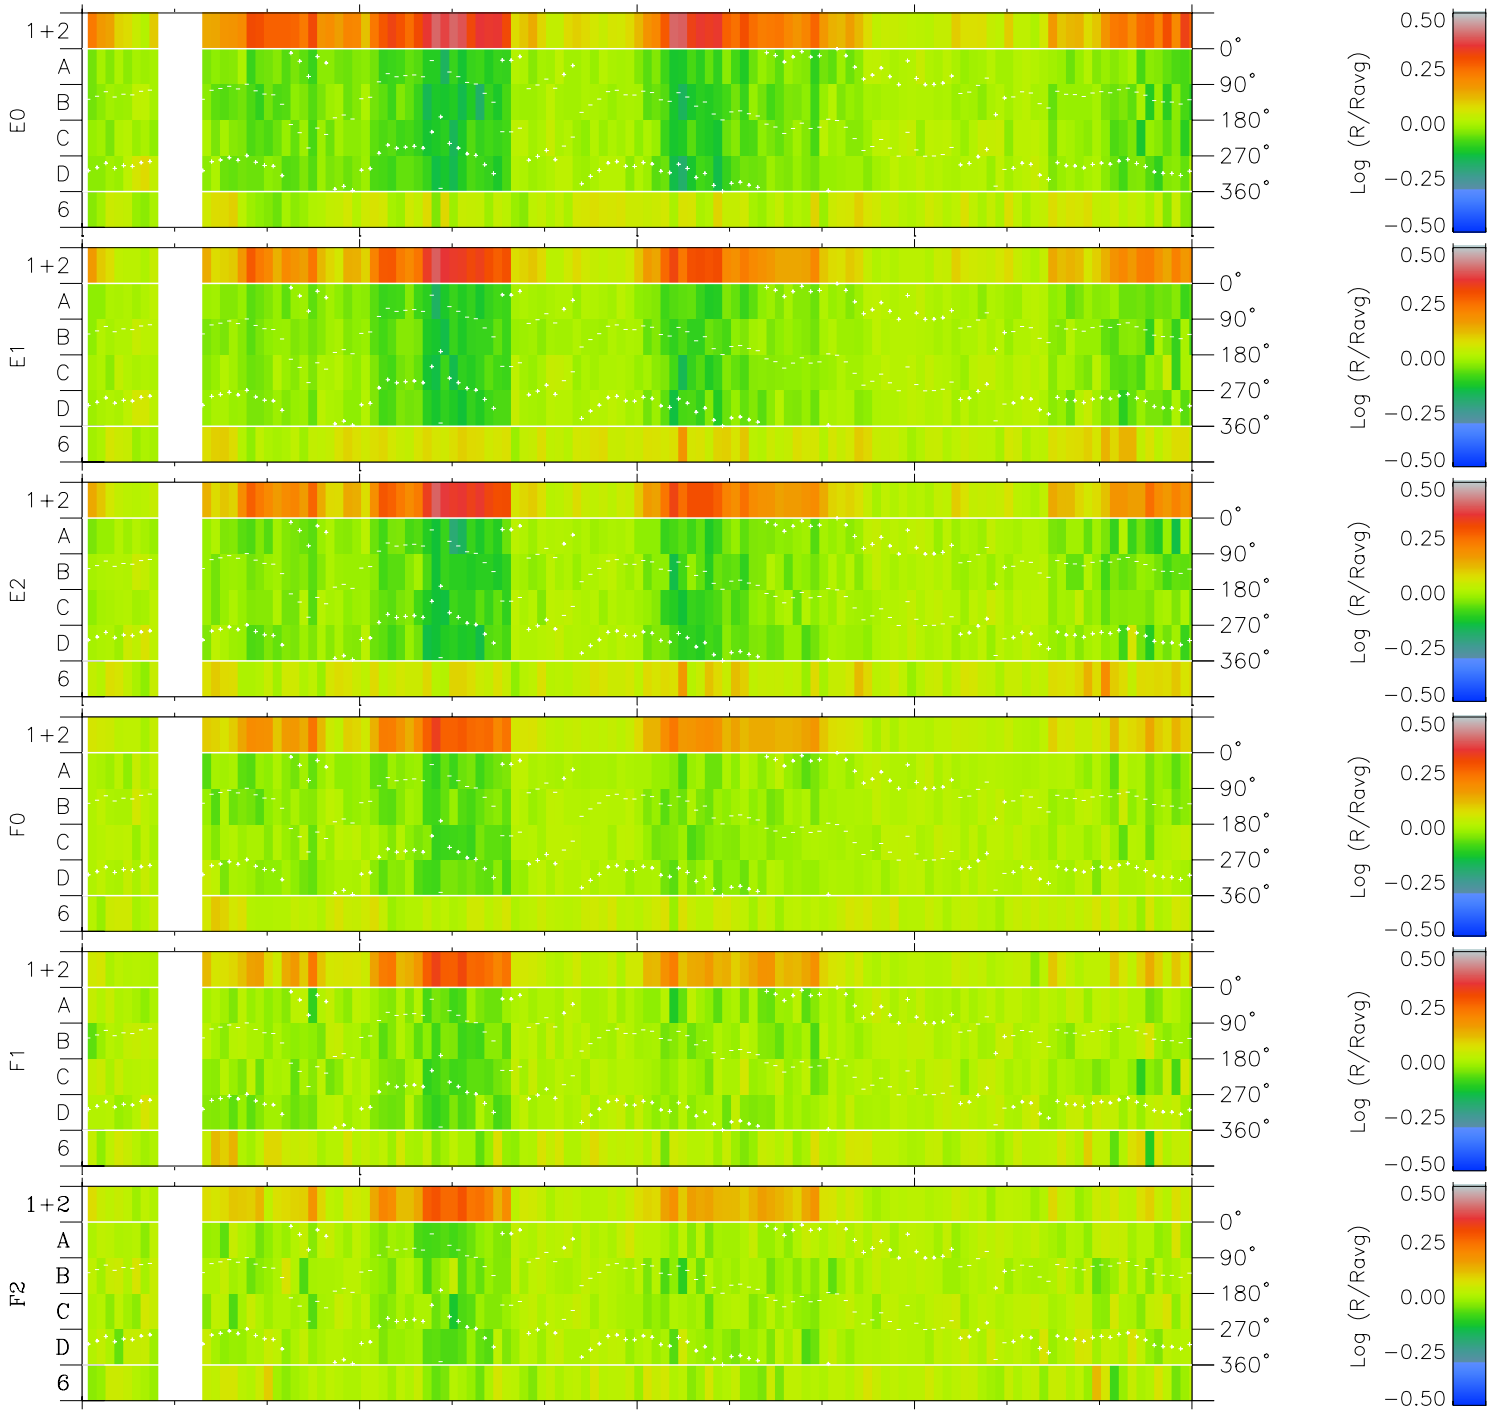

# Galileo EPD Real Time Azimuth Anisotropies 97288

Software Version: RTAZIM\_MEAN V 1.20  
 Data Production: 06-03-00  
 Plot Production: Sun Sep 16 05:12:02 2001  
 Color File: wondr3  
 Geofactor File: 1.1

00:00:00 1997-288	288-06	288-12	288-18	00:00:00 1997-289	
+	+	+	+	+	X JSE(R <sub>j</sub> )
-96.98	-96.81	-96.61	-96.40	-96.17	Y JSE(R <sub>j</sub> )
-18.18	-18.64	-19.10	-19.56	-20.02	Z JSE(R <sub>j</sub> )
1.69	1.72	1.74	1.76	1.79	

- ◇ = Jupiter look direction
- = Corotation look direction