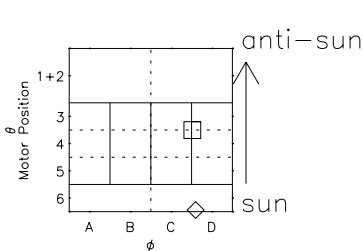

Galileo EPD Real Time R6 Ions Spectra 97285

Software Version: RTSPEC_R6 V 1.20
 Data Production: 06-03-00
 Plot Production: Sun Sep 16 04:45:39 2001
 Color File: wondr3
 Geofactor File: 1.1

- ◇ = Jupiter look direction
- = Corotation look direction