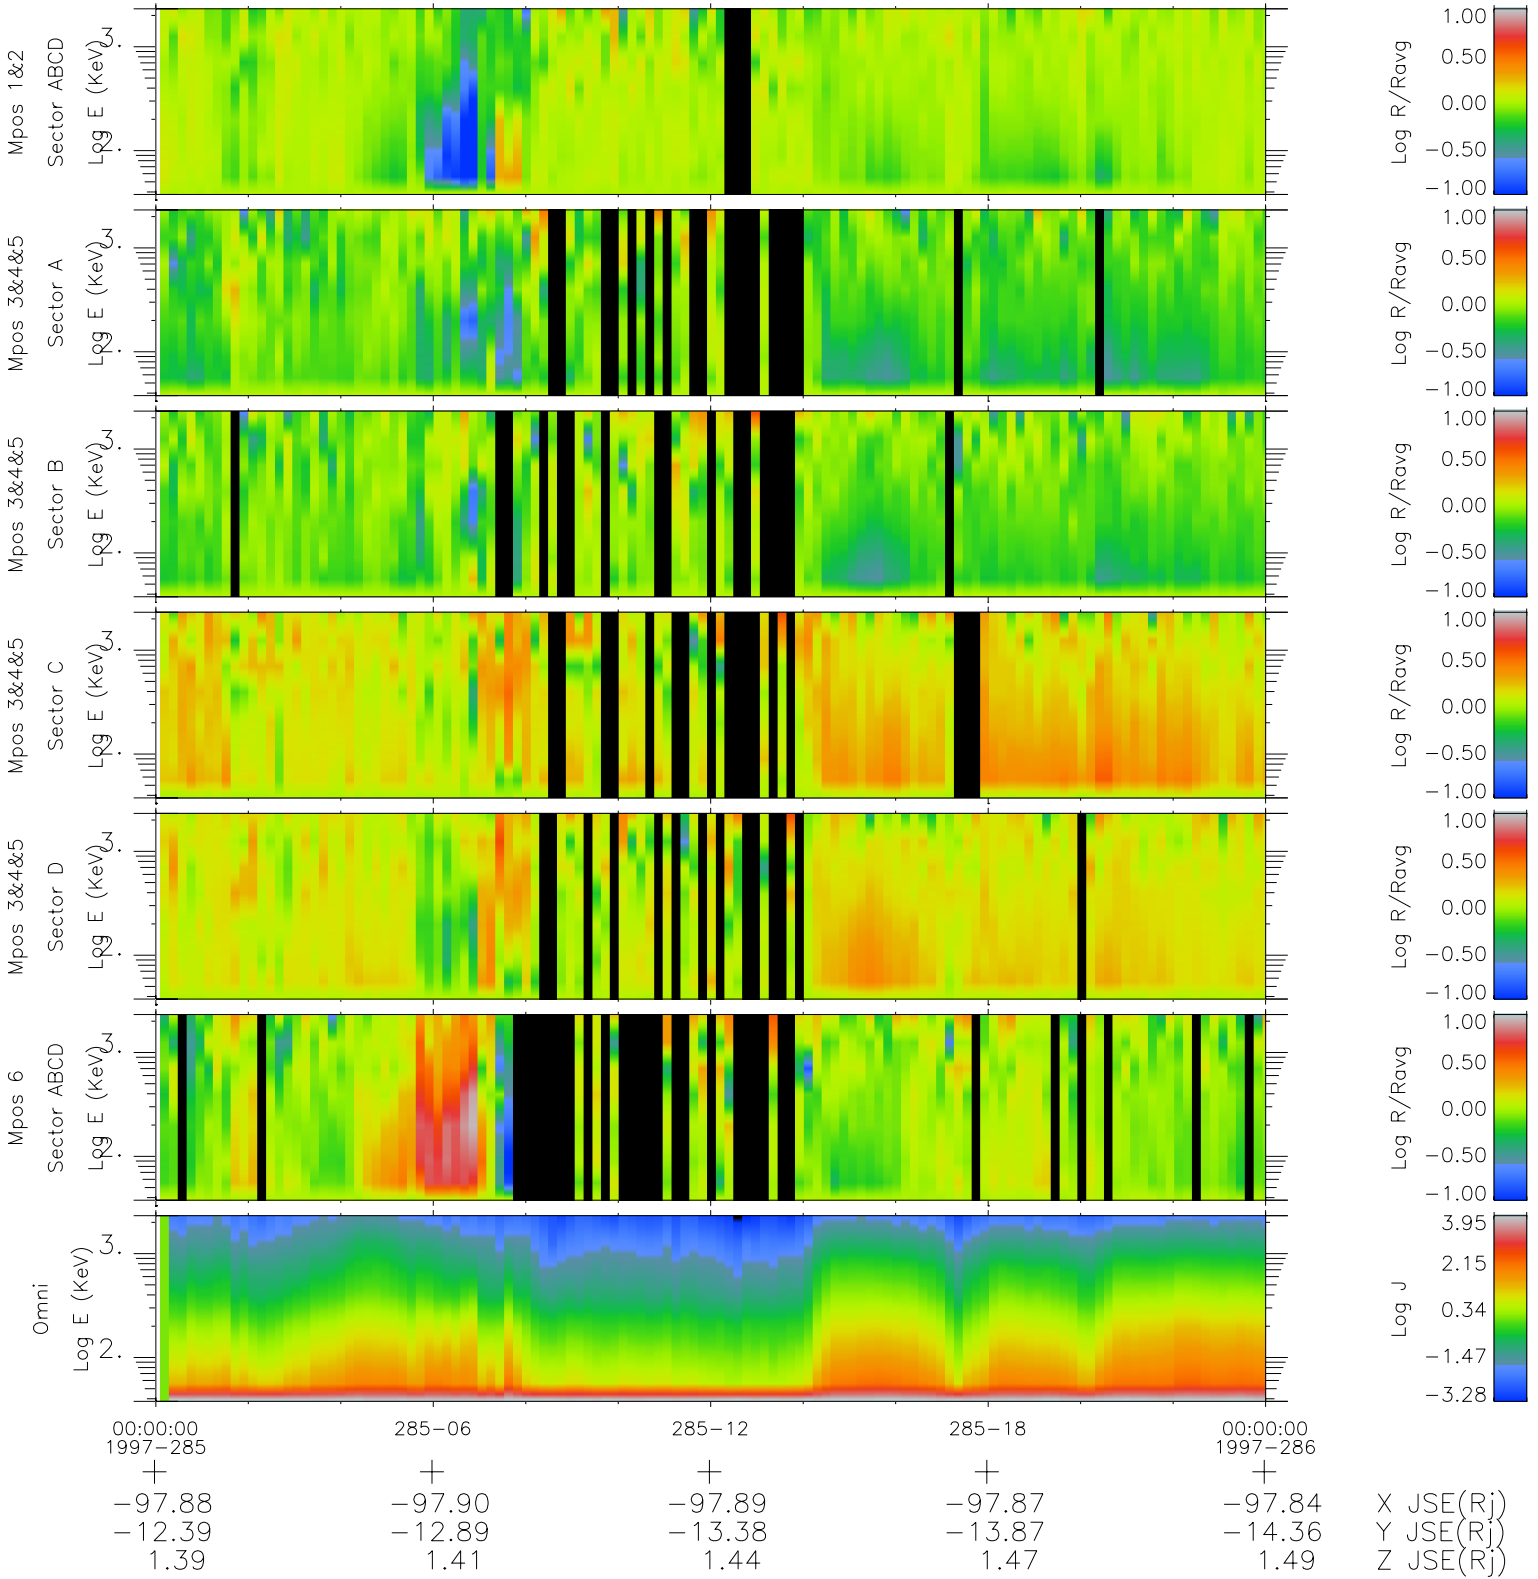

Galileo EPD Real Time R6 Ions Spectra 97285

Software Version: RTSPEC_R6 V 1.20
 Data Production: 06-03-00
 Plot Production: Sun Sep 16 04:45:39 2001
 Color File: wondr3
 Geofactor File: 1.1

- ◇ = Jupiter look direction
- = Corotation look direction