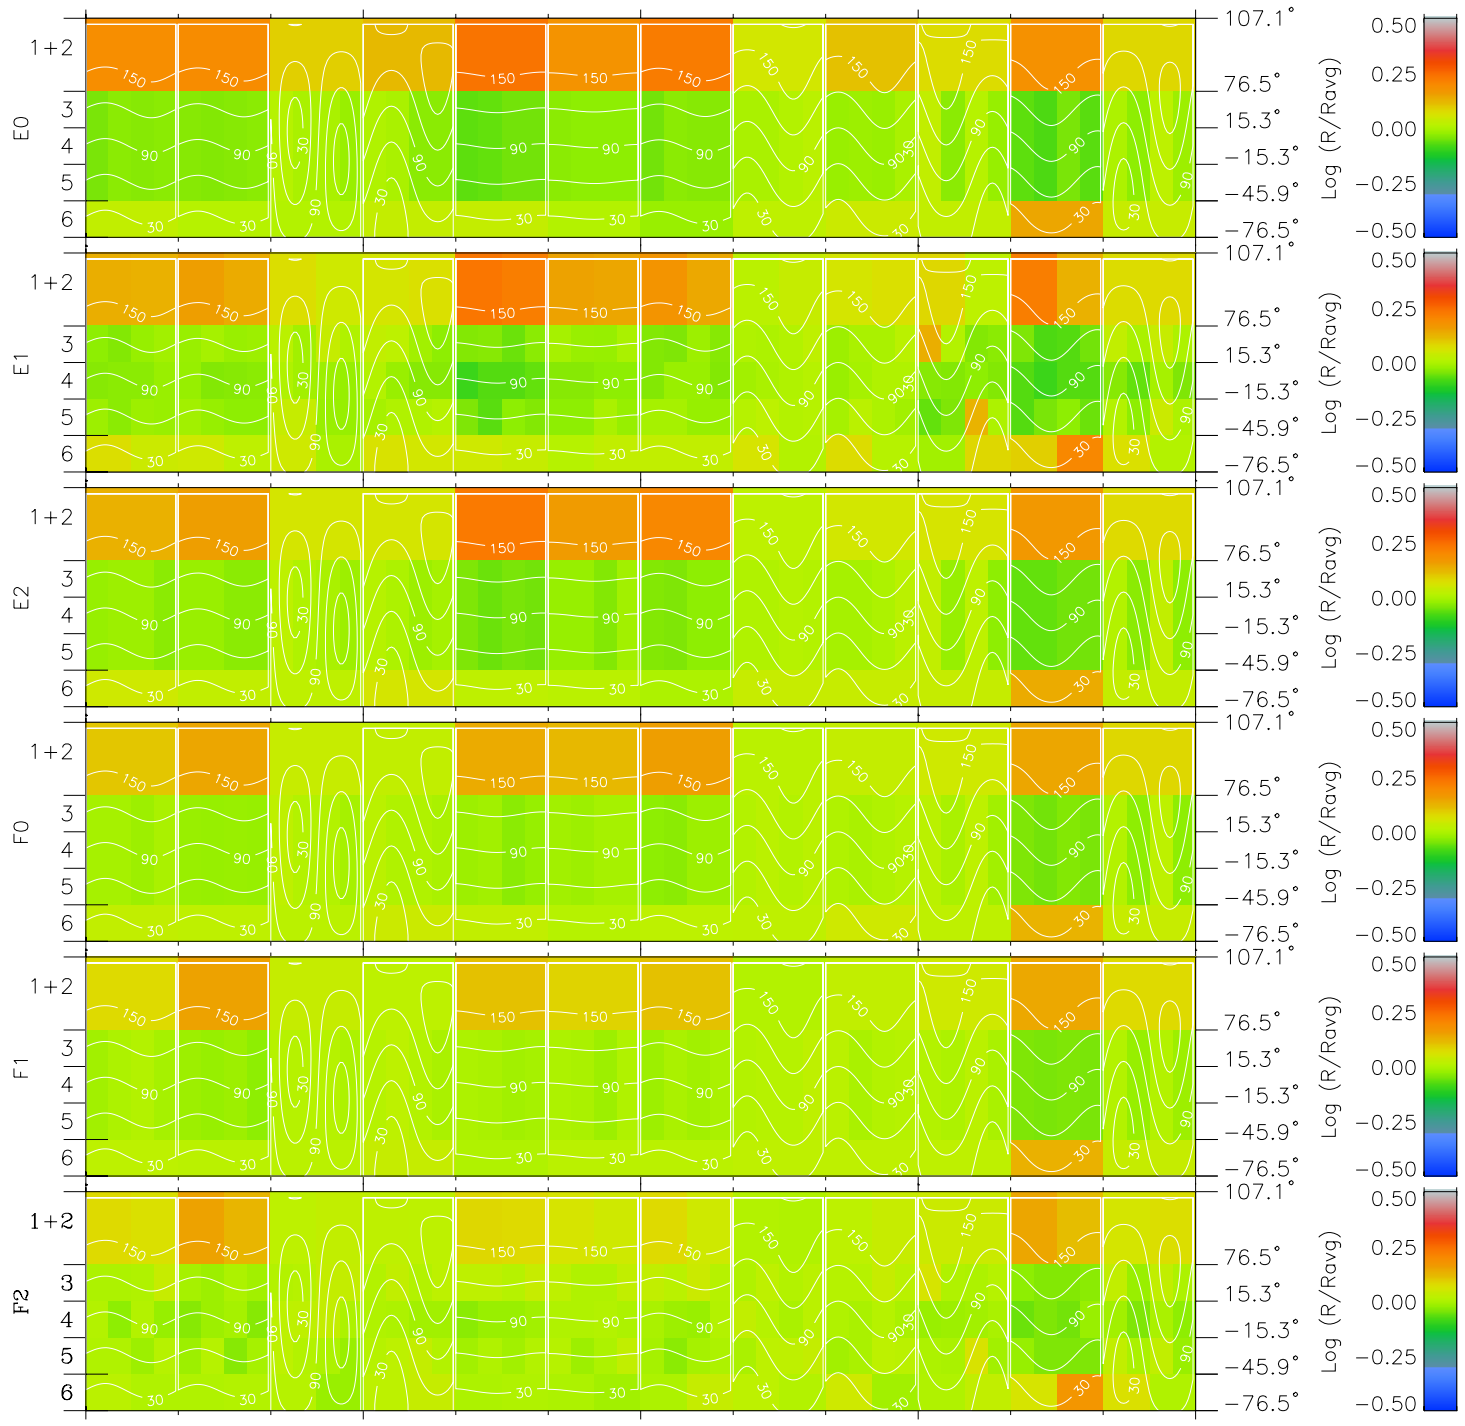

Galileo EPD Real Time All-Sky Anisotropies 97285

Software Version: RTSKY_MEAN V 1.20
 Data Production: 06-03-00
 Plot Production: Sun Sep 16 04:46:09 2001
 Color File: wondr3
 Geofactor File: 1.1

00:00:00 1997-285	285-06	285-12	285-18	00:00:00 1997-286	X JSE(R _j)
+ -97.88	+ -97.90	+ -97.89	+ -97.87	+ -97.84	X JSE(R _j)
-12.39	-12.89	-13.38	-13.87	-14.36	Y JSE(R _j)
1.39	1.41	1.44	1.47	1.49	Z JSE(R _j)

- ◇ = Jupiter look direction
- = Corotation look direction