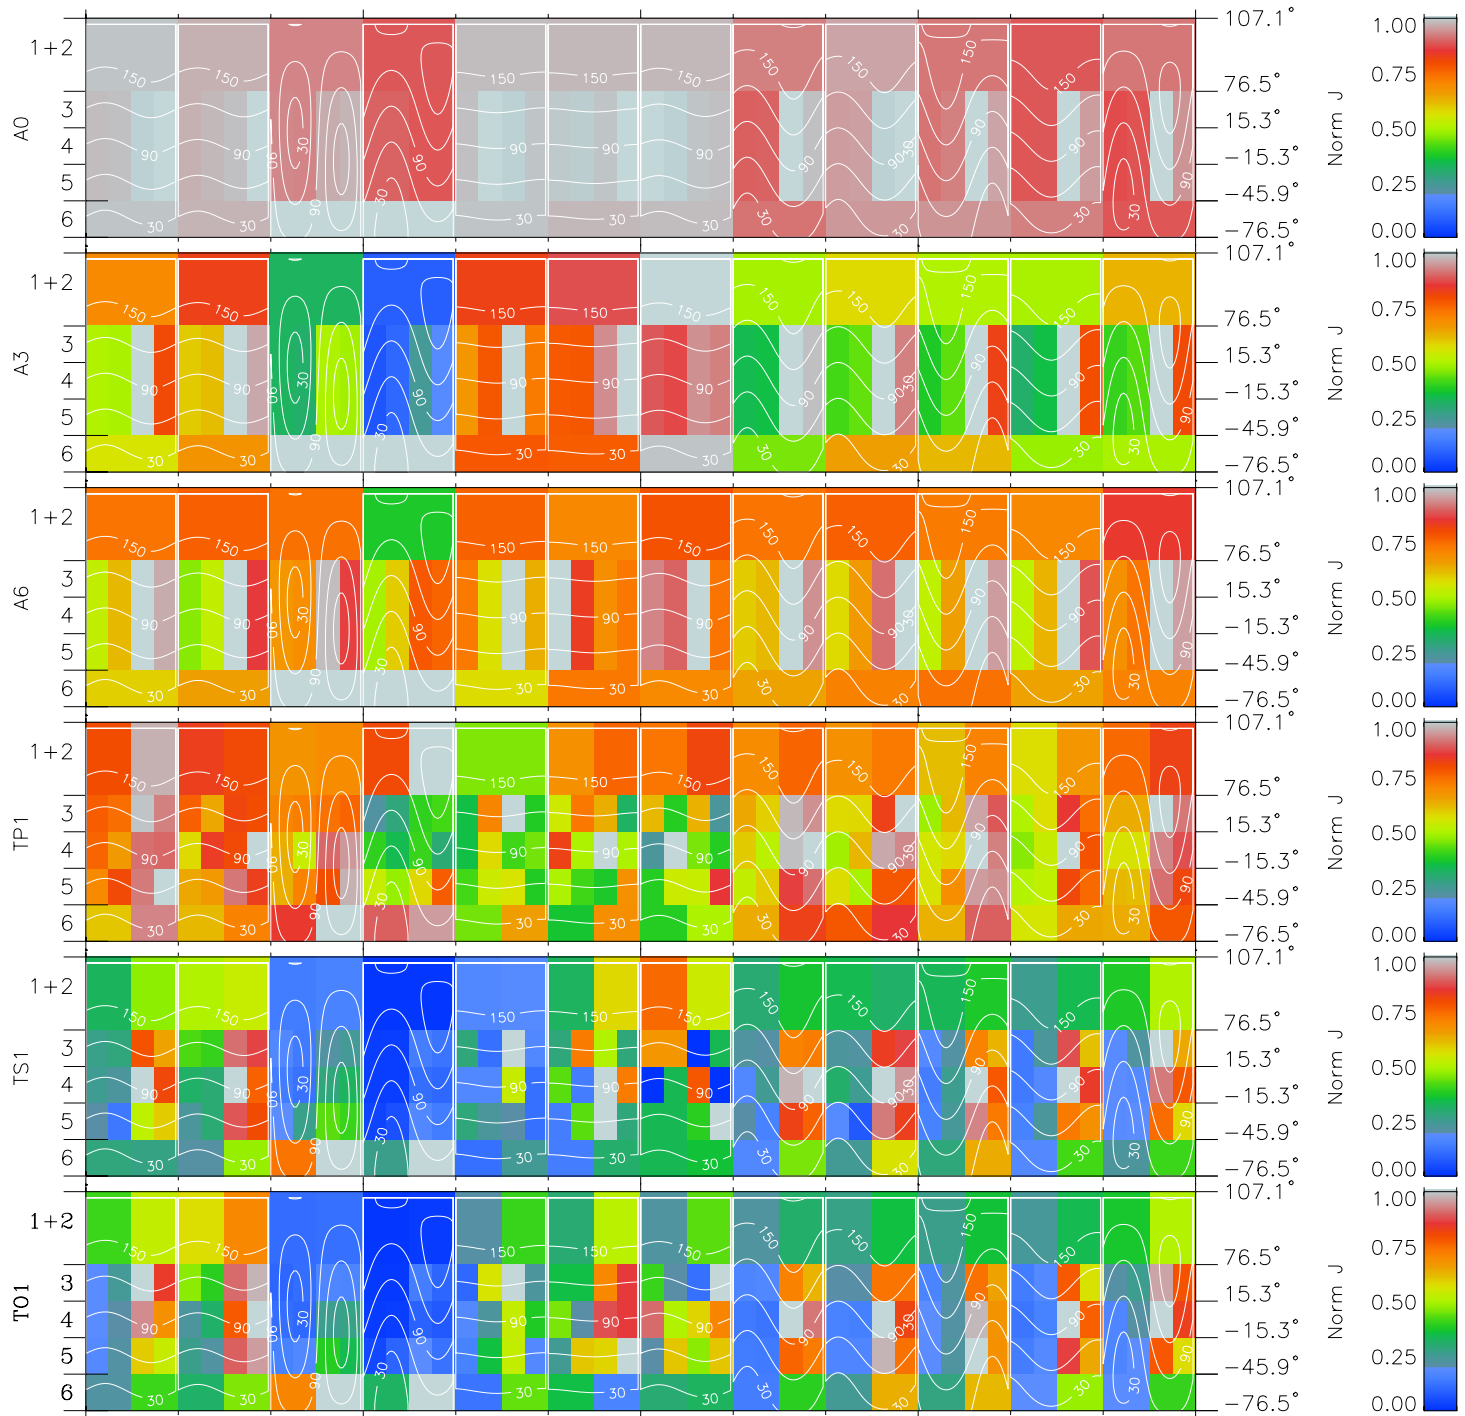

# Galileo EPD Real Time All-Sky Anisotropies 97285

Software Version: RTSKY\_NORM V 1.20  
Data Production: 06-03-00  
Plot Production: Sun Sep 16 04:46:33 2001  
Color File: wondr3  
Geofactor File: 1.1

00:00:00 1997-285	285-06	285-12	285-18	00:00:00 1997-286	
+	+	+	+	+	X JSE(R <sub>j</sub> )
-97.88	-97.90	-97.89	-97.87	-97.84	Y JSE(R <sub>j</sub> )
-12.39	-12.89	-13.38	-13.87	-14.36	Z JSE(R <sub>j</sub> )
1.39	1.41	1.44	1.47	1.49	

- ◇ = Jupiter look direction
- = Corotation look direction