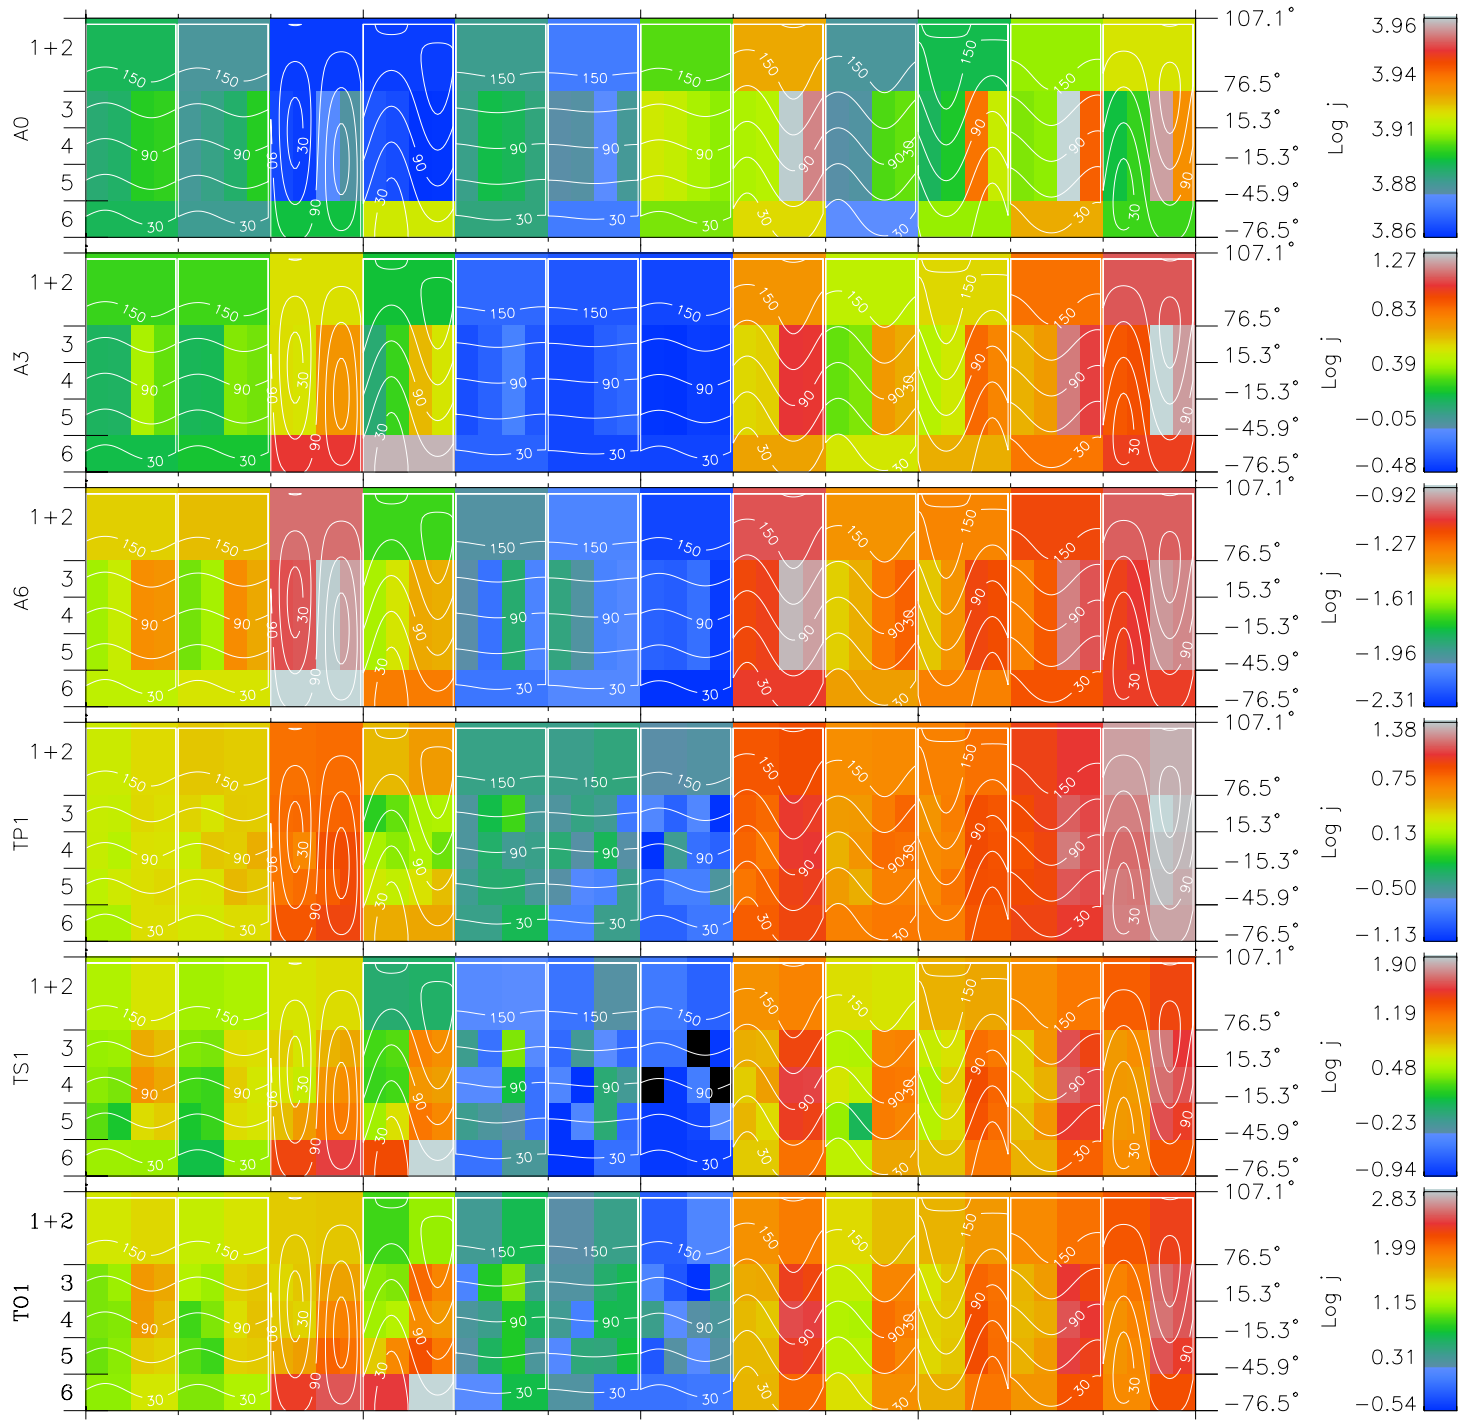

Galileo EPD Real Time All-Sky Anisotropies 97285

Software Version: RTSKY_FLUX V 1.20
 Data Production: 06-03-00
 Plot Production: Sun Sep 16 04:46:17 2001
 Color File: wondr3
 Geofactor File: 1.1

00:00:00 1997-285	285-06	285-12	285-18	00:00:00 1997-286	
+	+	+	+	+	
-97.88	-97.90	-97.89	-97.87	-97.84	X JSE(R _j)
-12.39	-12.89	-13.38	-13.87	-14.36	Y JSE(R _j)
1.39	1.41	1.44	1.47	1.49	Z JSE(R _j)

- ◇ = Jupiter look direction
- = Corotation look direction