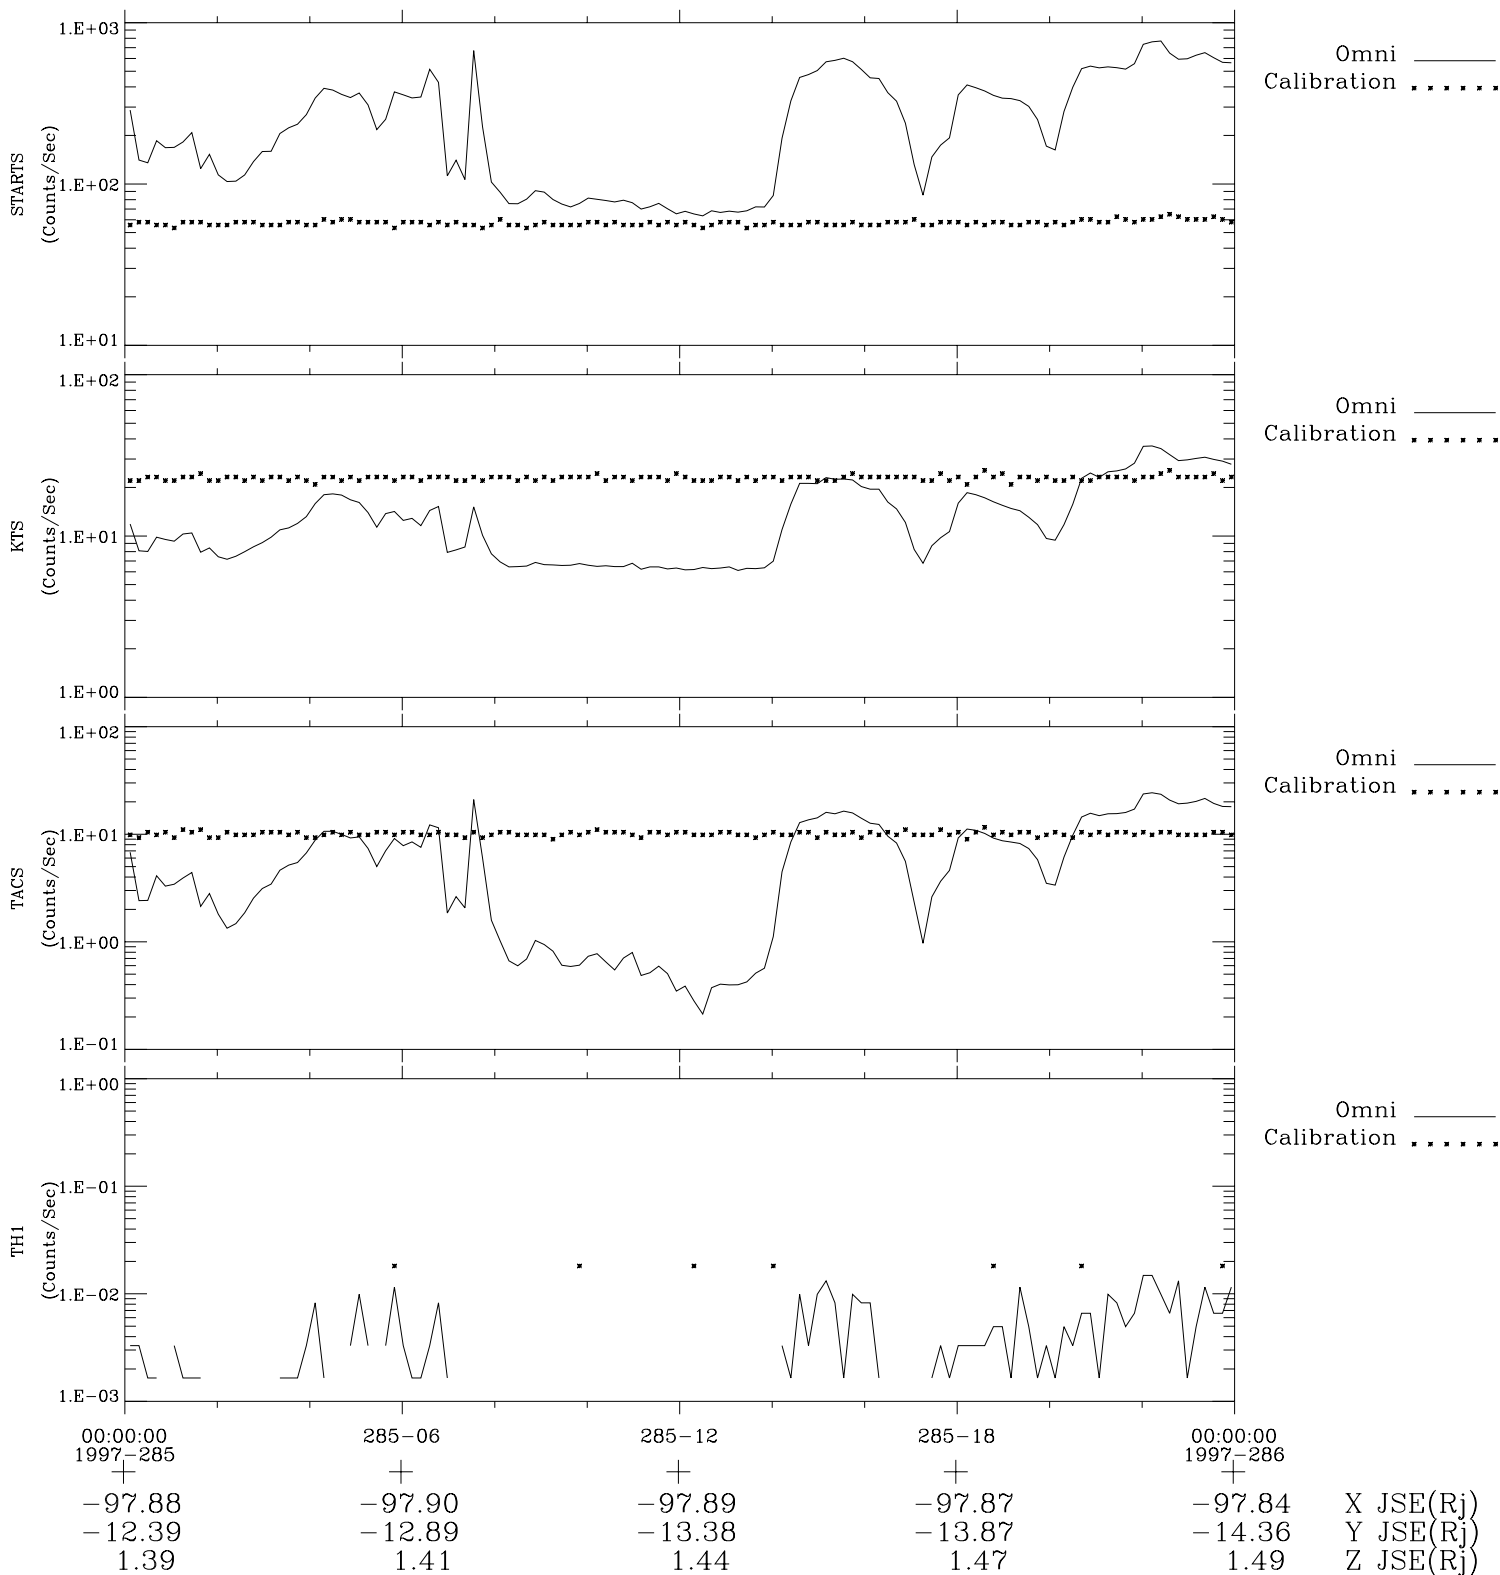

Galileo EPD Real-Time Omni 97285

Software Version: RTLINE_OMNI V 1.20
Data Production: 06-03-00
Plot Production: Sun Sep 16 04:47:59 2001

- ◇ = Jupiter look direction
- = Corotation look direction