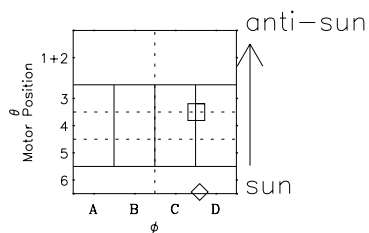

Galileo EPD Real-Time Omni 97285

Software Version: RTLINE_OMNI V 1.20
Data Production: 06-03-00
Plot Production: Sun Sep 16 04:47:59 2001

- ◇ = Jupiter look direction
- = Corotation look direction