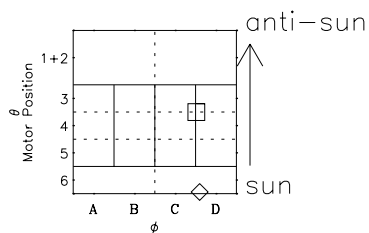

Galileo EPD Real-Time Omni 97285

Software Version: RTLINE_OMNI V 1.20
Data Production: 06-03-00
Plot Production: Sun Sep 16 04:47:58 2001

◇ = Jupiter look direction
□ = Corotation look direction