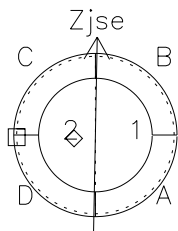

# Galileo EPD Real-Time Six-Sector 97285

Software Version: RTLINE\_R6 V 1.20  
Data Production: 06-03-00  
Plot Production: Sun Sep 16 04:48:06 2001

$\diamond$  = Jupiter look direction  
 $\square$  = Corotation look direction