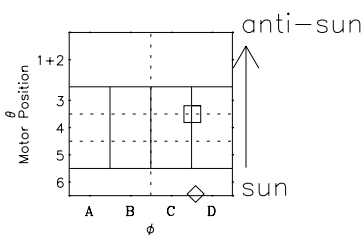

# Galileo EPD Real-Time Six-Sector 97285

Software Version: RTLINE\_R6 V 1.20  
Data Production: 06-03-00  
Plot Production: Sun Sep 16 04:48:06 2001

$\diamond$  = Jupiter look direction  
 $\square$  = Corotation look direction