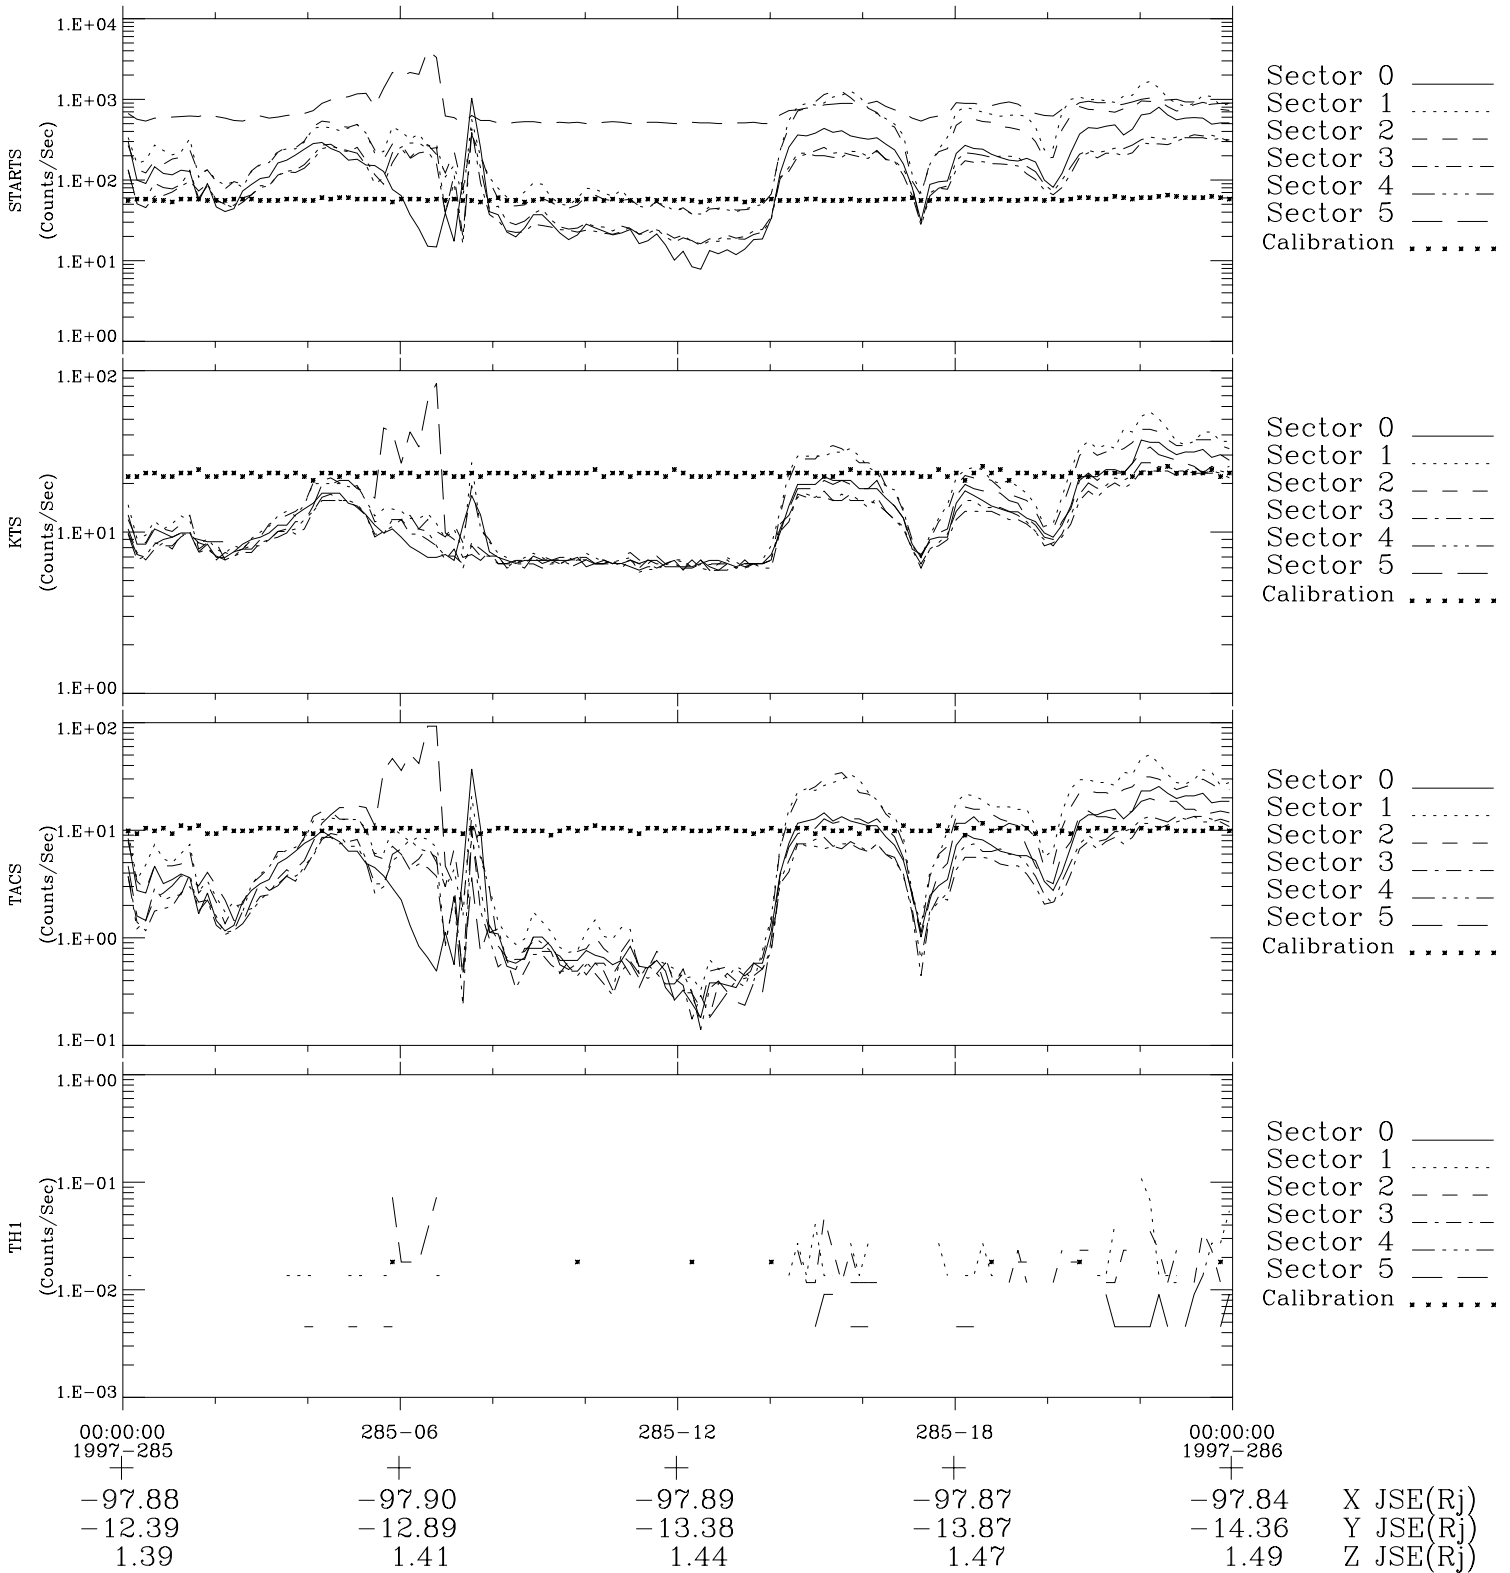

# Galileo EPD Real-Time Six-Sector 97285

Software Version: RTLINE\_R6 V 1.20  
Data Production: 06-03-00  
Plot Production: Sun Sep 16 04:48:06 2001

$\diamond$  = Jupiter look direction  
 $\square$  = Corotation look direction