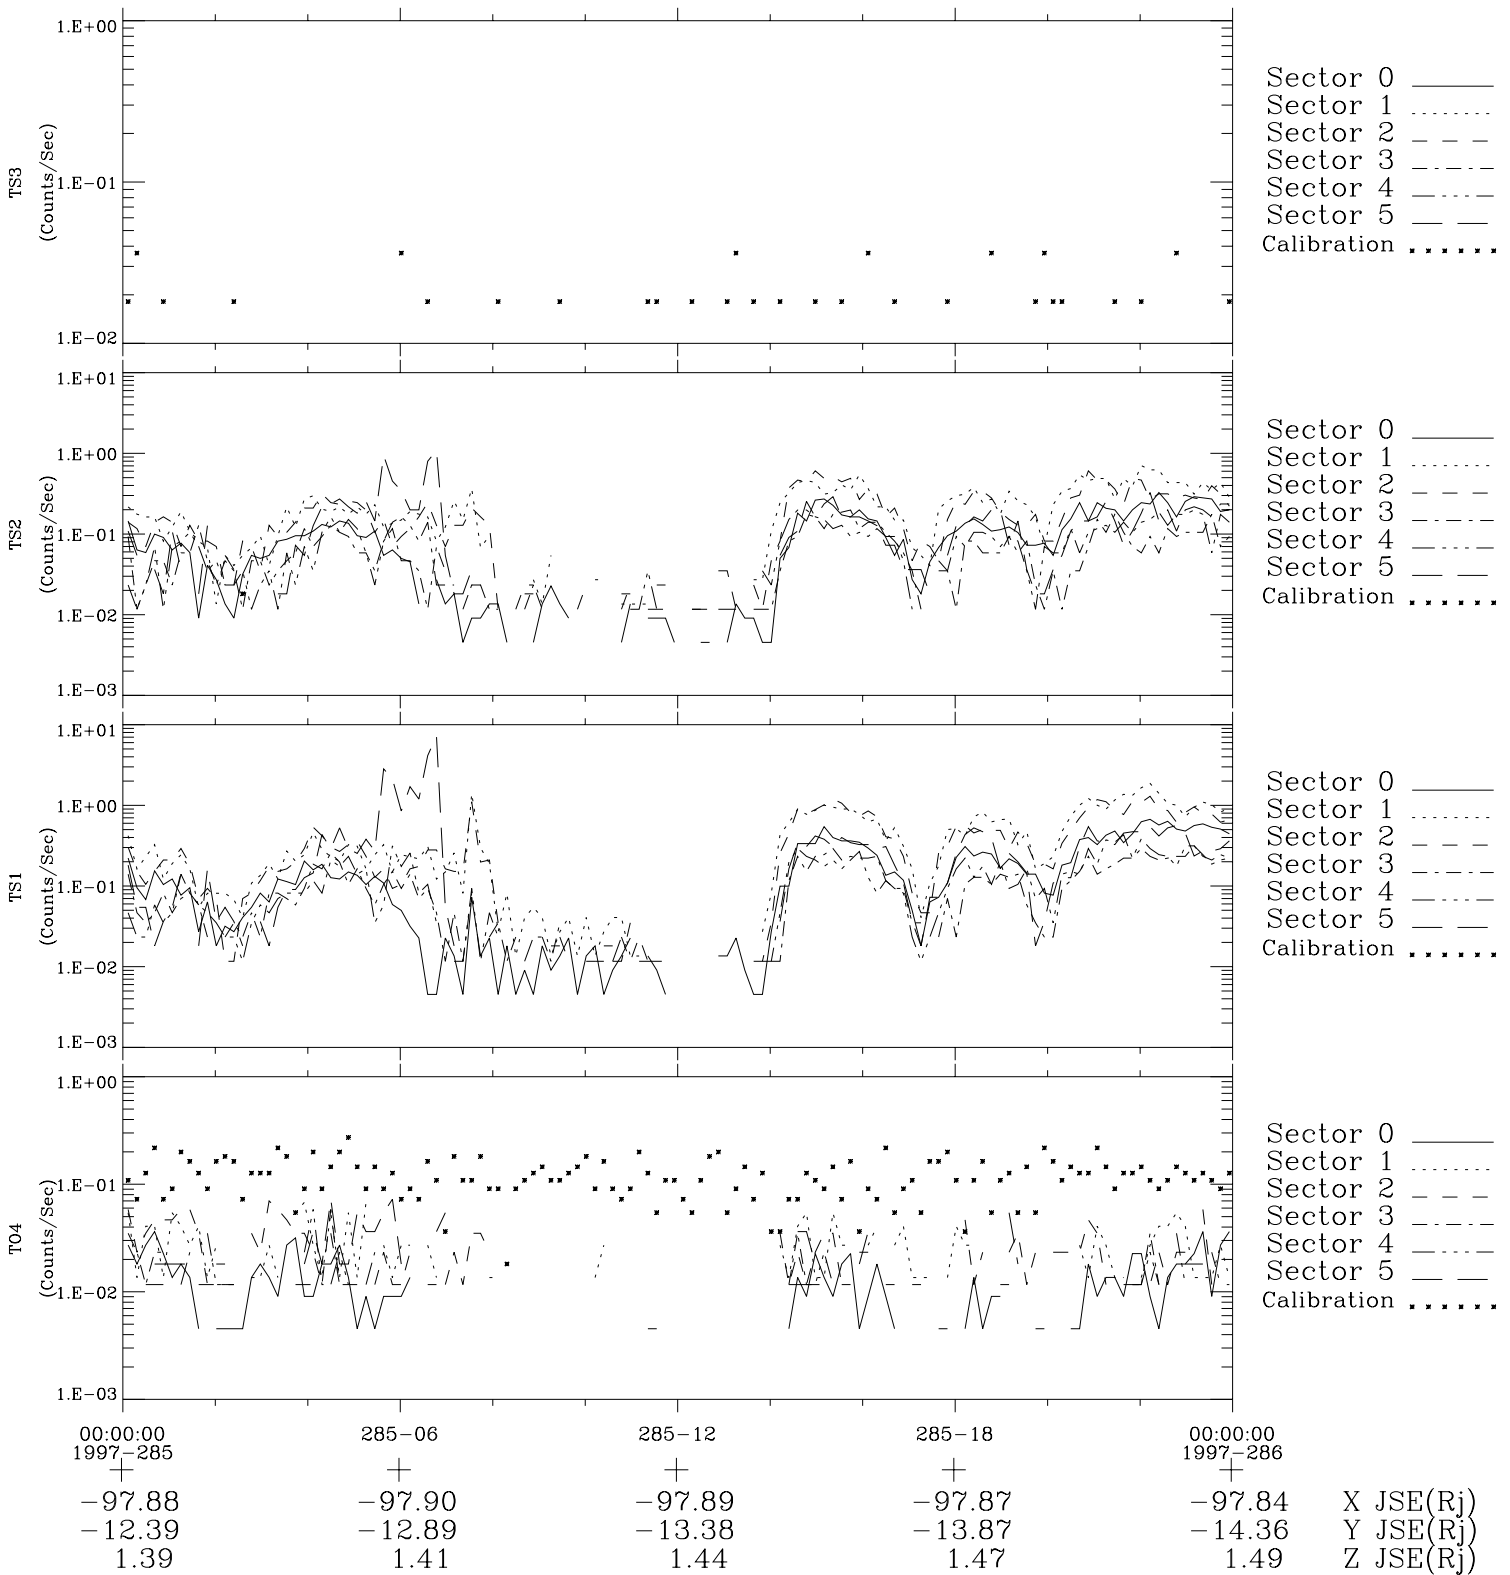

Galileo EPD Real-Time Six-Sector 97285

Software Version: RTLINE_R6 V 1.20
Data Production: 06-03-00
Plot Production: Sun Sep 16 04:48:06 2001

◇ = Jupiter look direction
□ = Corotation look direction