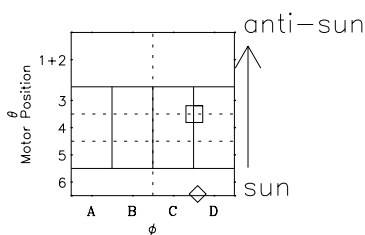

Galileo EPD Real-Time Six-Sector 97285

Software Version: RTLINE_R6 V 1.20
Data Production: 06-03-00
Plot Production: Sun Sep 16 04:48:06 2001

◇ = Jupiter look direction
□ = Corotation look direction