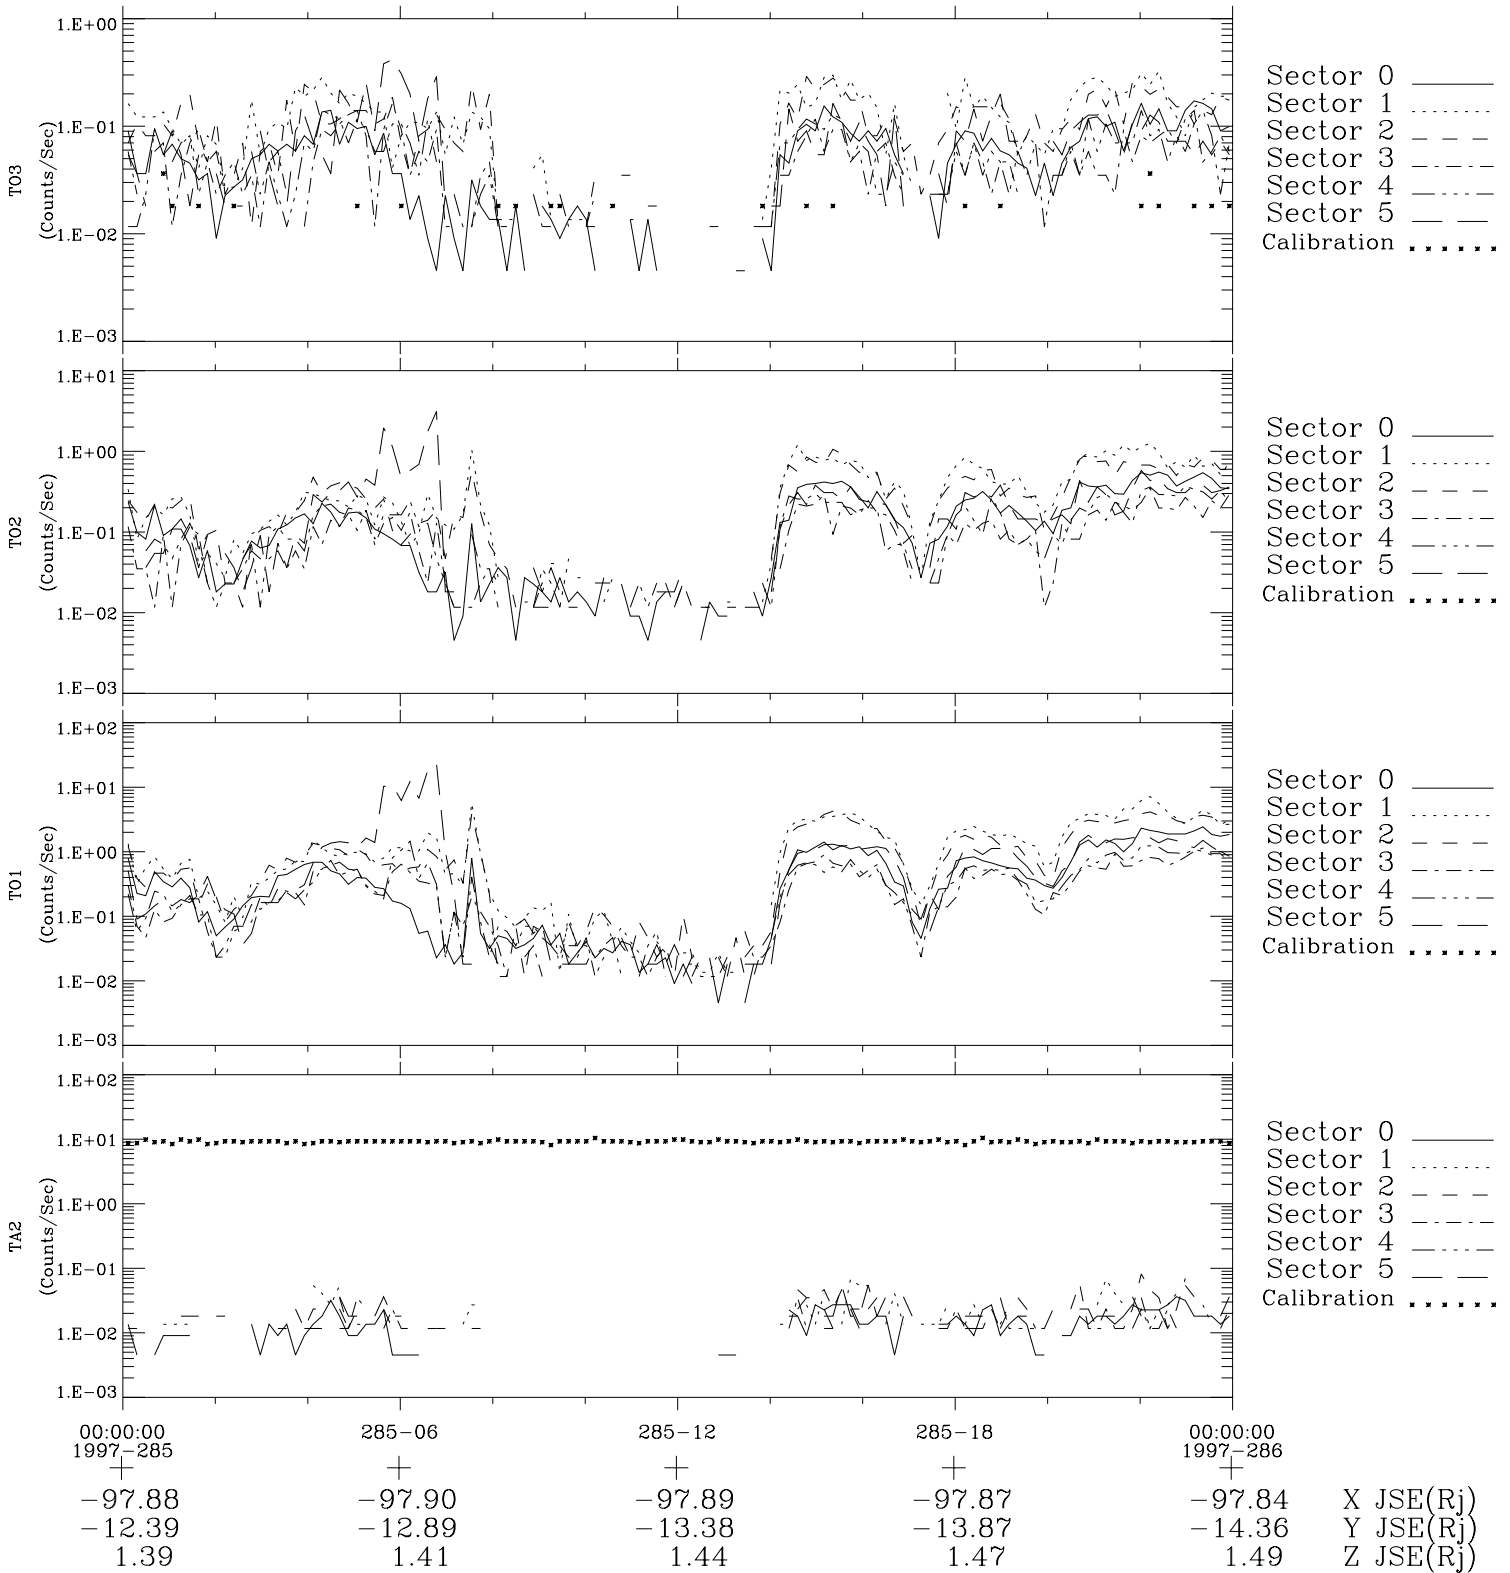

Galileo EPD Real-Time Six-Sector 97285

Software Version: RTLINE_R6 V 1.20
Data Production: 06-03-00
Plot Production: Sun Sep 16 04:48:05 2001

◇ = Jupiter look direction
□ = Corotation look direction