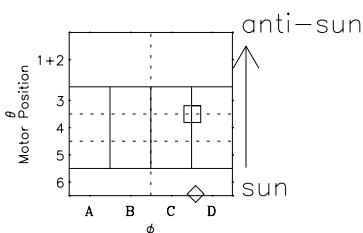

Galileo EPD Real-Time Six-Sector 97285

Software Version: RTLINE_R6 V 1.20
Data Production: 06-03-00
Plot Production: Sun Sep 16 04:48:05 2001

◇ = Jupiter look direction
□ = Corotation look direction