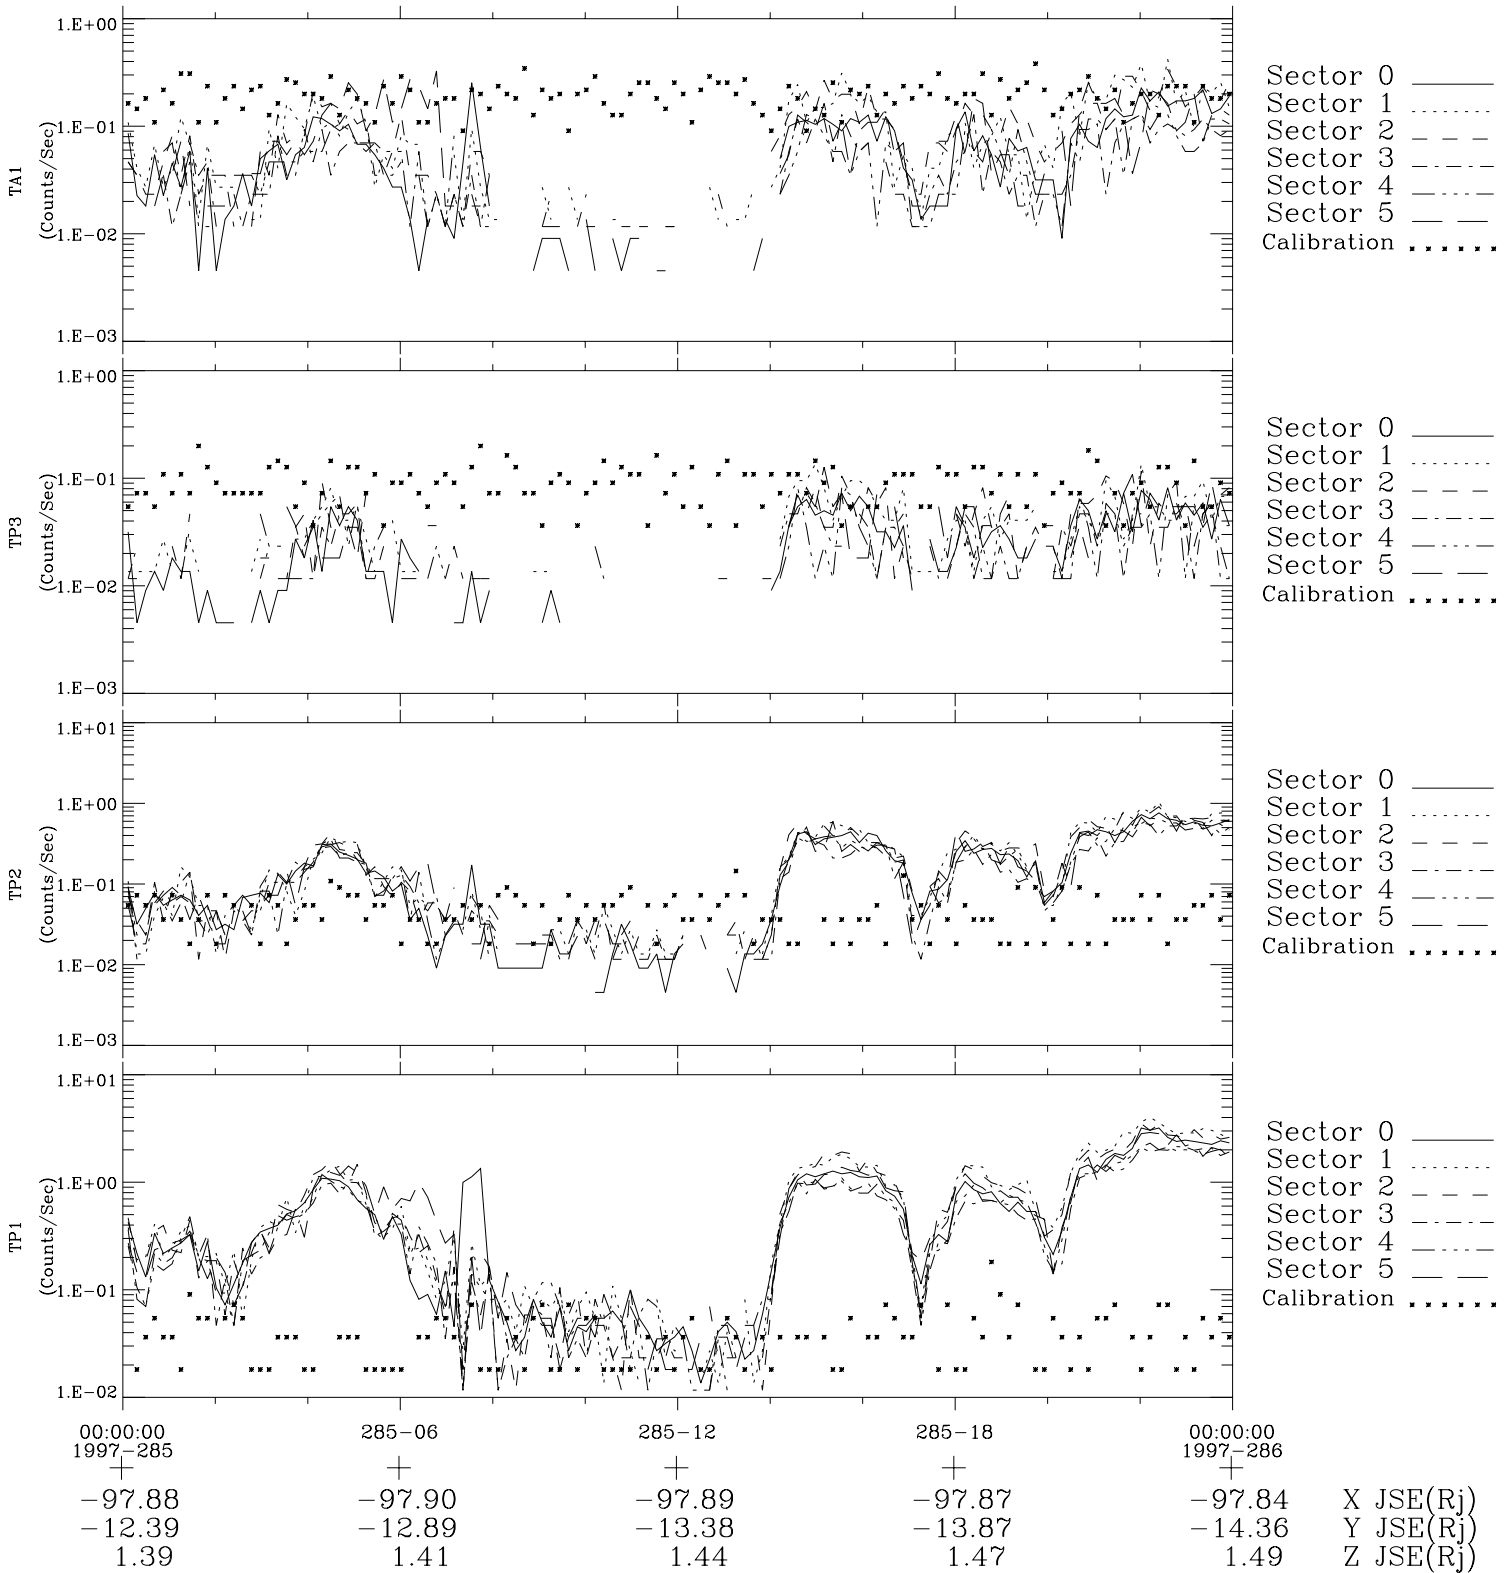

# Galileo EPD Real-Time Six-Sector 97285

Software Version: RTLINE\_R6 V 1.20  
Data Production: 06-03-00  
Plot Production: Sun Sep 16 04:48:04 2001

◇ = Jupiter look direction  
□ = Corotation look direction