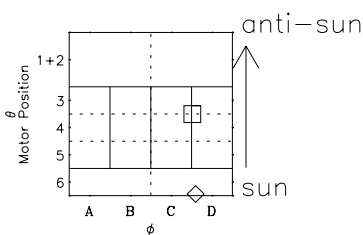

# Galileo EPD Real-Time Six-Sector 97285

Software Version: RTLINE\_R6 V 1.20  
Data Production: 06-03-00  
Plot Production: Sun Sep 16 04:48:04 2001

◇ = Jupiter look direction  
□ = Corotation look direction