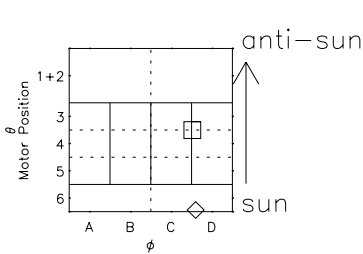

Galileo EPD Real Elevation Anisotropies 97285

Software Version: RTELEV_FLUX V 1.20
 Data Production: 06-03-00
 Plot Production: Sun Sep 16 04:46:59 2001
 Color File: wondr3
 Geofactor File: 1.1

00:00:00 1997-285	285-06	285-12	285-18	00:00:00 1997-286	
+	+	+	+	+	X JSE(R_j)
-97.88	-97.90	-97.89	-97.87	-97.84	Y JSE(R_j)
-12.39	-12.89	-13.38	-13.87	-14.36	Z JSE(R_j)
1.39	1.41	1.44	1.47	1.49	

- ◇ = Jupiter look direction
- = Corotation look direction