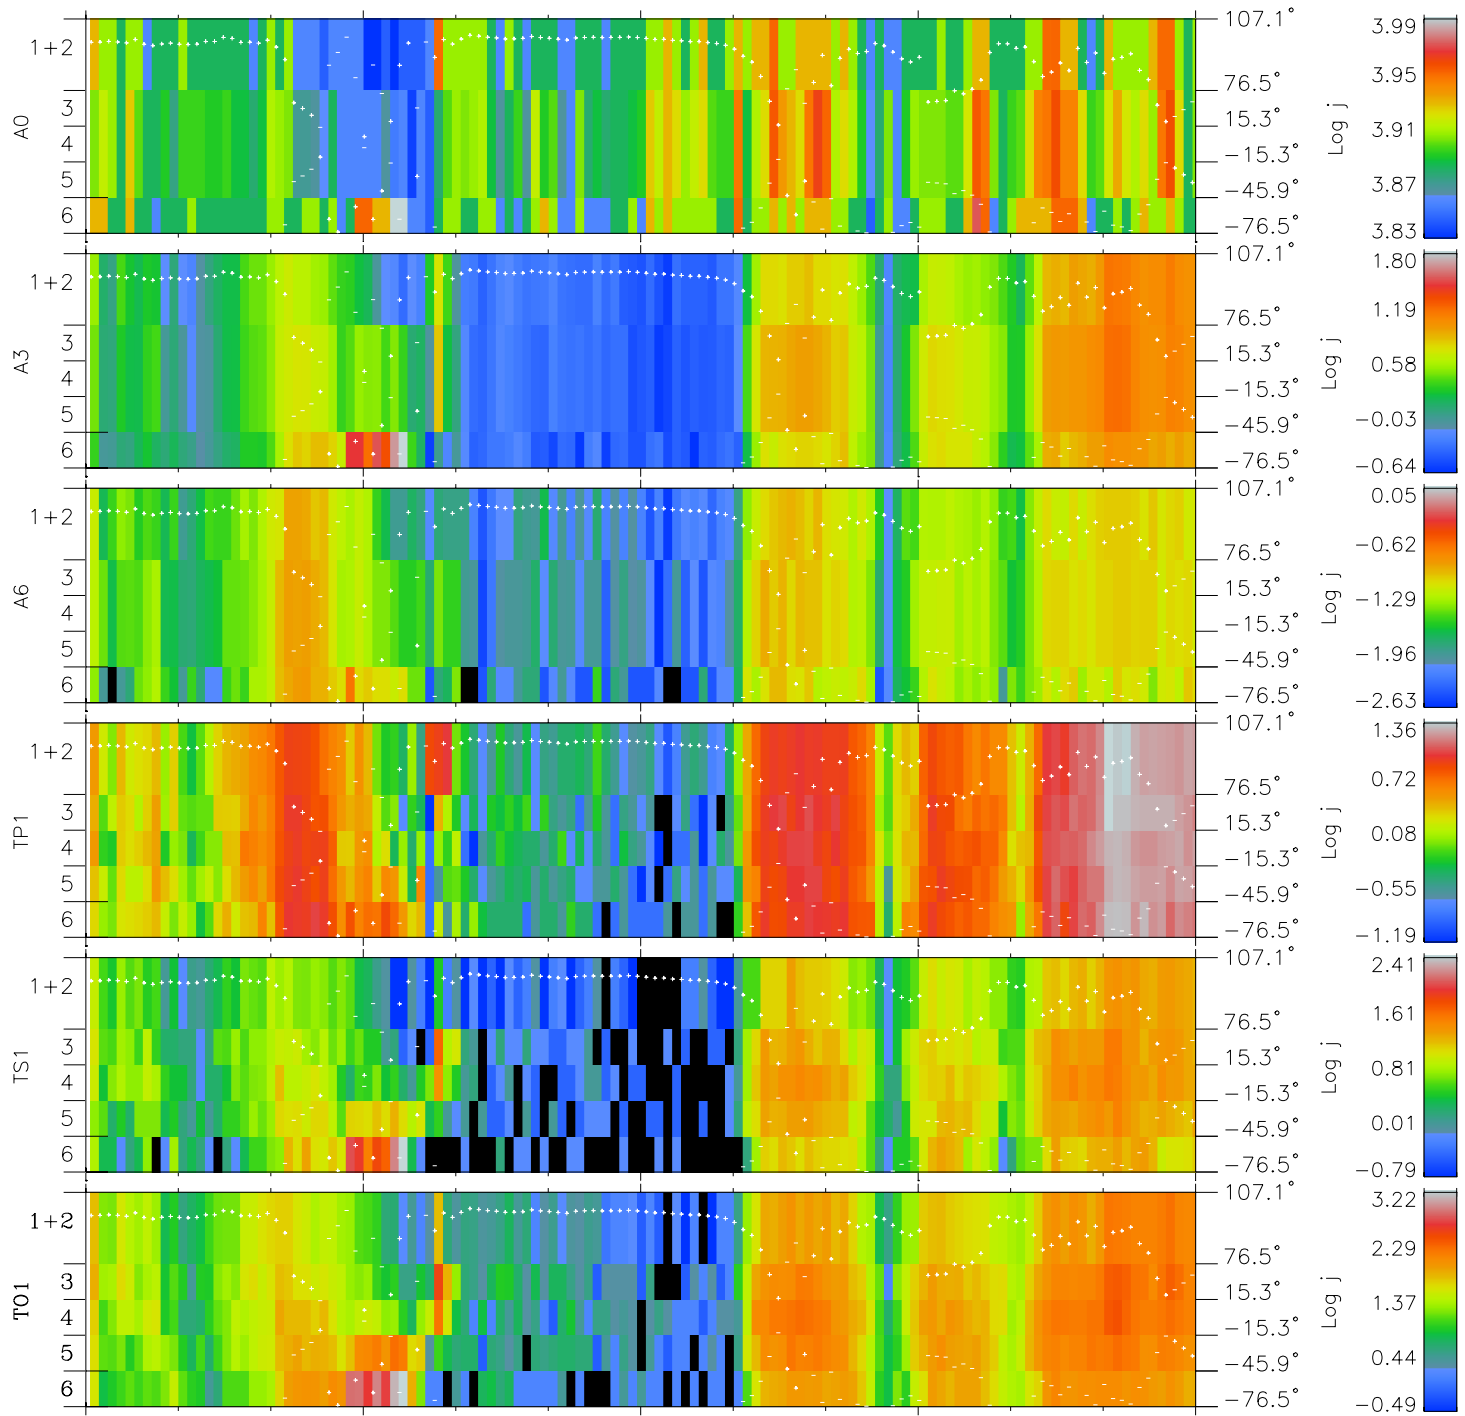

Galileo EPD Real Elevation Anisotropies 97285

Software Version: RTELEV_FLUX V 1.20
 Data Production: 06-03-00
 Plot Production: Sun Sep 16 04:46:59 2001
 Color File: wondr3
 Geofactor File: 1.1

00:00:00 1997-285	285-06	285-12	285-18	00:00:00 1997-286	
+	+	+	+	+	X JSE(R_j)
-97.88	-97.90	-97.89	-97.87	-97.84	Y JSE(R_j)
-12.39	-12.89	-13.38	-13.87	-14.36	Z JSE(R_j)
1.39	1.41	1.44	1.47	1.49	

- ◇ = Jupiter look direction
- = Corotation look direction