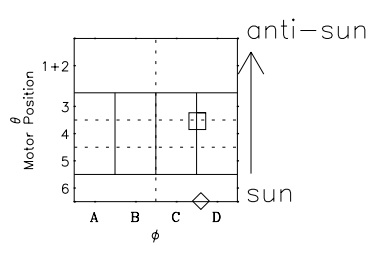

# Galileo EPD Real Time Omni Spectrum 97284

Software Version: RTSPEC\_OMNI V 1.20  
 Data Production: 06-03-00  
 Plot Production: Sun Sep 16 04:37:41 2001  
 Color File: wondr3  
 Geofactor File: 1.1

◇ = Jupiter look direction  
 □ = Corotation look direction