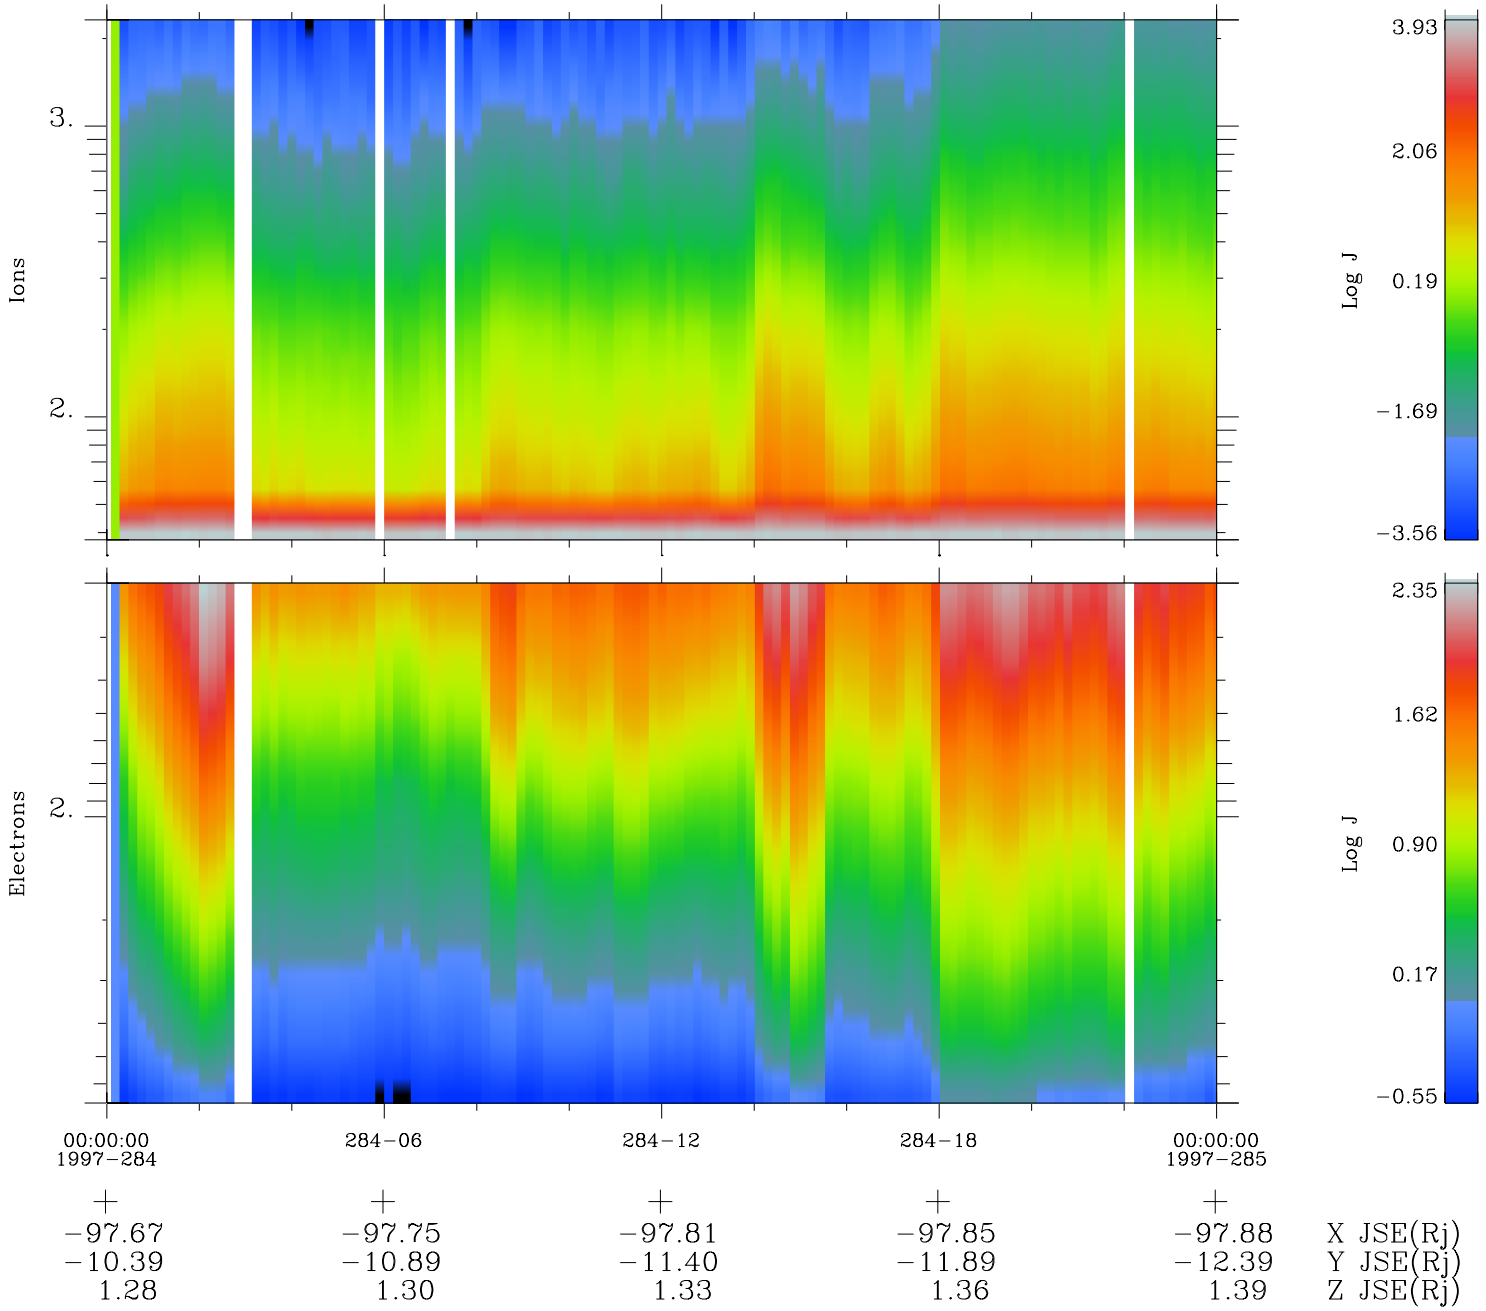

# Galileo EPD Real Time Omni Spectrum 97284

Software Version: RTSPEC\_OMNI V 1.20  
 Data Production: 06-03-00  
 Plot Production: Sun Sep 16 04:37:41 2001  
 Color File: wondr3  
 Geofactor File: 1.1

◇ = Jupiter look direction  
 □ = Corotation look direction