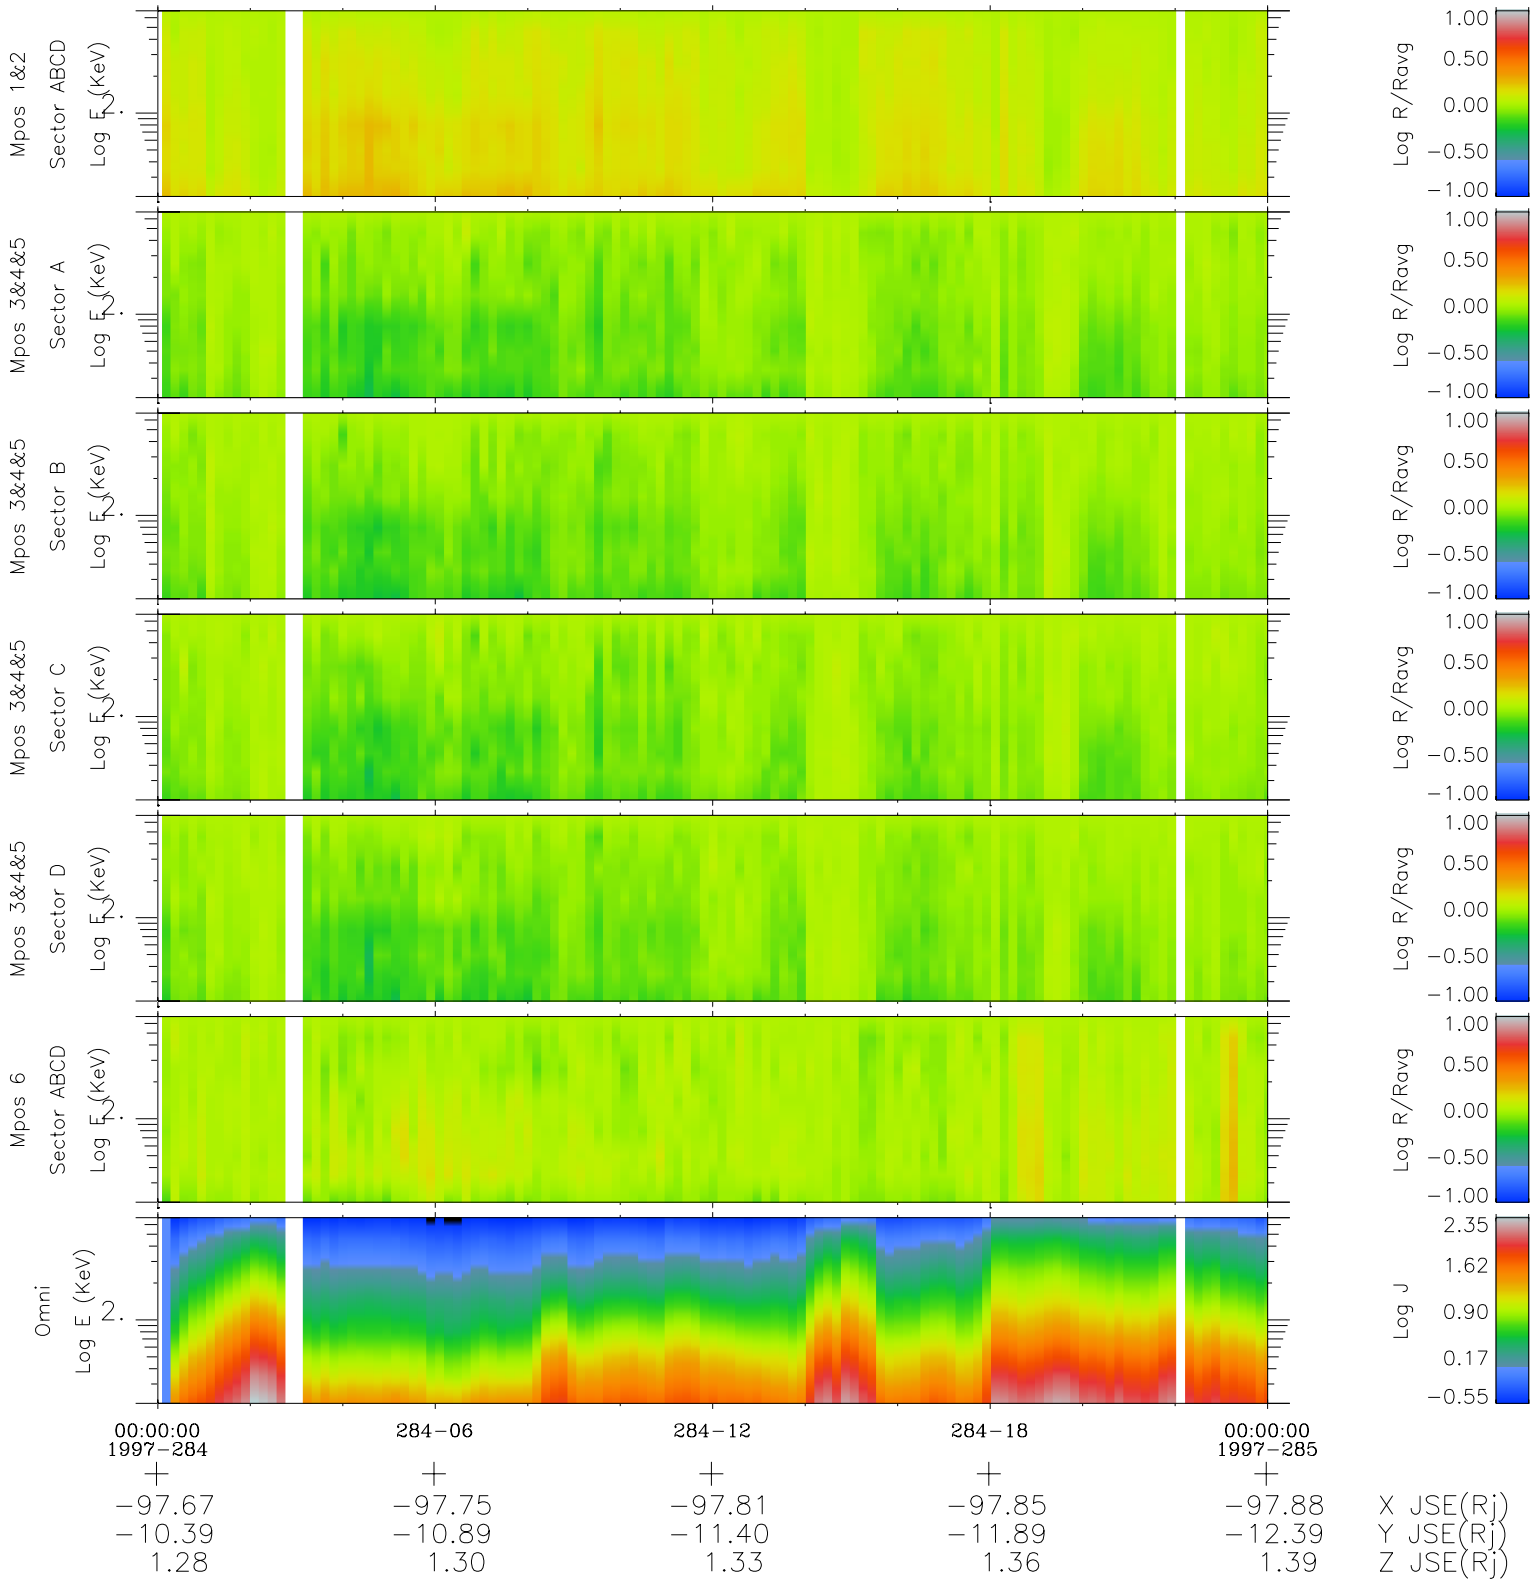

# Galileo EPD Real Time R6 Electrons Spectra 97284

Software Version: RTSPEC\_R6 V 1.20  
 Data Production: 06-03-00  
 Plot Production: Sun Sep 16 04:37:35 2001  
 Color File: wondr3  
 Geofactor File: 1.1

- ◇ = Jupiter look direction
- = Corotation look direction