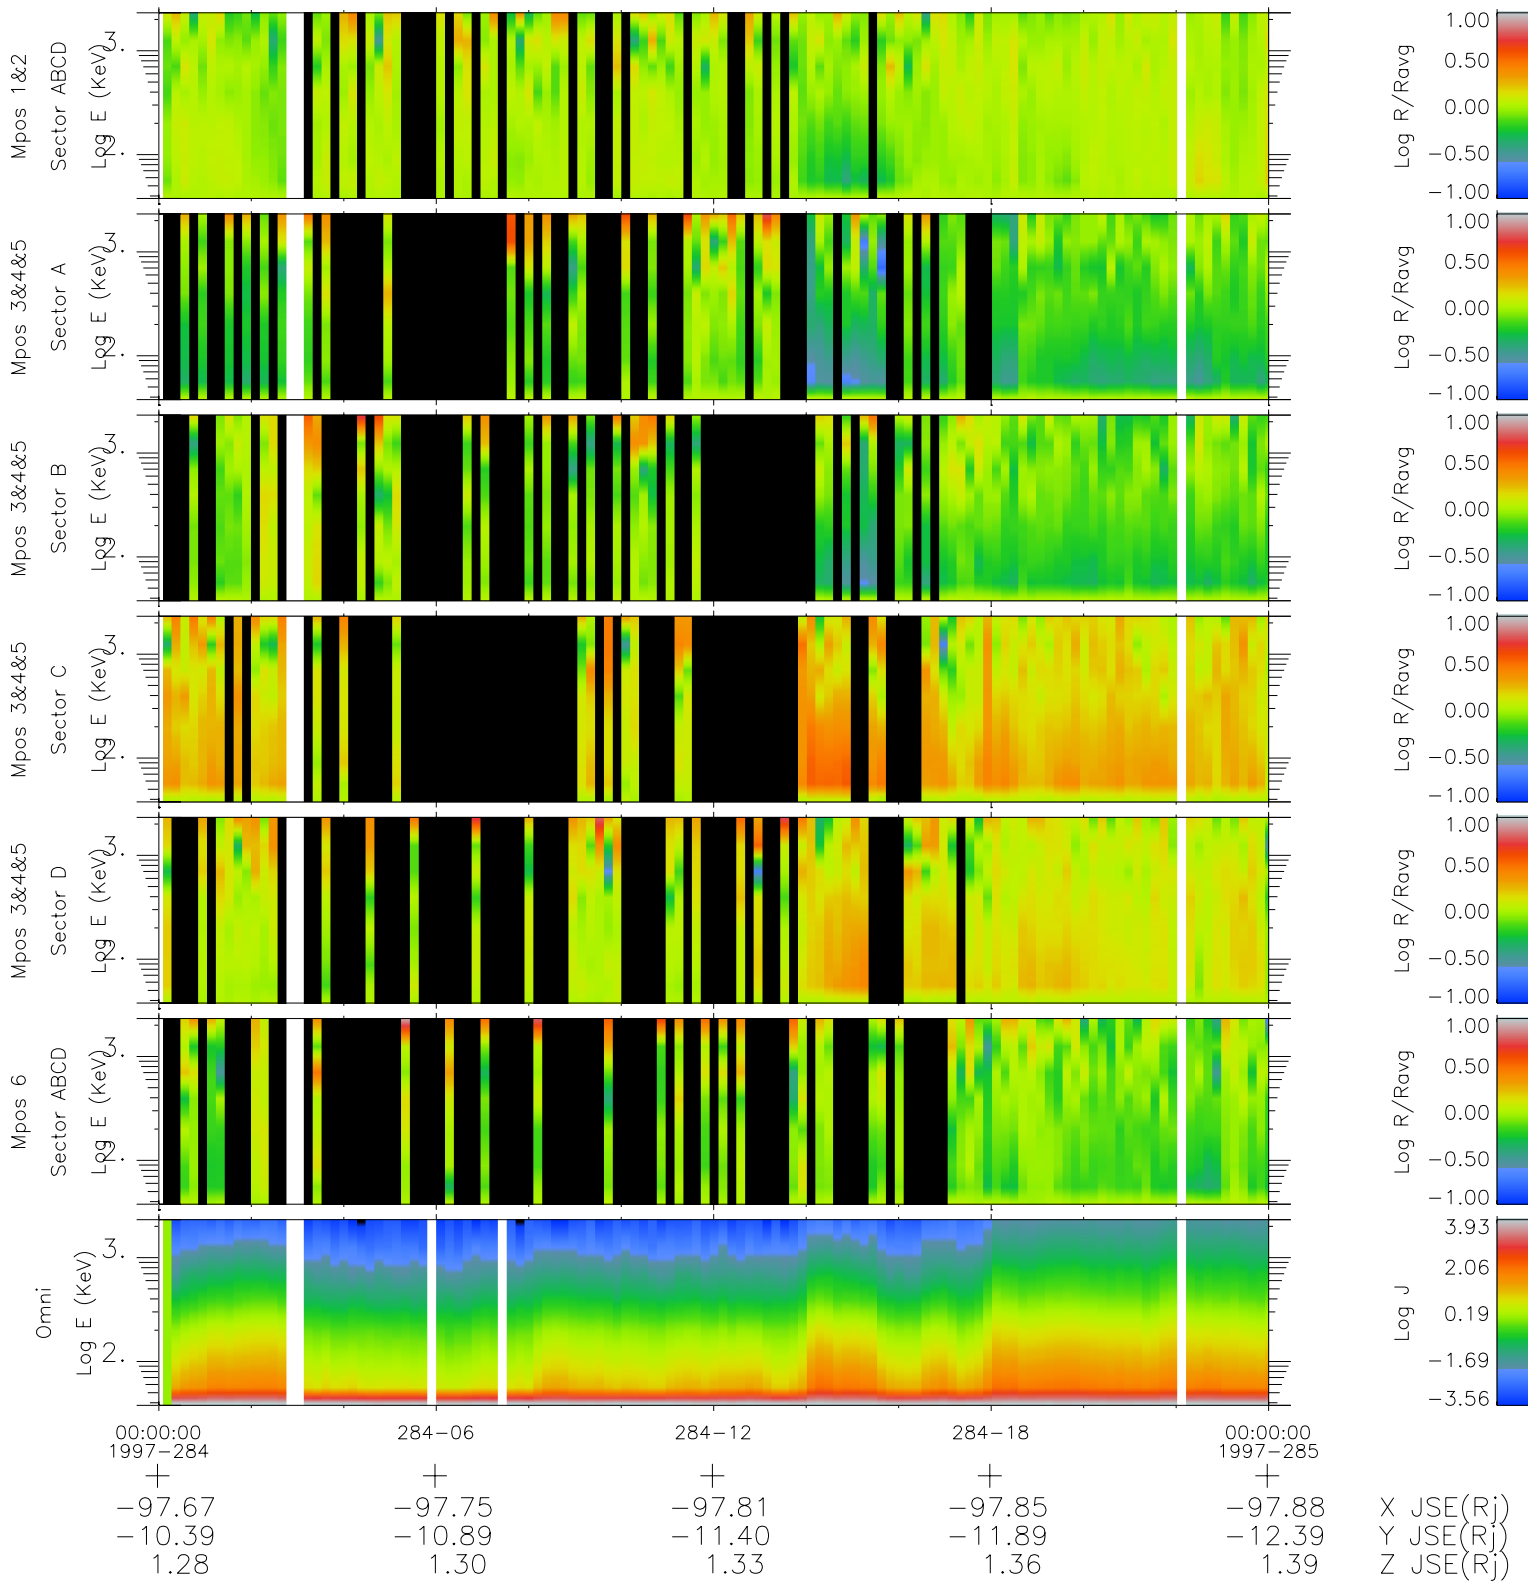

Galileo EPD Real Time R6 Ions Spectra 97284

Software Version: RTSPEC_R6 V 1.20
 Data Production: 06-03-00
 Plot Production: Sun Sep 16 04:37:28 2001
 Color File: wondr3
 Geofactor File: 1.1

◇ = Jupiter look direction
 □ = Corotation look direction