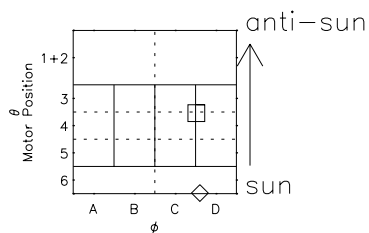

Galileo EPD Real Time R6 Ions Spectra 97284

Software Version: RTSPEC_R6 V 1.20
 Data Production: 06-03-00
 Plot Production: Sun Sep 16 04:37:28 2001
 Color File: wondr3
 Geofactor File: 1.1

◇ = Jupiter look direction
 □ = Corotation look direction