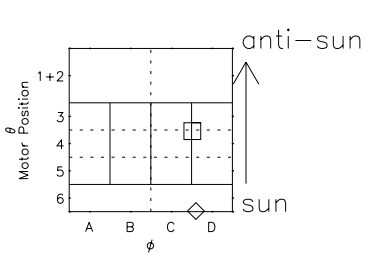

Galileo EPD Real Time All-Sky Anisotropies 97284

Software Version: RTSKY_NORM V 1.20
 Data Production: 06-03-00
 Plot Production: Sun Sep 16 04:38:26 2001
 Color File: wondr3
 Geofactor File: 1.1

00:00:00 1997-284	284-06	284-12	284-18	00:00:00 1997-285	
+	+	+	+	+	
-97.67	-97.75	-97.81	-97.85	-97.88	X JSE(R _j)
-10.39	-10.89	-11.40	-11.89	-12.39	Y JSE(R _j)
1.28	1.30	1.33	1.36	1.39	Z JSE(R _j)

- ◇ = Jupiter look direction
- = Corotation look direction