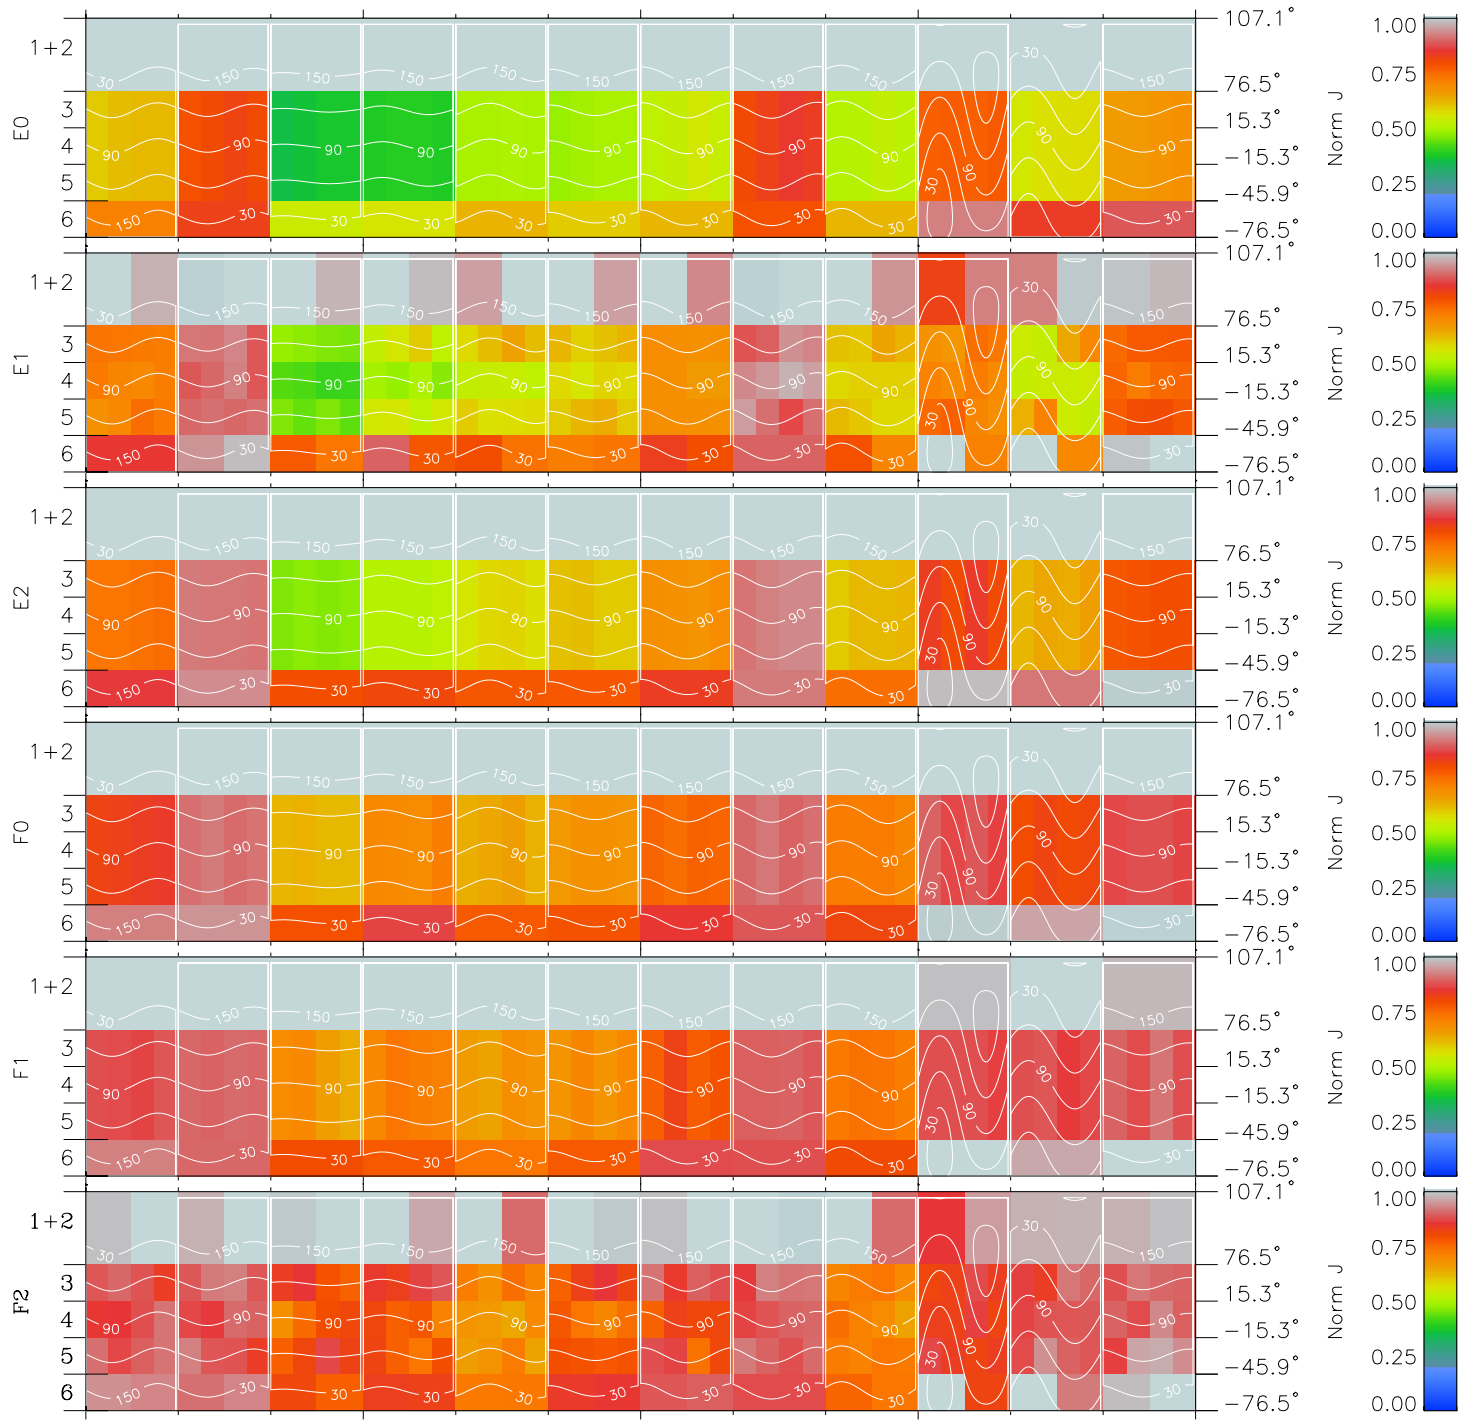

Galileo EPD Real Time All-Sky Anisotropies 97284

Software Version: RTSKY_NORM V 1.20
 Data Production: 06-03-00
 Plot Production: Sun Sep 16 04:38:26 2001
 Color File: wondr3
 Geofactor File: 1.1

00:00:00 1997-284	284-06	284-12	284-18	00:00:00 1997-285	
+	+	+	+	+	
-97.67	-97.75	-97.81	-97.85	-97.88	X JSE(R _j)
-10.39	-10.89	-11.40	-11.89	-12.39	Y JSE(R _j)
1.28	1.30	1.33	1.36	1.39	Z JSE(R _j)

- ◇ = Jupiter look direction
- = Corotation look direction