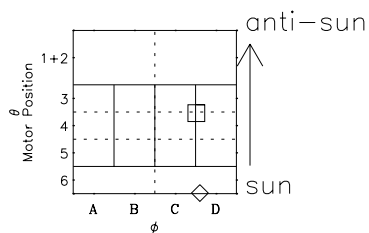

Galileo EPD Real-Time Omni 97284

Software Version: RTLINE_OMNI V 1.20
Data Production: 06-03-00
Plot Production: Sun Sep 16 04:39:43 2001

◇ = Jupiter look direction
□ = Corotation look direction