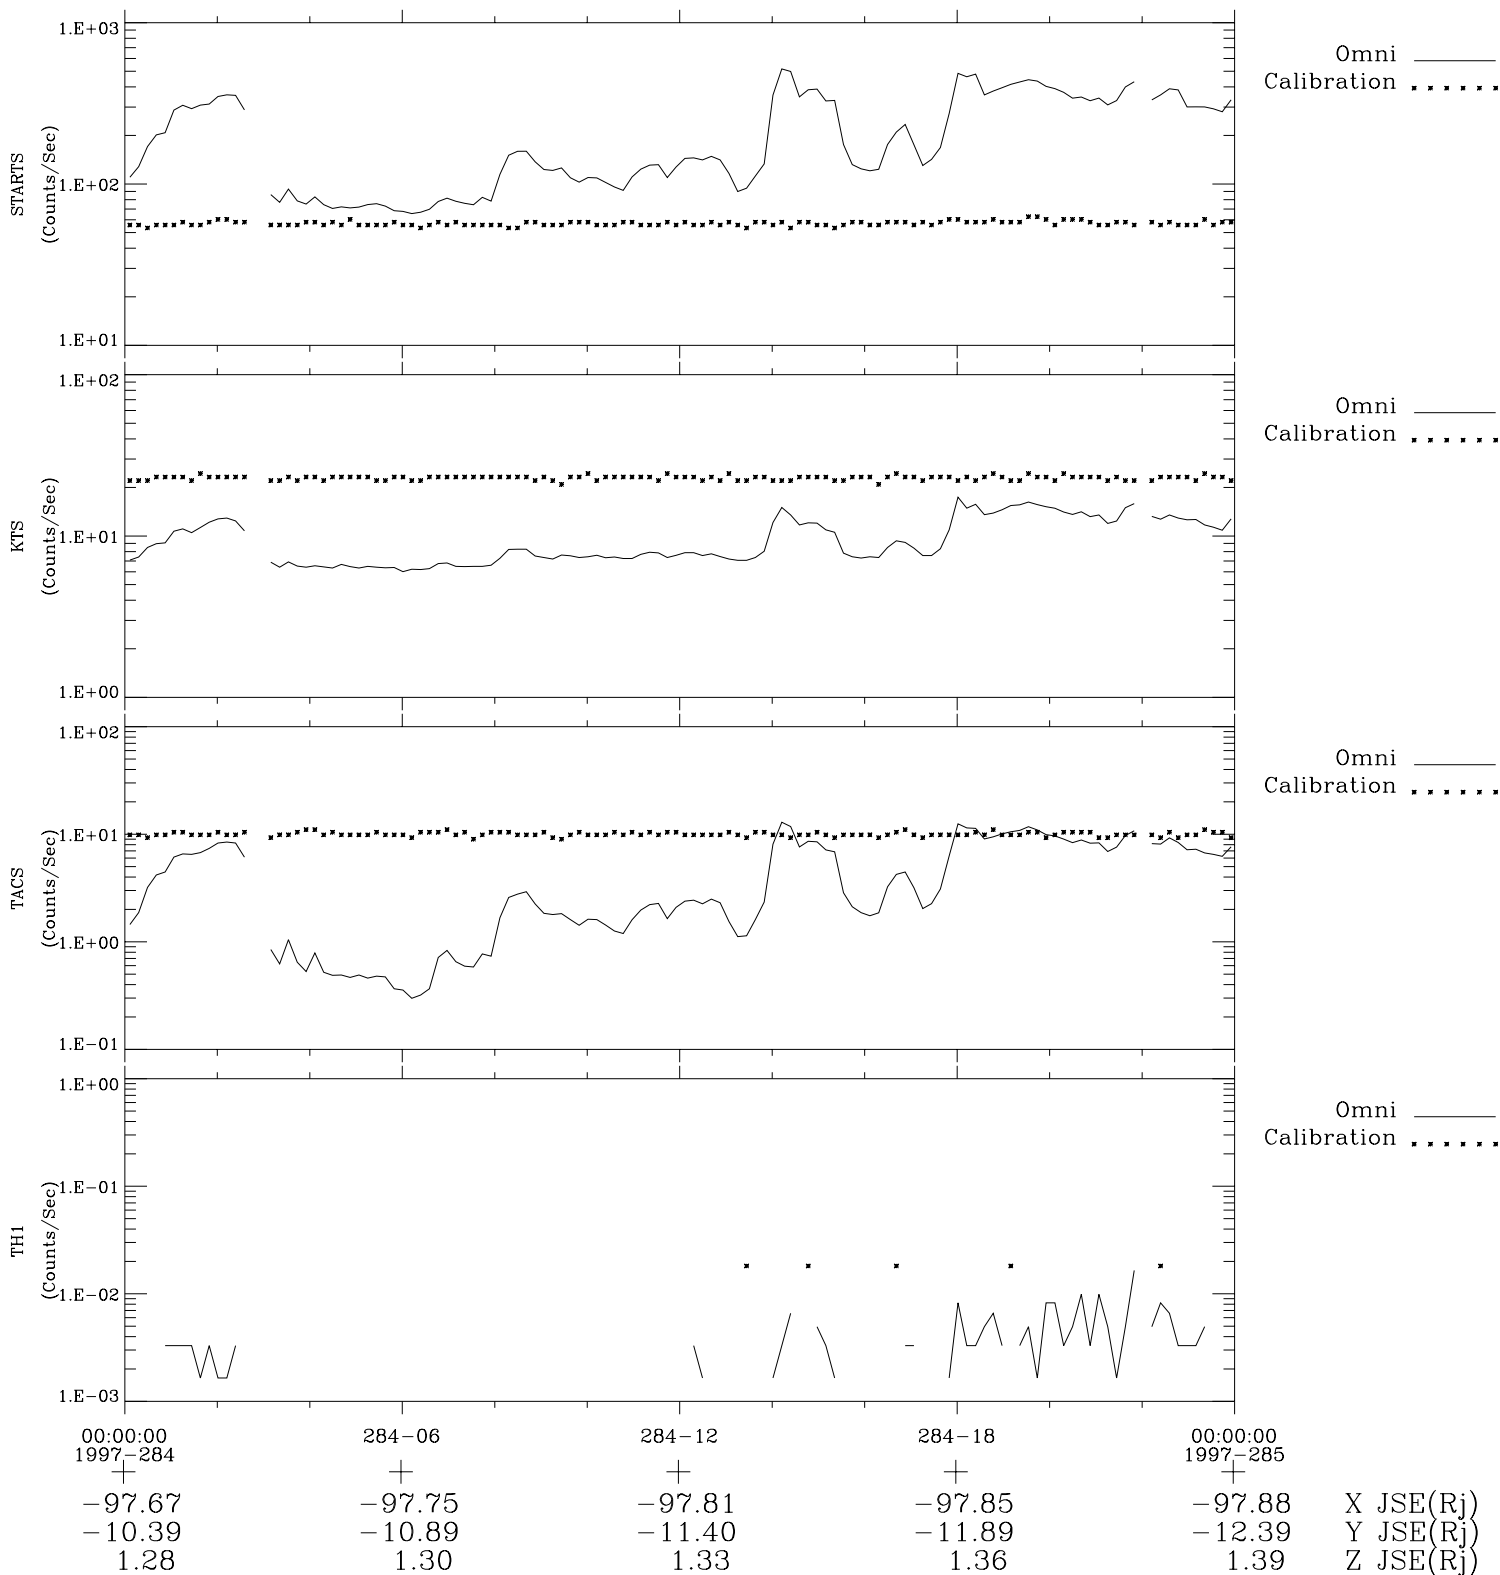

Galileo EPD Real-Time Omni 97284

Software Version: RTLINE_OMNI V 1.20
Data Production: 06-03-00
Plot Production: Sun Sep 16 04:39:43 2001

◇ = Jupiter look direction
□ = Corotation look direction