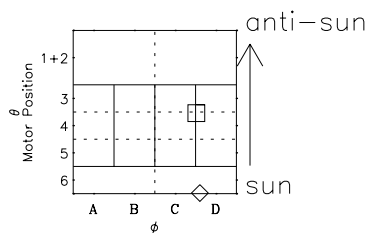

# Galileo EPD Real-Time Omni 97284

Software Version: RTLINE\_OMNI V 1.20  
Data Production: 06-03-00  
Plot Production: Sun Sep 16 04:39:42 2001

◇ = Jupiter look direction  
□ = Corotation look direction