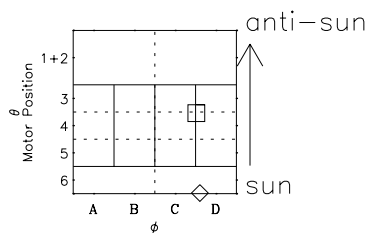

Galileo EPD Real-Time Omni 97284

Software Version: RTLINE_OMNI V 1.20
Data Production: 06-03-00
Plot Production: Sun Sep 16 04:39:42 2001

◇ = Jupiter look direction
□ = Corotation look direction