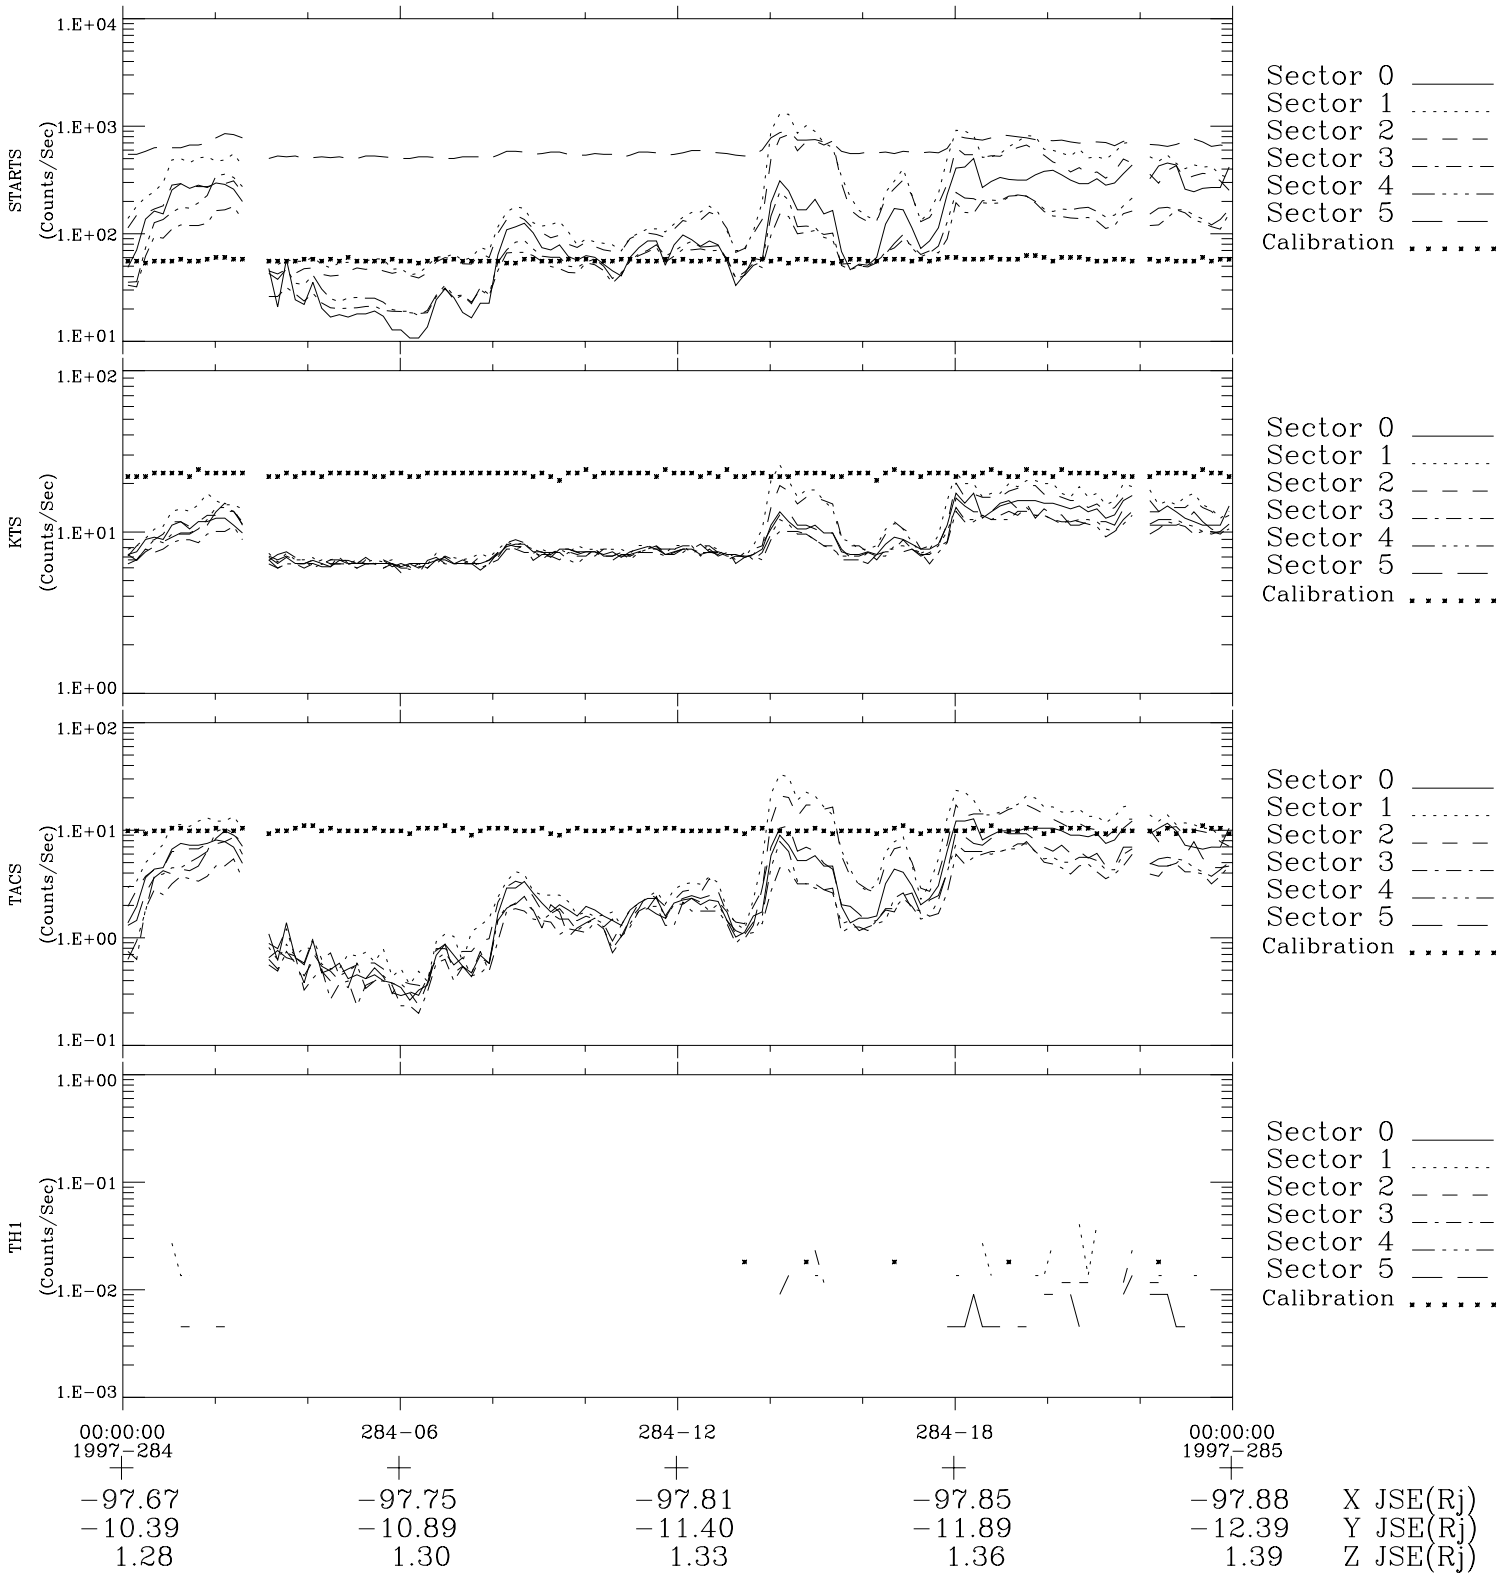

Galileo EPD Real-Time Six-Sector 97284

Software Version: RTLINE_R6 V 1.20
Data Production: 06-03-00
Plot Production: Sun Sep 16 04:39:50 2001

◇ = Jupiter look direction
□ = Corotation look direction