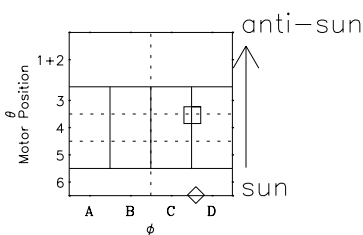

Galileo EPD Real-Time Six-Sector 97284

Software Version: RTLINE_R6 V 1.20
Data Production: 06-03-00
Plot Production: Sun Sep 16 04:39:50 2001

◇ = Jupiter look direction
□ = Corotation look direction