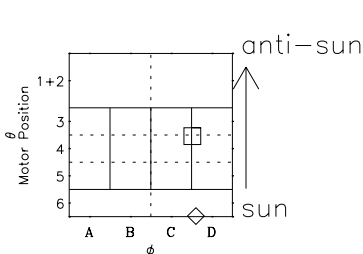

Galileo EPD Real-Time Six-Sector 97284

Software Version: RTLINE_R6 V 1.20
Data Production: 06-03-00
Plot Production: Sun Sep 16 04:39:49 2001

◇ = Jupiter look direction
□ = Corotation look direction