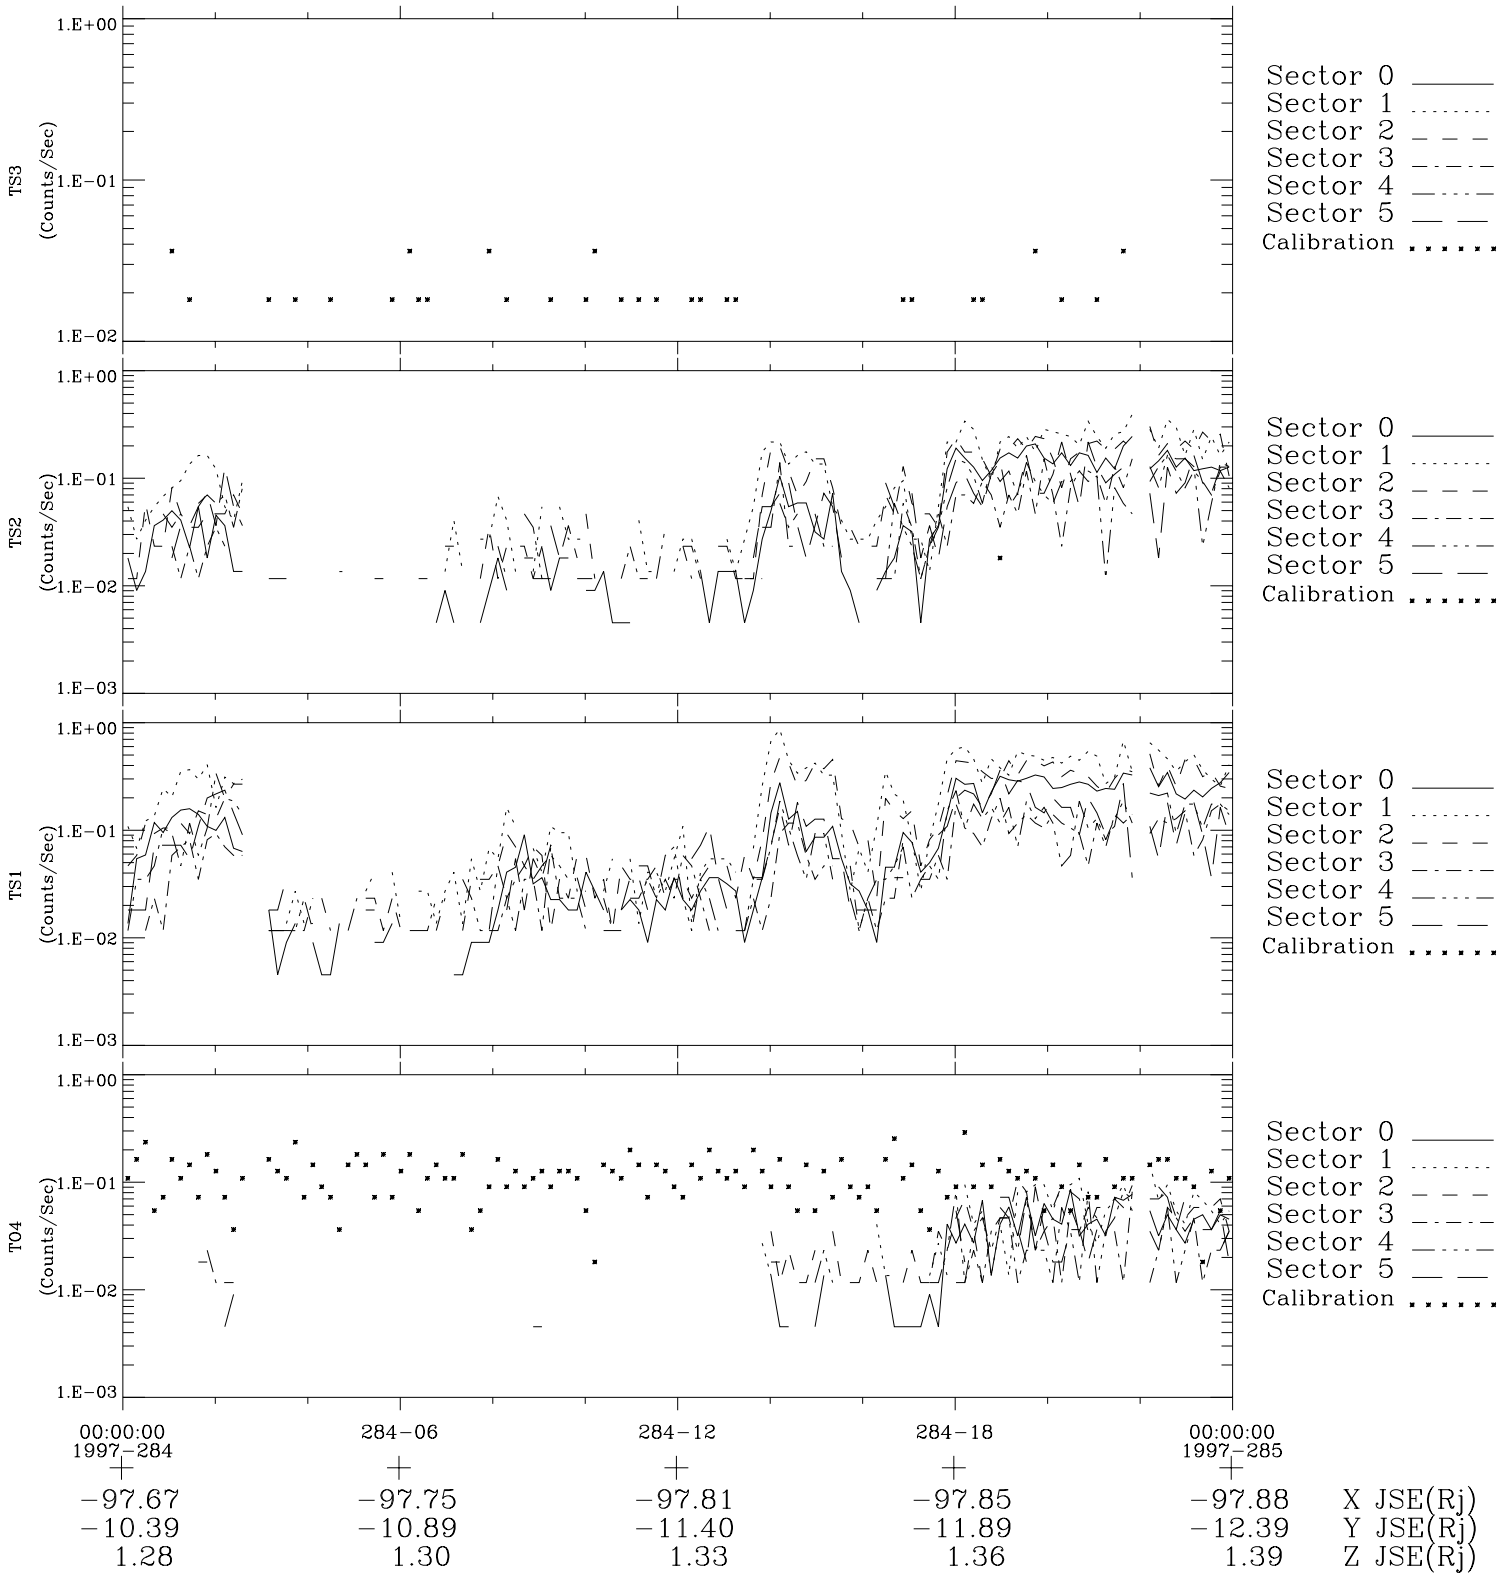

Galileo EPD Real-Time Six-Sector 97284

Software Version: RTLINE_R6 V 1.20
Data Production: 06-03-00
Plot Production: Sun Sep 16 04:39:49 2001

◇ = Jupiter look direction
□ = Corotation look direction