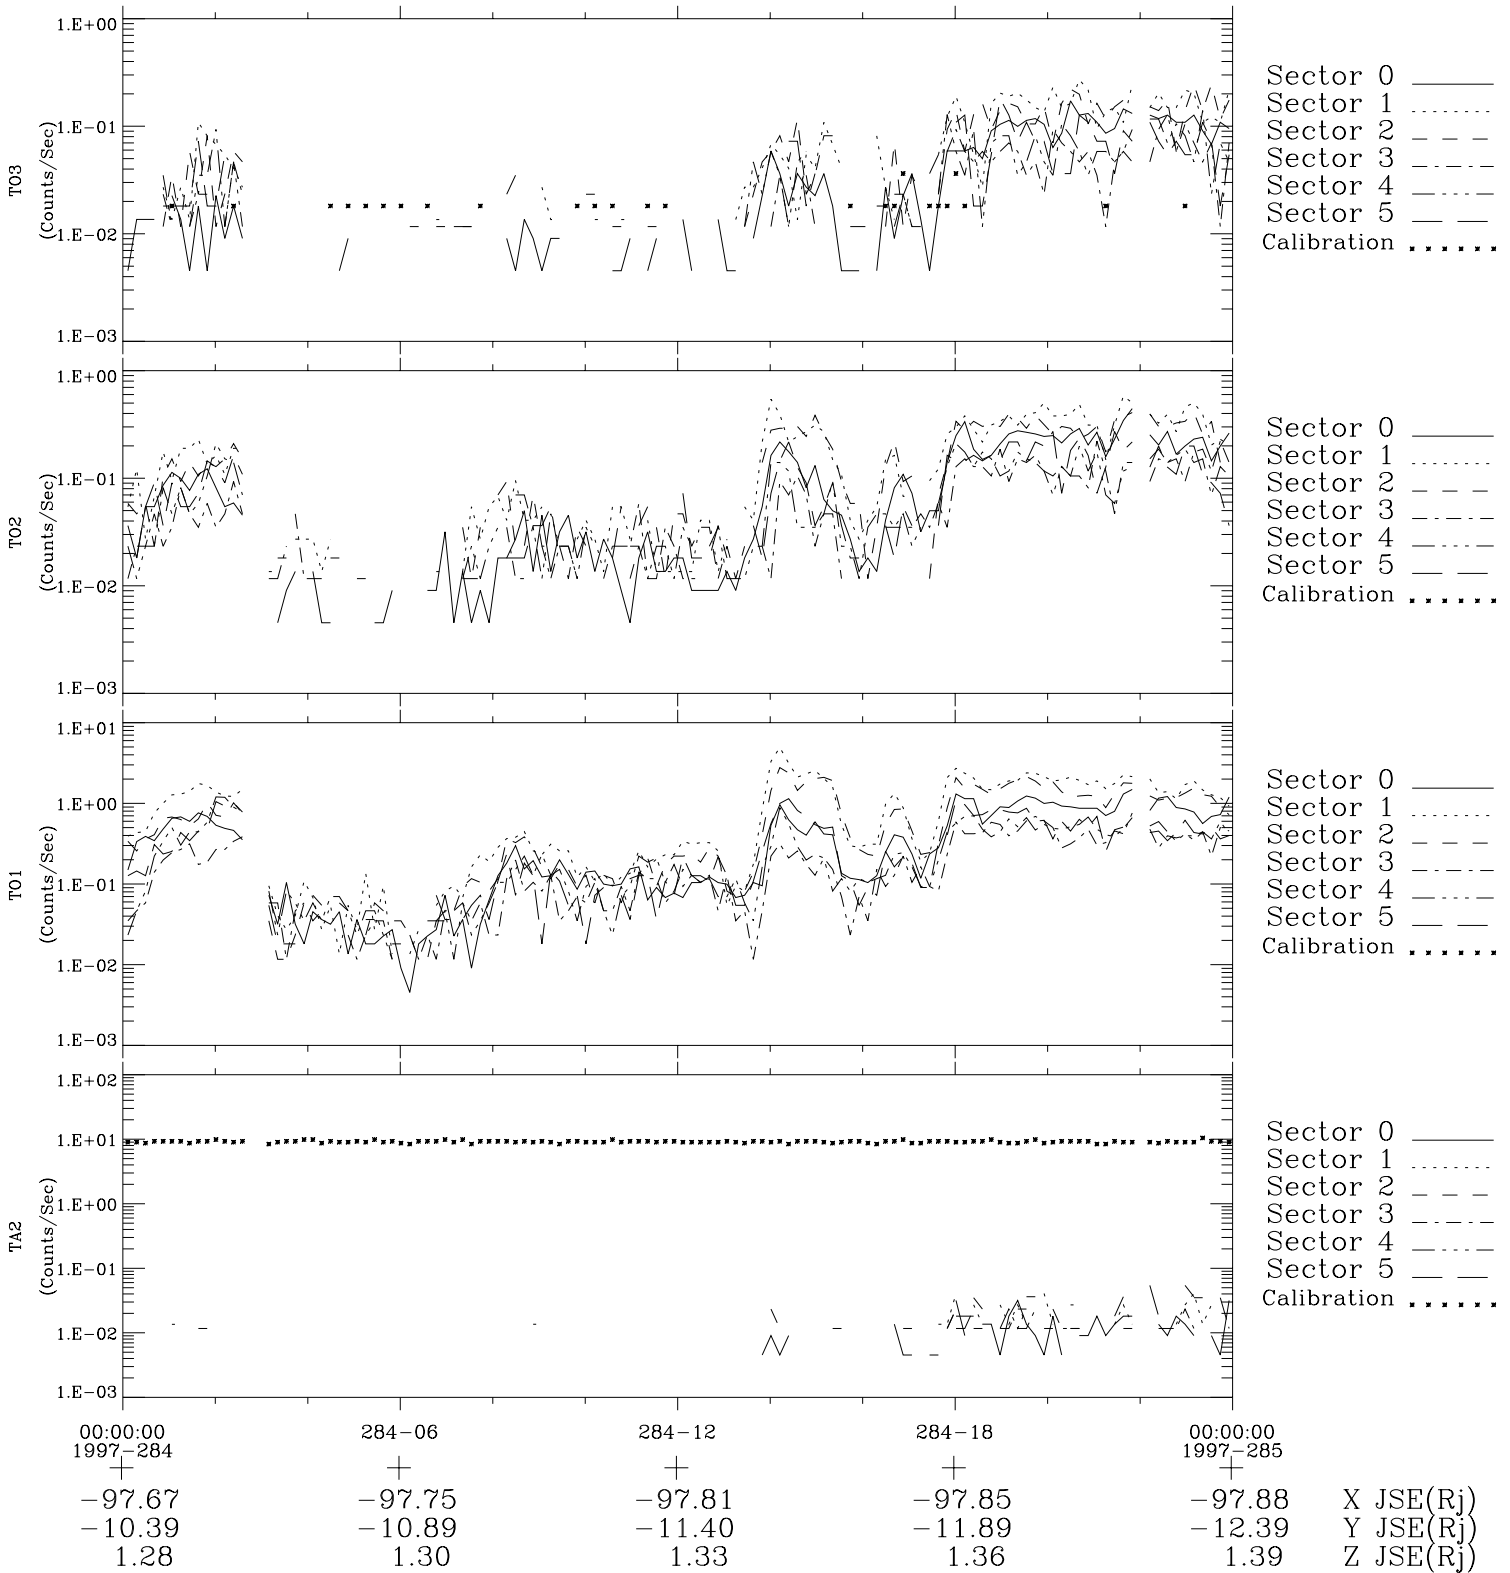

Galileo EPD Real-Time Six-Sector 97284

Software Version: RTLINE_R6 V 1.20
Data Production: 06-03-00
Plot Production: Sun Sep 16 04:39:49 2001

◇ = Jupiter look direction
□ = Corotation look direction