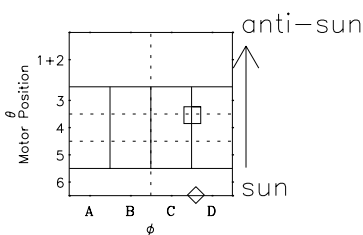

Galileo EPD Real-Time Six-Sector 97284

Software Version: RTLINE_R6 V 1.20
Data Production: 06-03-00
Plot Production: Sun Sep 16 04:39:49 2001

◇ = Jupiter look direction
□ = Corotation look direction